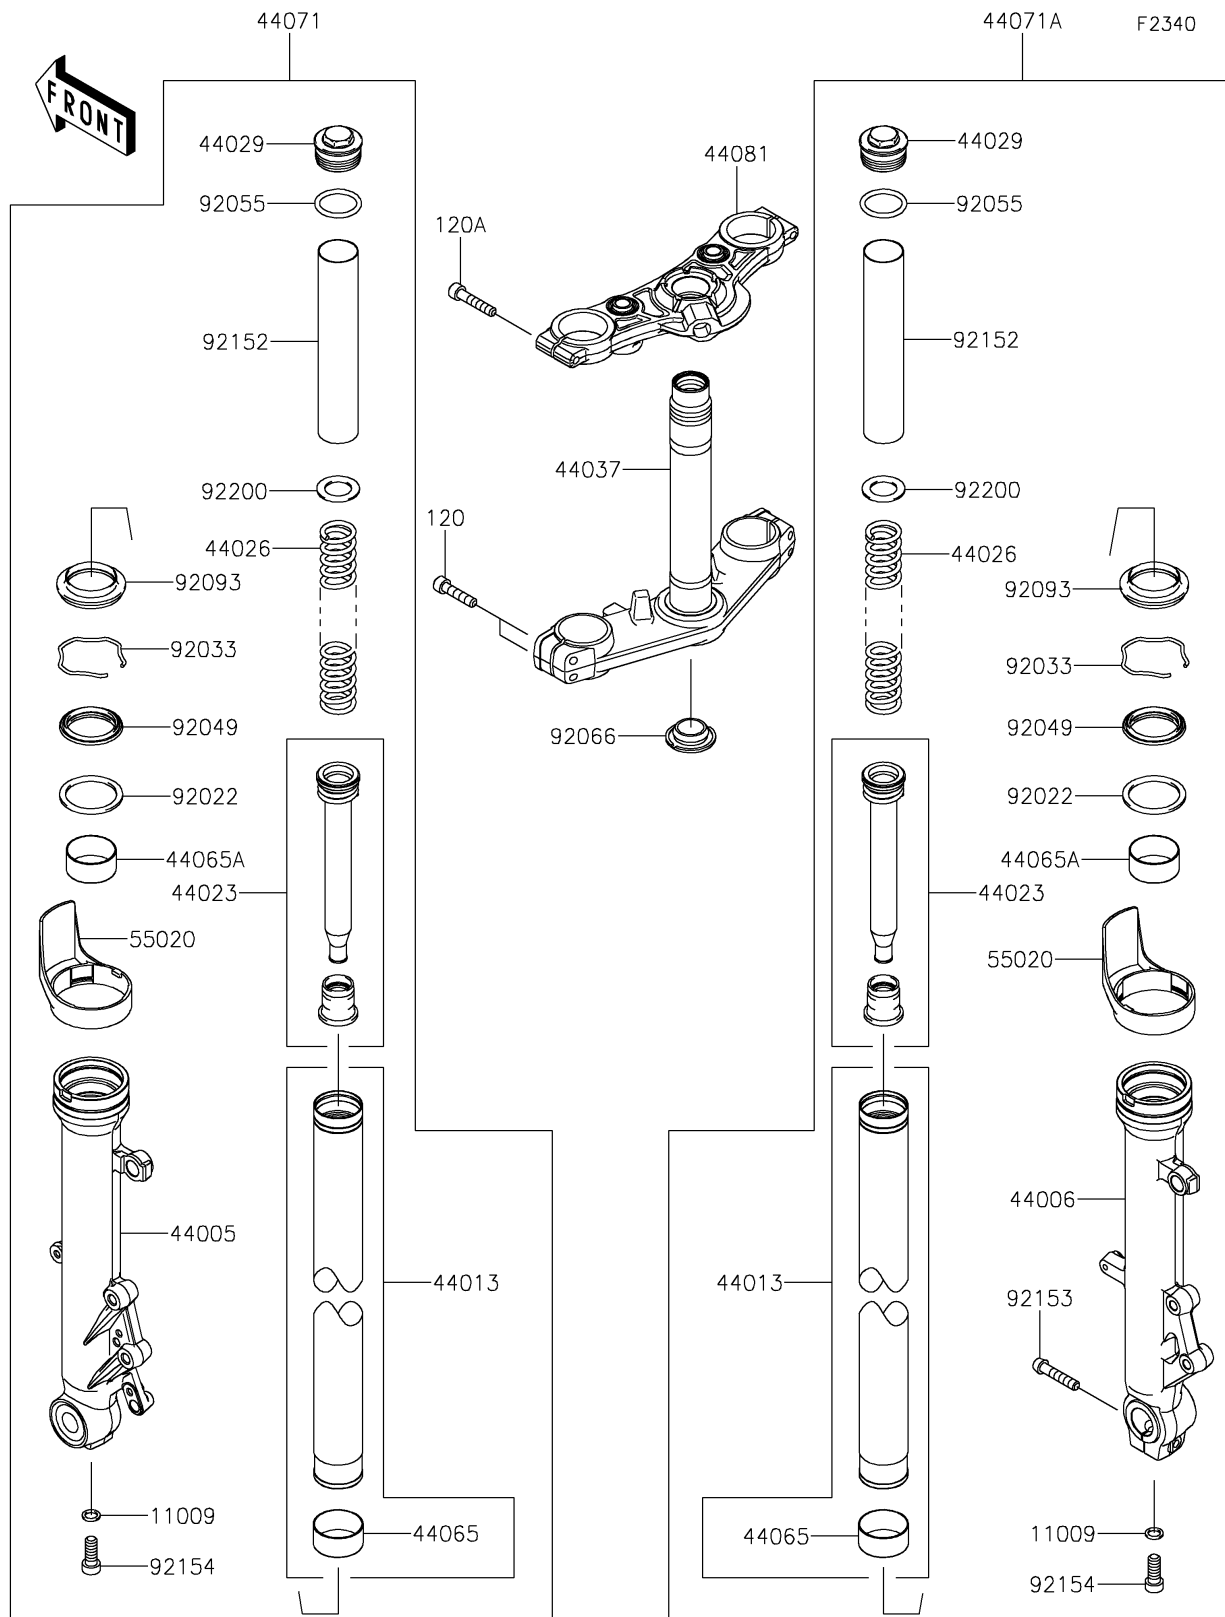

2022 Z650 ABS

PARTS DIAGRAM

Front Fork

2022 Z650 ABS

PARTS LIST

Front Fork

Kawasaki

Let the Good Times Roll®

ITEM NAME

PART NUMBER

QUANTITY
