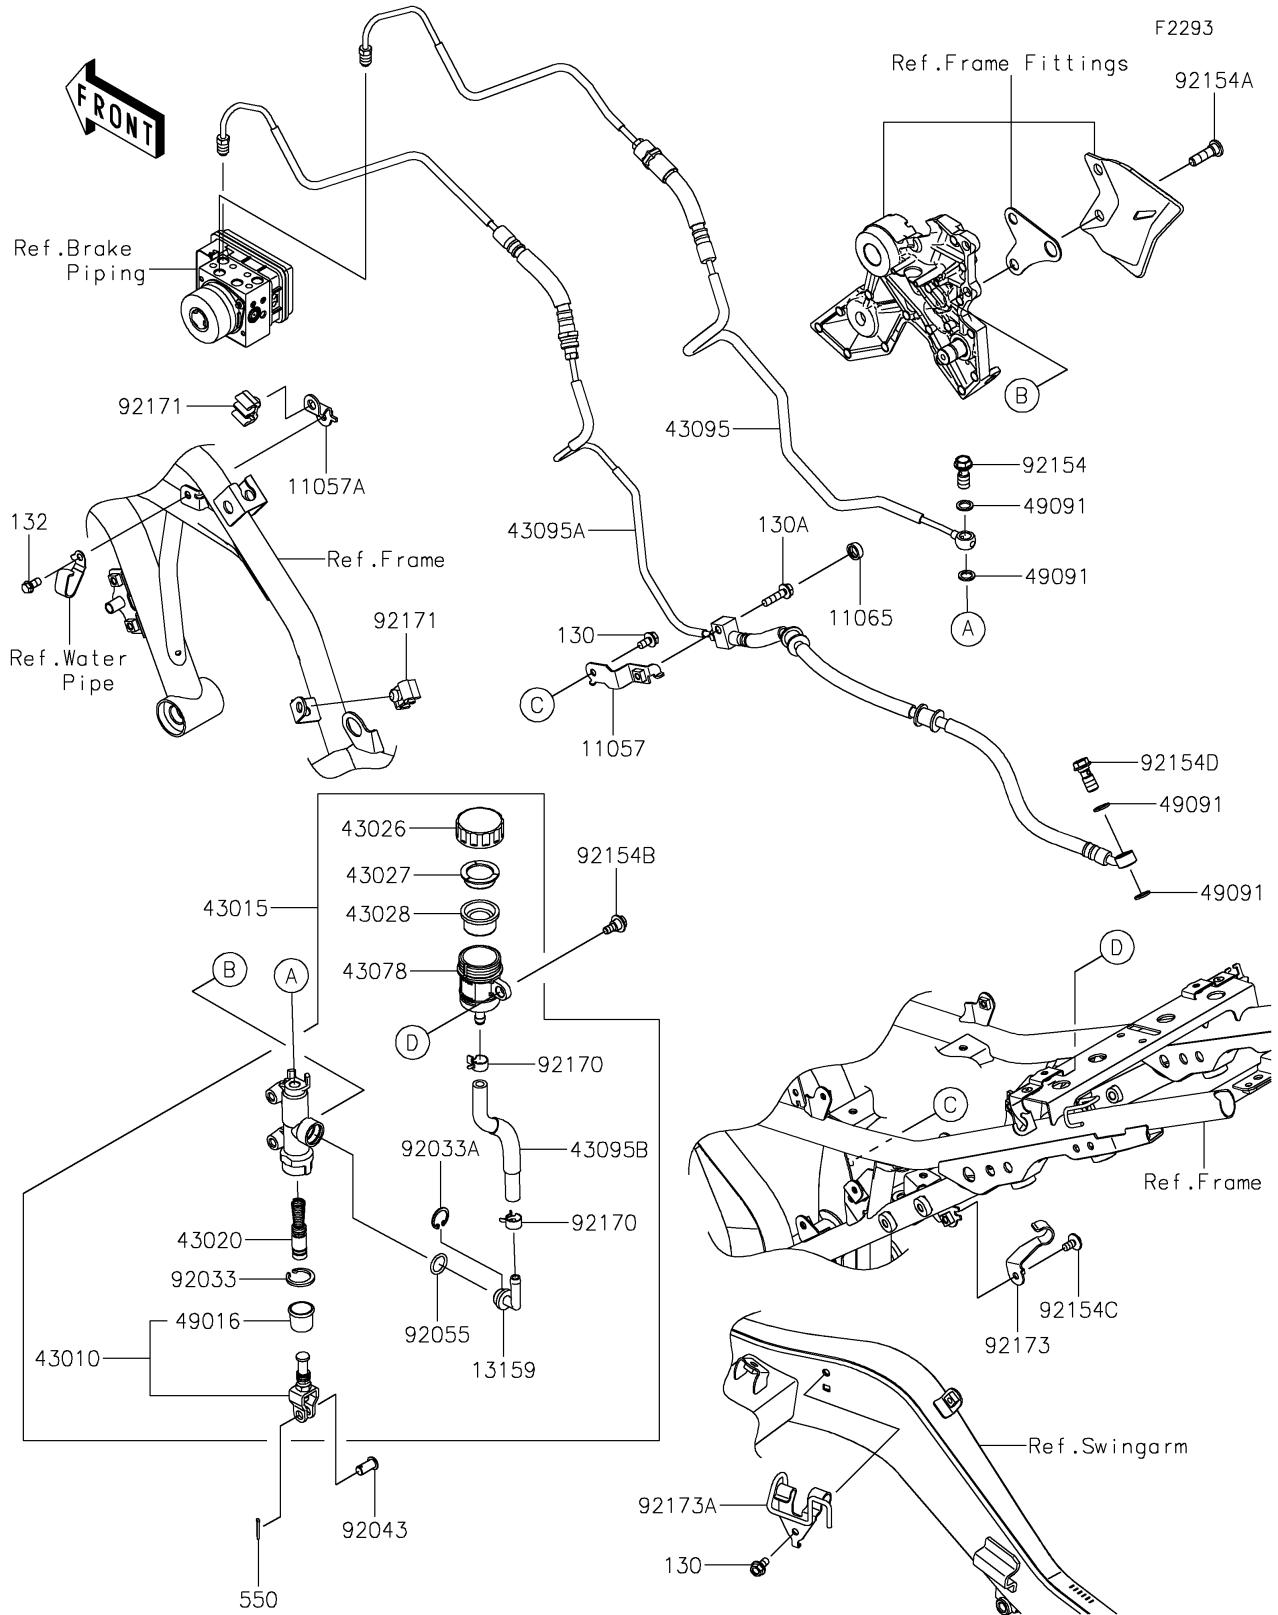

2022 Z650 ABS

PARTS DIAGRAM

Rear Master Cylinder

2022 Z650 ABS

PARTS LIST

Rear Master Cylinder

Kawasaki

Let the Good Times Roll®

ITEM NAME

PART NUMBER

QUANTITY
