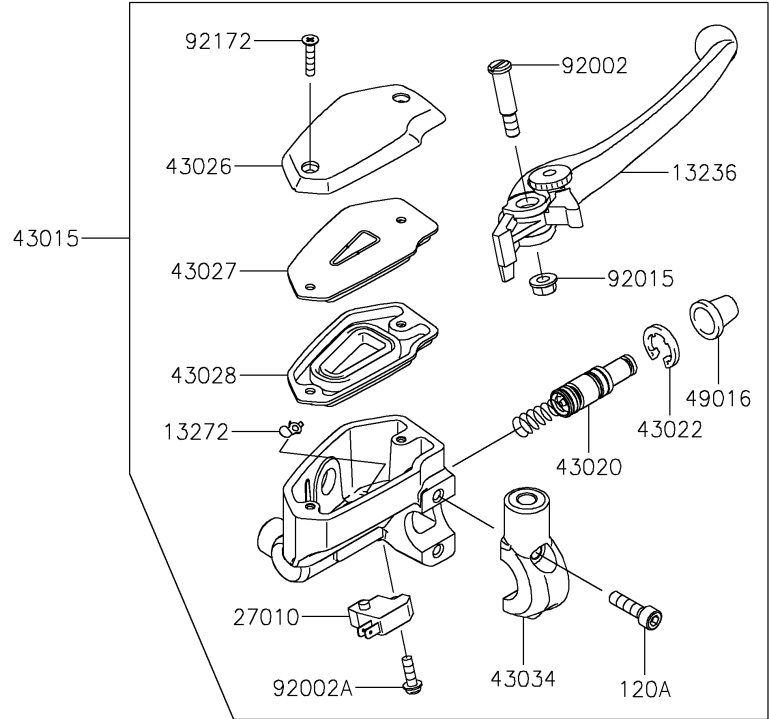

2022 Z650 ABS

PARTS DIAGRAM

Front Master Cylinder

F2291

2022 Z650 ABS

PARTS LIST

Front Master Cylinder

ITEM NAME

PART NUMBER

QUANTITY
