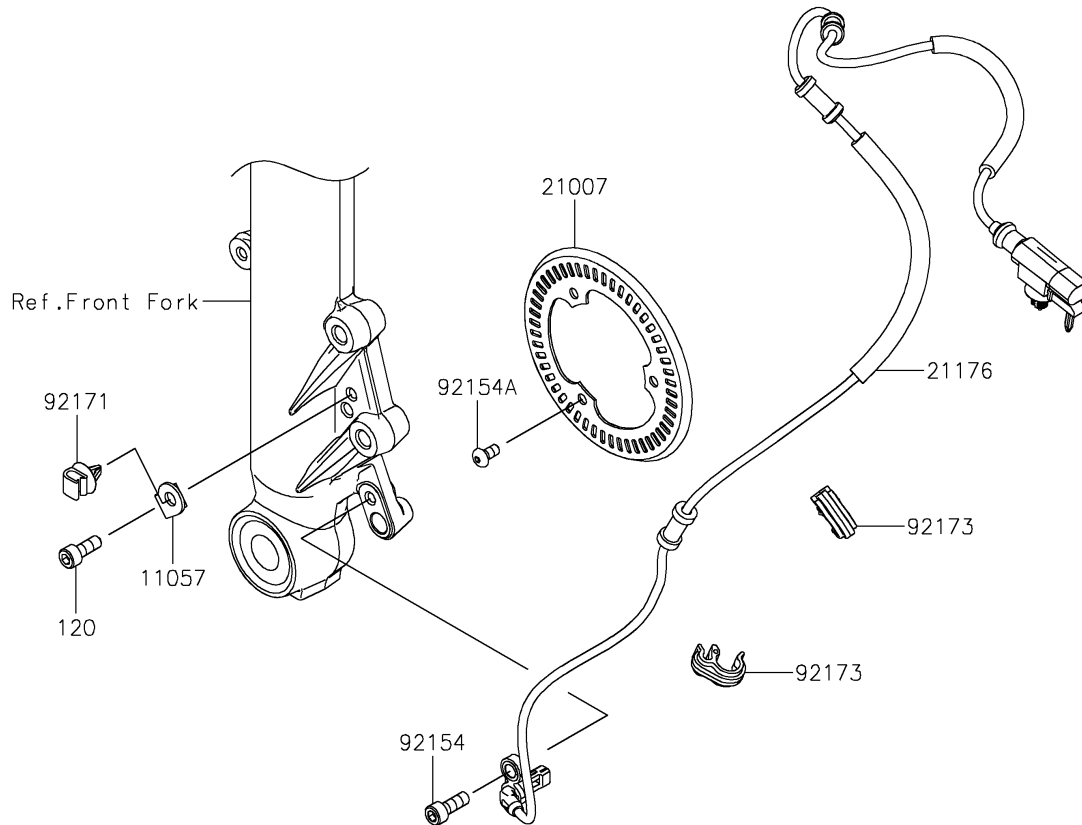

2022 Z650 ABS

PARTS DIAGRAM

Front Master Cylinder

F2291

2022 Z650 ABS

PARTS LIST

Front Master Cylinder

ITEM NAME

PART NUMBER

QUANTITY
