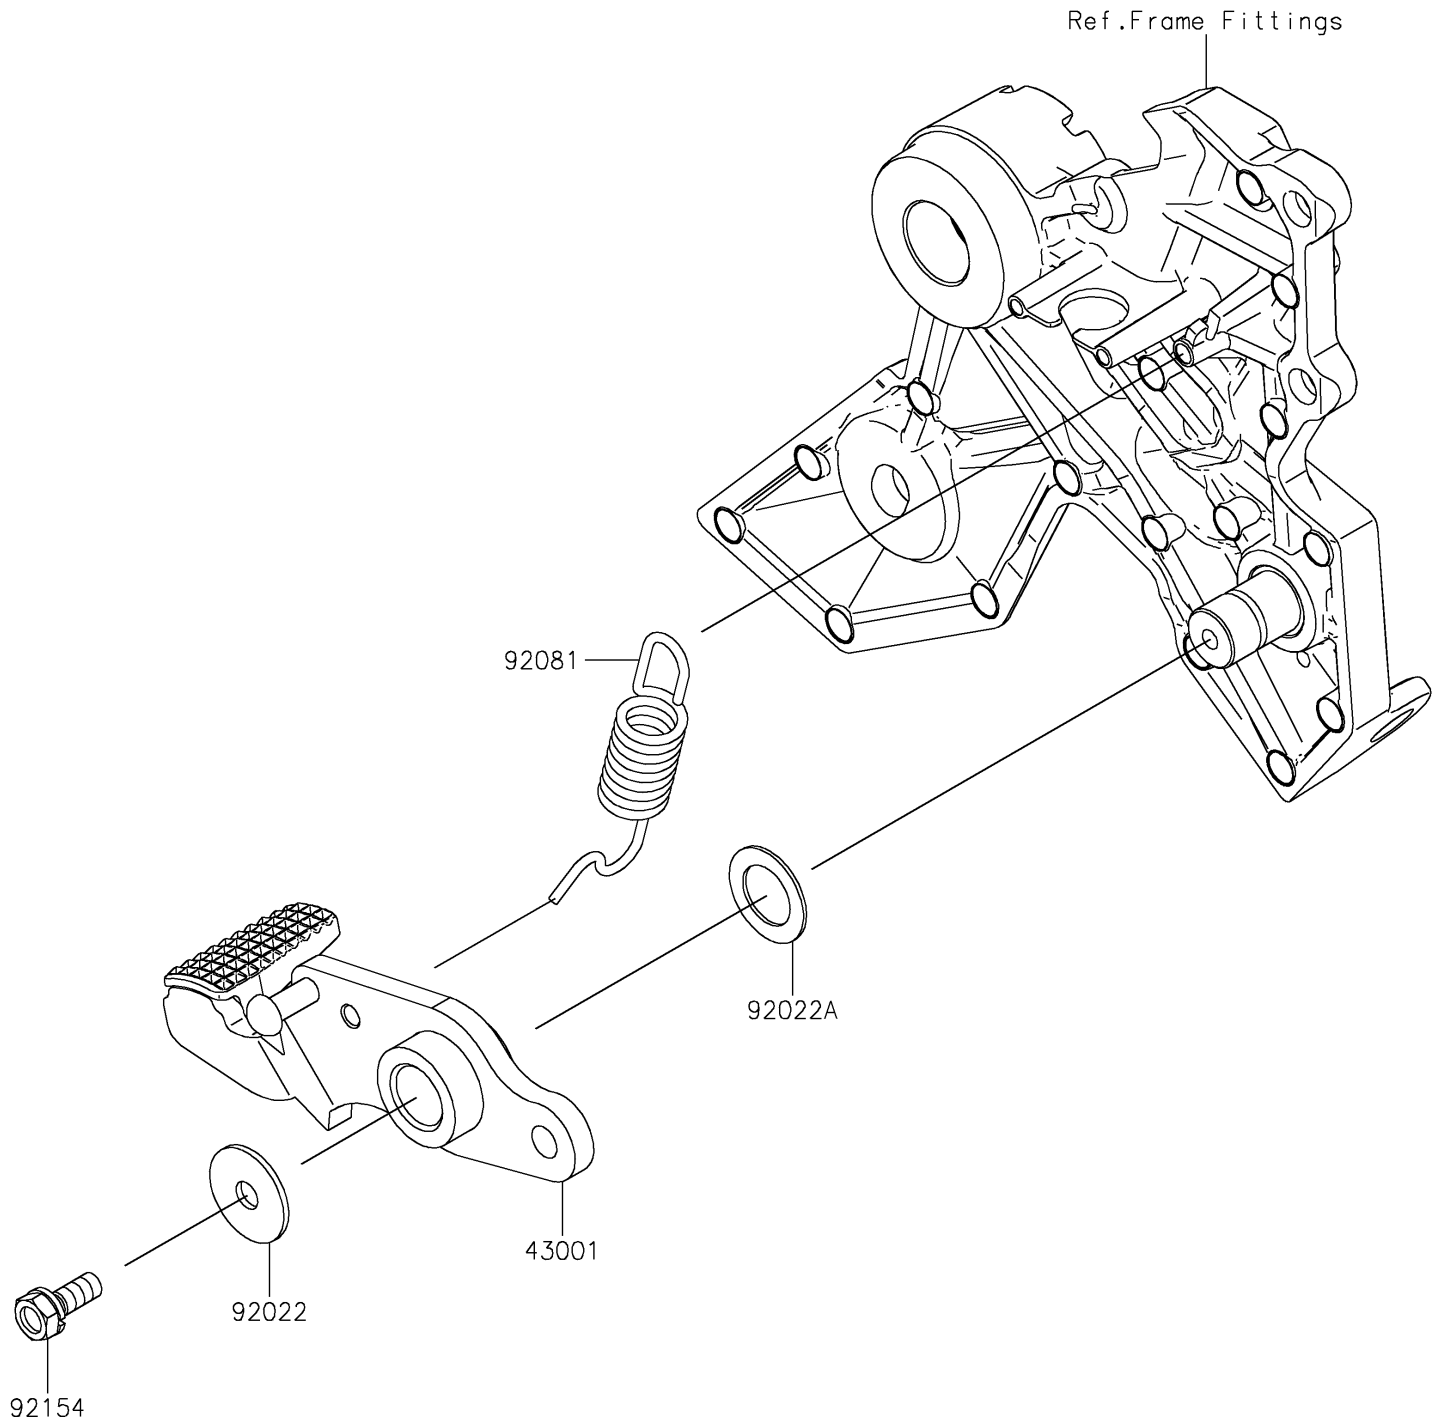

2022 Z650 ABS

PARTS DIAGRAM

Brake Pedal/Torque Link

F2260

2022 Z650 ABS

PARTS LIST

Brake Pedal/Torque Link

ITEM NAME

PART NUMBER

QUANTITY
