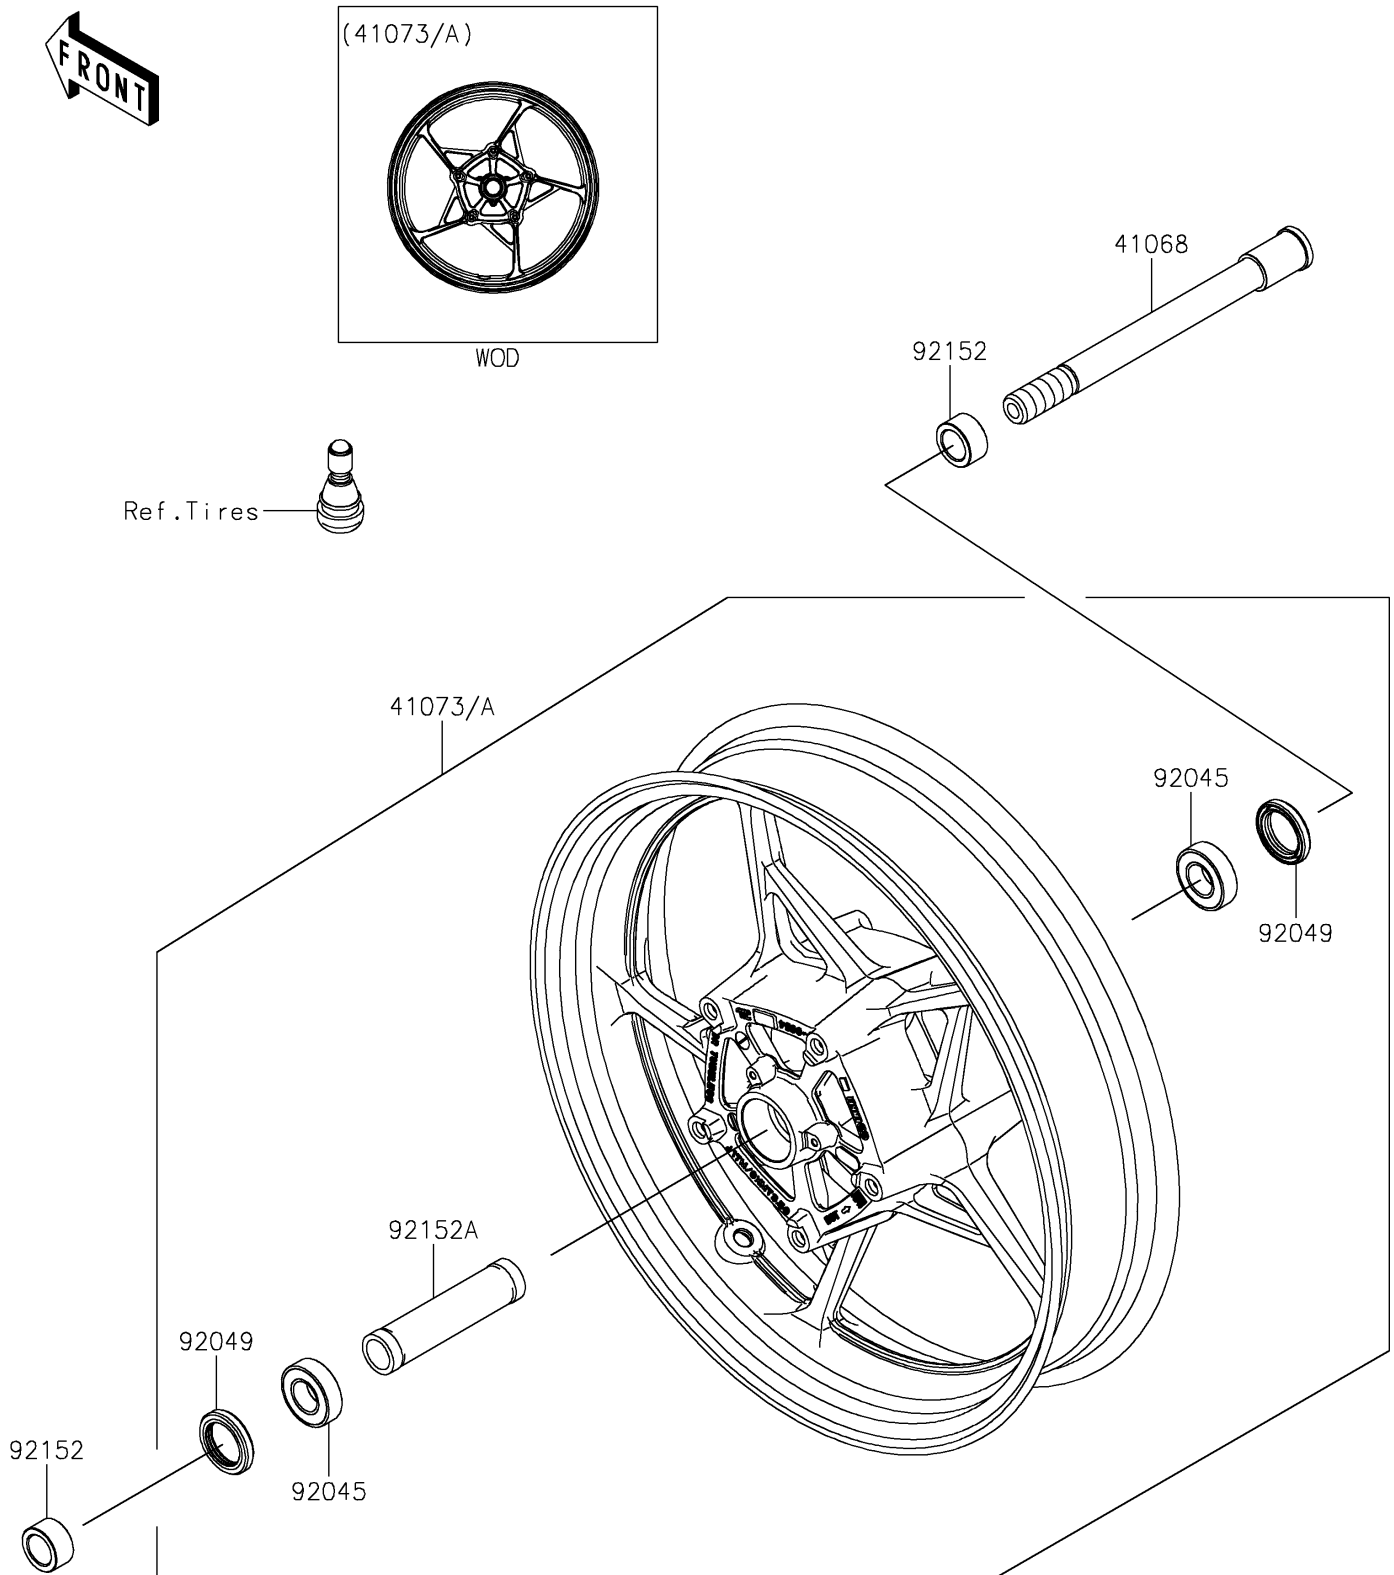

2022 Z650 ABS

PARTS DIAGRAM

Front Wheel

F2230

2022 Z650 ABS

PARTS LIST

Front Wheel

Kawasaki

Let the Good Times Roll®

ITEM NAME

PART NUMBER

QUANTITY
