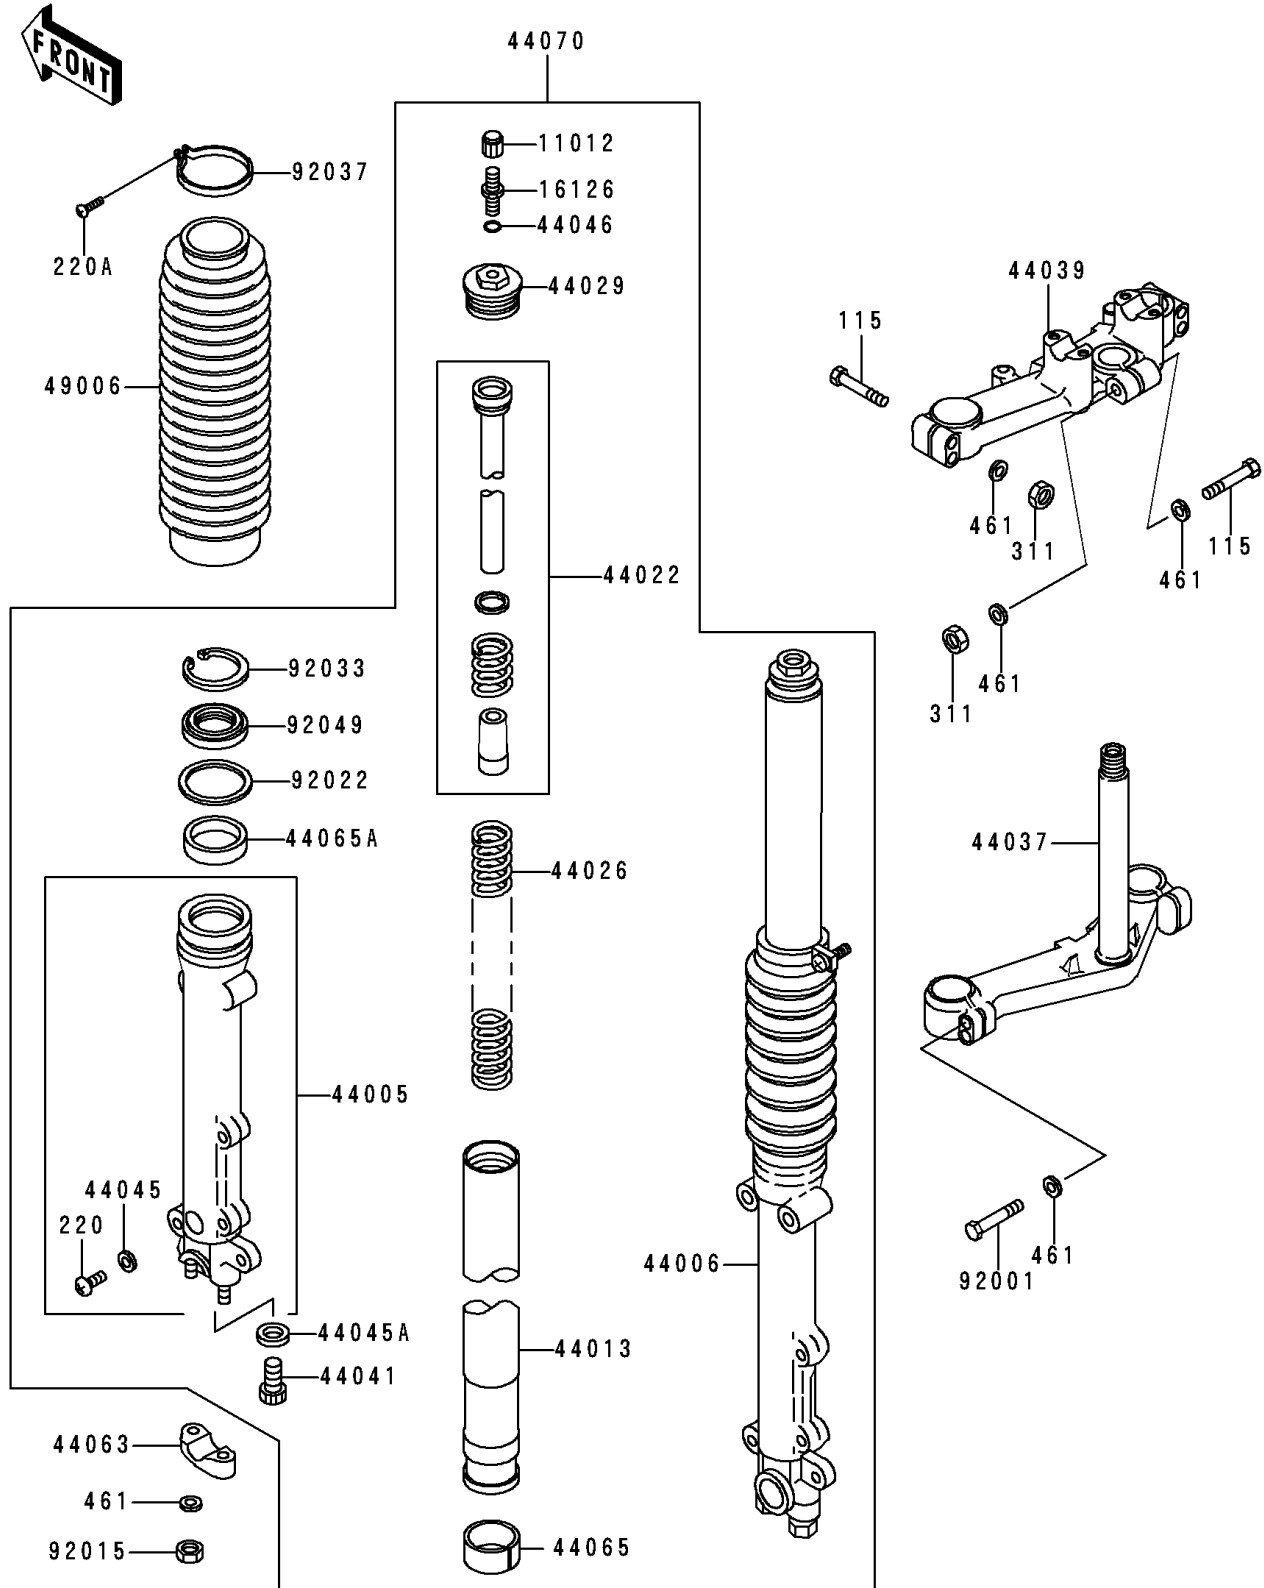

1998 Police 1000

PARTS DIAGRAM

Front Fork

F2340

1998 Police 1000

PARTS LIST

Front Fork

ITEM NAME

PART NUMBER

QUANTITY
