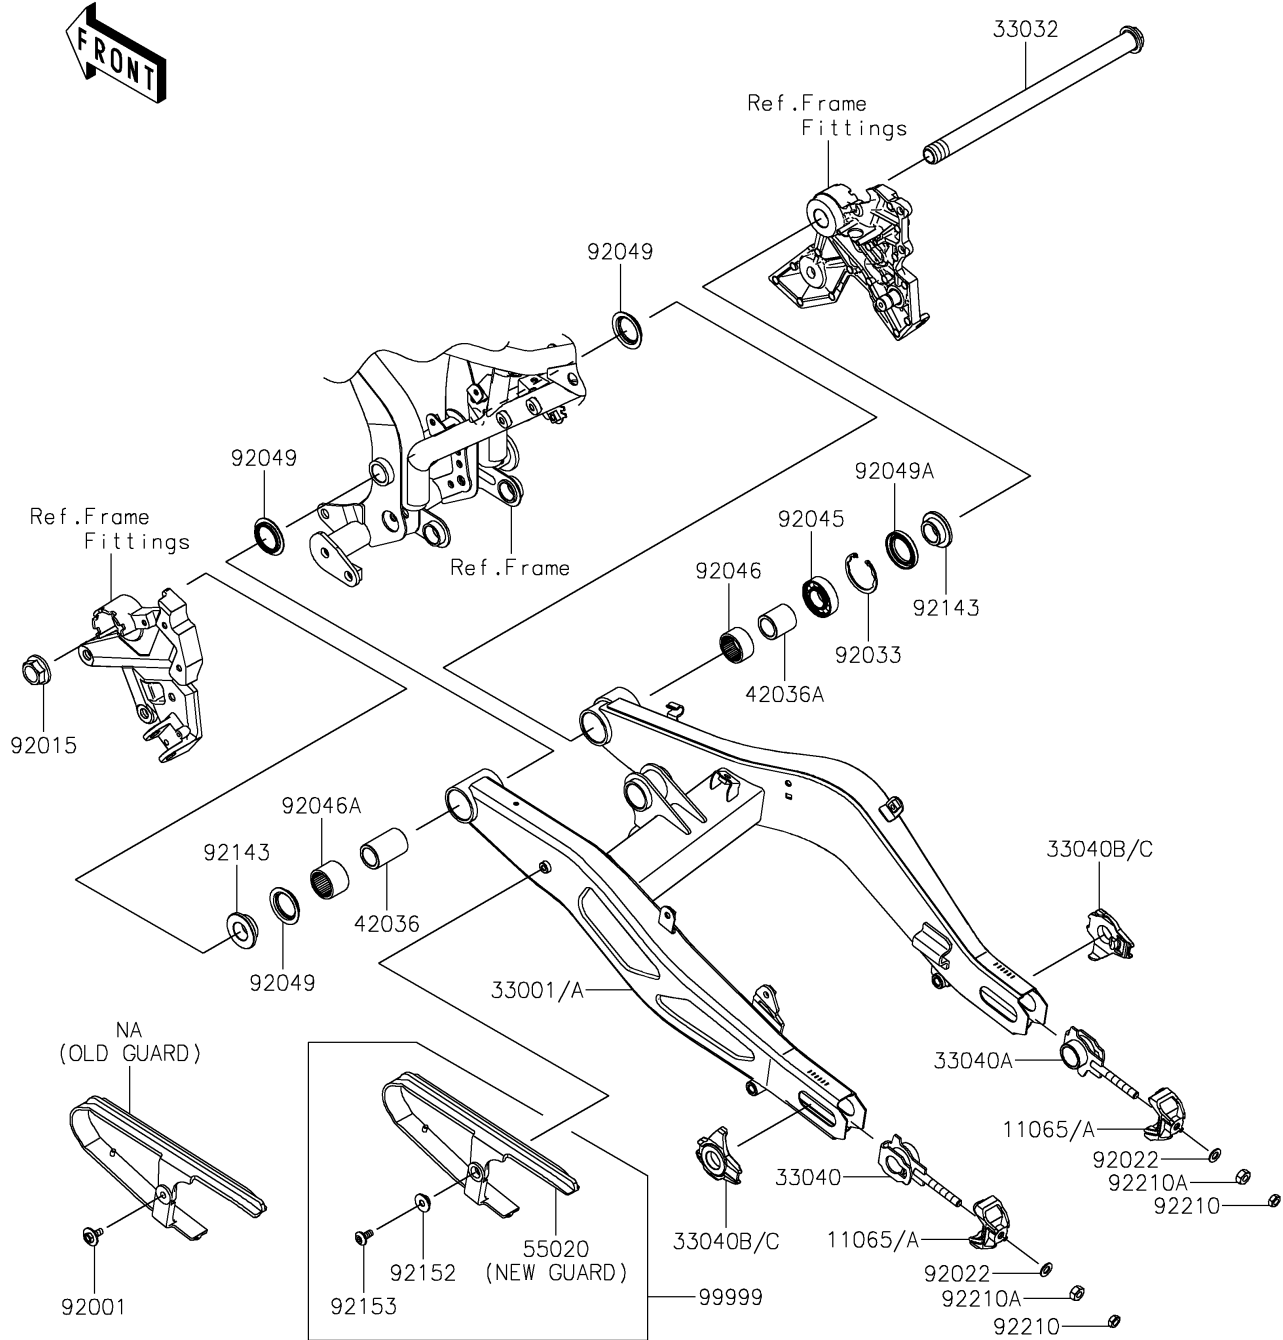

2022 Z650

PARTS DIAGRAM

Swingarm

F2141

HOLE SIZE	GUARD	BOLT	COLLAR
7mm (OLD GUARD)	99999 (NEW GUARD KIT)	92001 (ONLY FOR OLD GUARD)	NONE
13mm (NEW GUARD)	55020	92153 (ONLY FOR NEW GUARD)	92152

2022 Z650

PARTS LIST

Swingarm

Kawasaki

Let the Good Times Roll®

ITEM NAME	PART NUMBER	QUANTITY
CAP,BLACK (Ref # 11065)	11065-0957-10	1
CAP,F.S.BLACK (Ref # 11065A)	11065-0957-18R	2
ARM-COMP-SWING,BLACK (Ref # 33001)	33001-0663-10	1
ARM-COMP-SWING,F.S.BLACK (Ref # 33001A)	33001-0663-18R	1
SHAFT-SWING ARM,20X298 (Ref # 33032)	33032-0050	1
ADJUSTER-CHAIN,IN,LH (Ref # 33040)	33040-0085	1
ADJUSTER-CHAIN,IN,RH (Ref # 33040A)	33040-0086	1
ADJUSTER-CHAIN,OUTER,BLACK (Ref # 33040B)	33040-0087-10	1
ADJUSTER-CHAIN,OUTER,F.S.BLACK (Ref # 33040C)	33040-0087-18R	2
SLEEVE,20.1X28X43.5 (Ref # 42036)	42036-0785	1
SLEEVE,20.1X28X29.5 (Ref # 42036A)	42036-0786	1
GUARD,CHAIN (Ref # 55020)	55020-1959	1
BOLT,6X16 (Ref # 92001)	92001-1950	1
NUT,FLANGED,20MM (Ref # 92015)	92015-1724	1
WASHER,8.5X16X1.2 (Ref # 92022)	92022-1582	2
RING-SNAP,42MM (Ref # 92033)	92033-1041	1
BEARING-BALL,6004UL11 (Ref # 92045)	92045-0017	1
BEARING-NEEDLE,7E-HVS 28X34X17 (Ref # 92046)	92046-0008	1
BEARING-NEEDLE,BM2824 (Ref # 92046A)	92046-1202	1
SEAL-OIL (Ref # 92049)	92049-0132	3
SEAL-OIL (Ref # 92049A)	92049-0138	1
COLLAR,SWING ARM,RH,L=12.5 (Ref # 92143)	92143-1727	2
NUT,8MM (Ref # 92210)	92210-0116	2
NUT,8MM (Ref # 92210A)	92210-0117	2