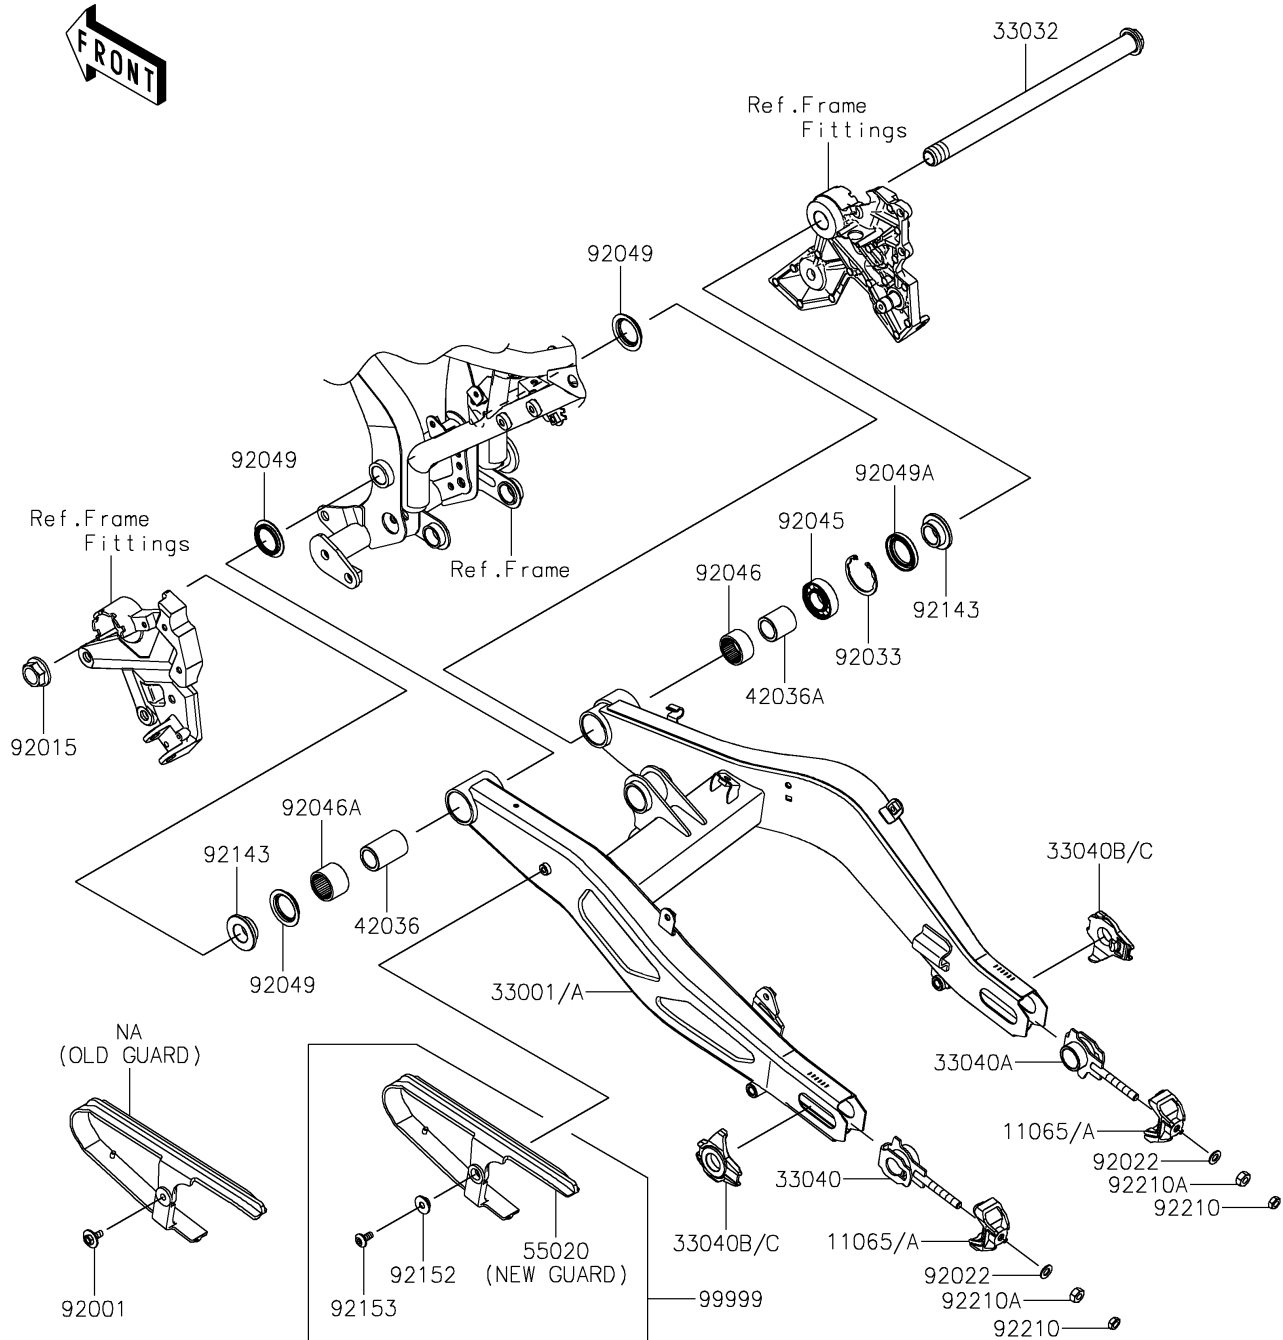

2022 Z650 ABS

PARTS DIAGRAM

Swingarm

F2141

HOLE SIZE	GUARD	BOLT	COLLAR
7mm (OLD GUARD)	99999 (NEW GUARD KIT)	92001 (ONLY FOR OLD GUARD)	NONE
13mm (NEW GUARD)	55020	92153 (ONLY FOR NEW GUARD)	92152

2022 Z650 ABS

PARTS LIST

Swingarm

ITEM NAME

PART NUMBER

QUANTITY
