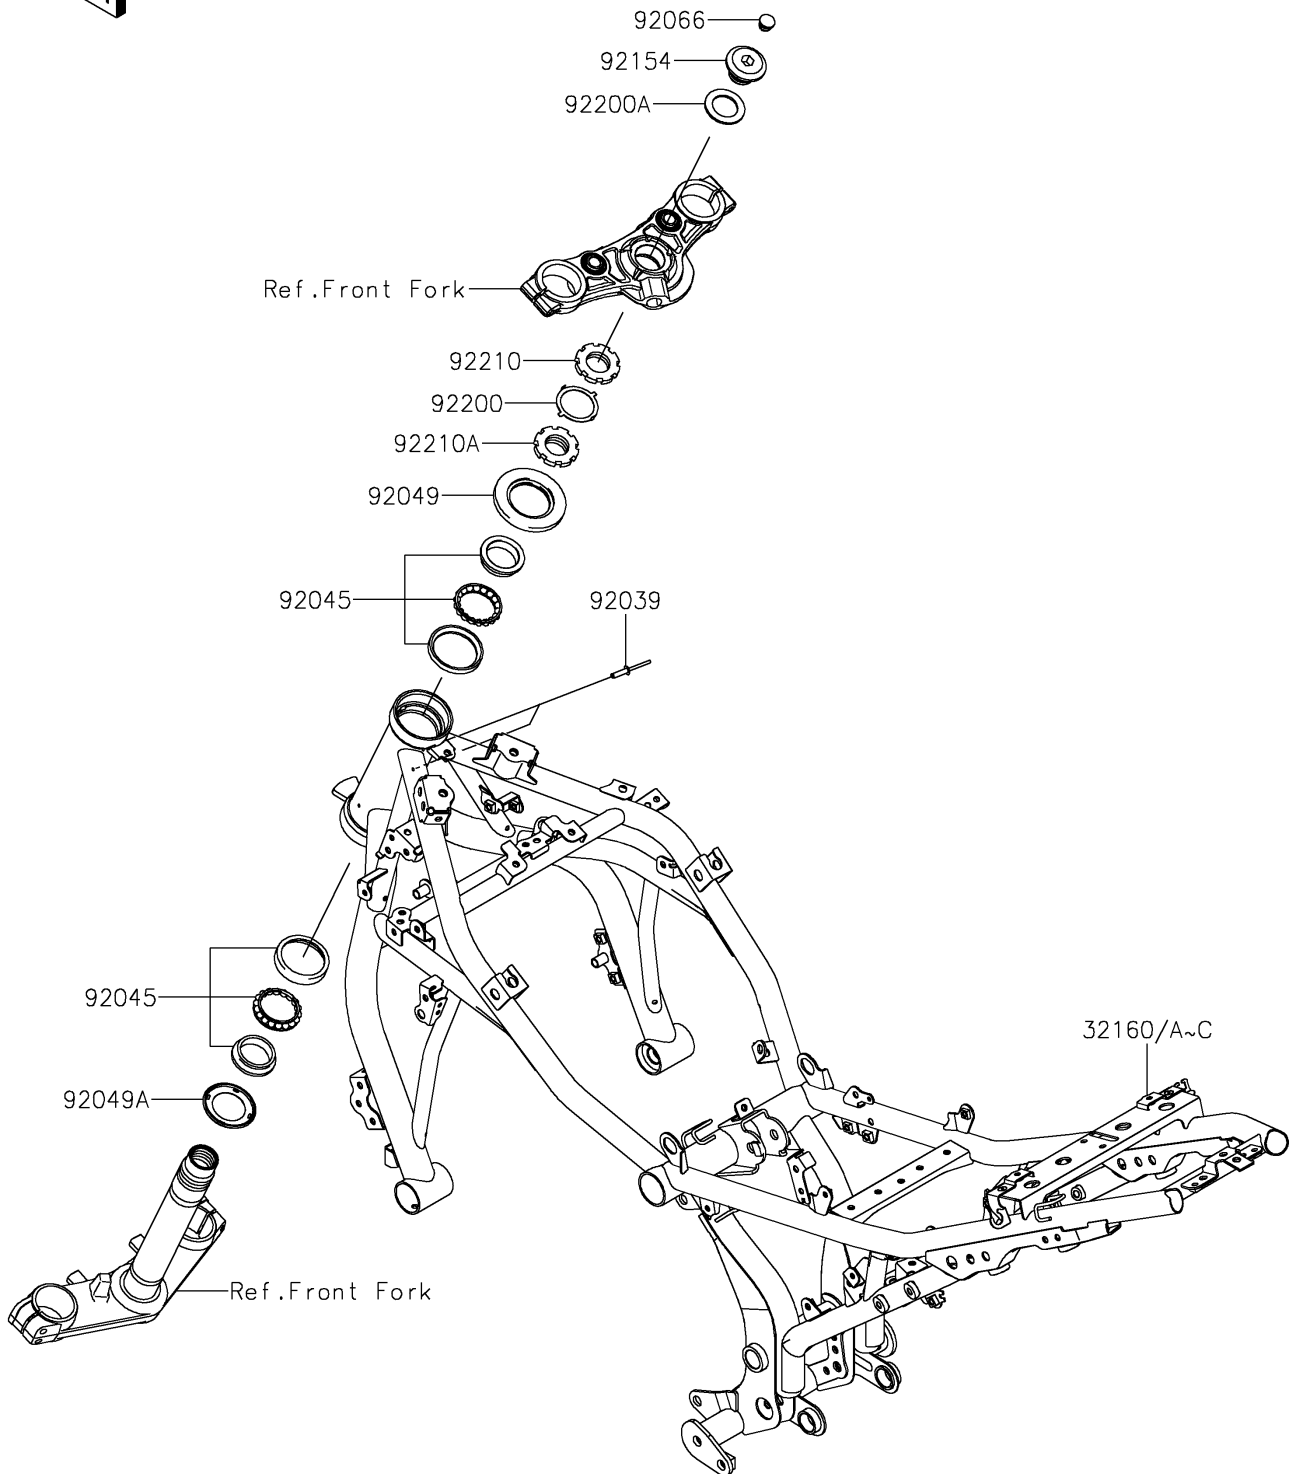

2022 Z650 ABS

PARTS DIAGRAM

Frame

F2120

2022 Z650 ABS

PARTS LIST

Frame

ITEM NAME

PART NUMBER

QUANTITY
