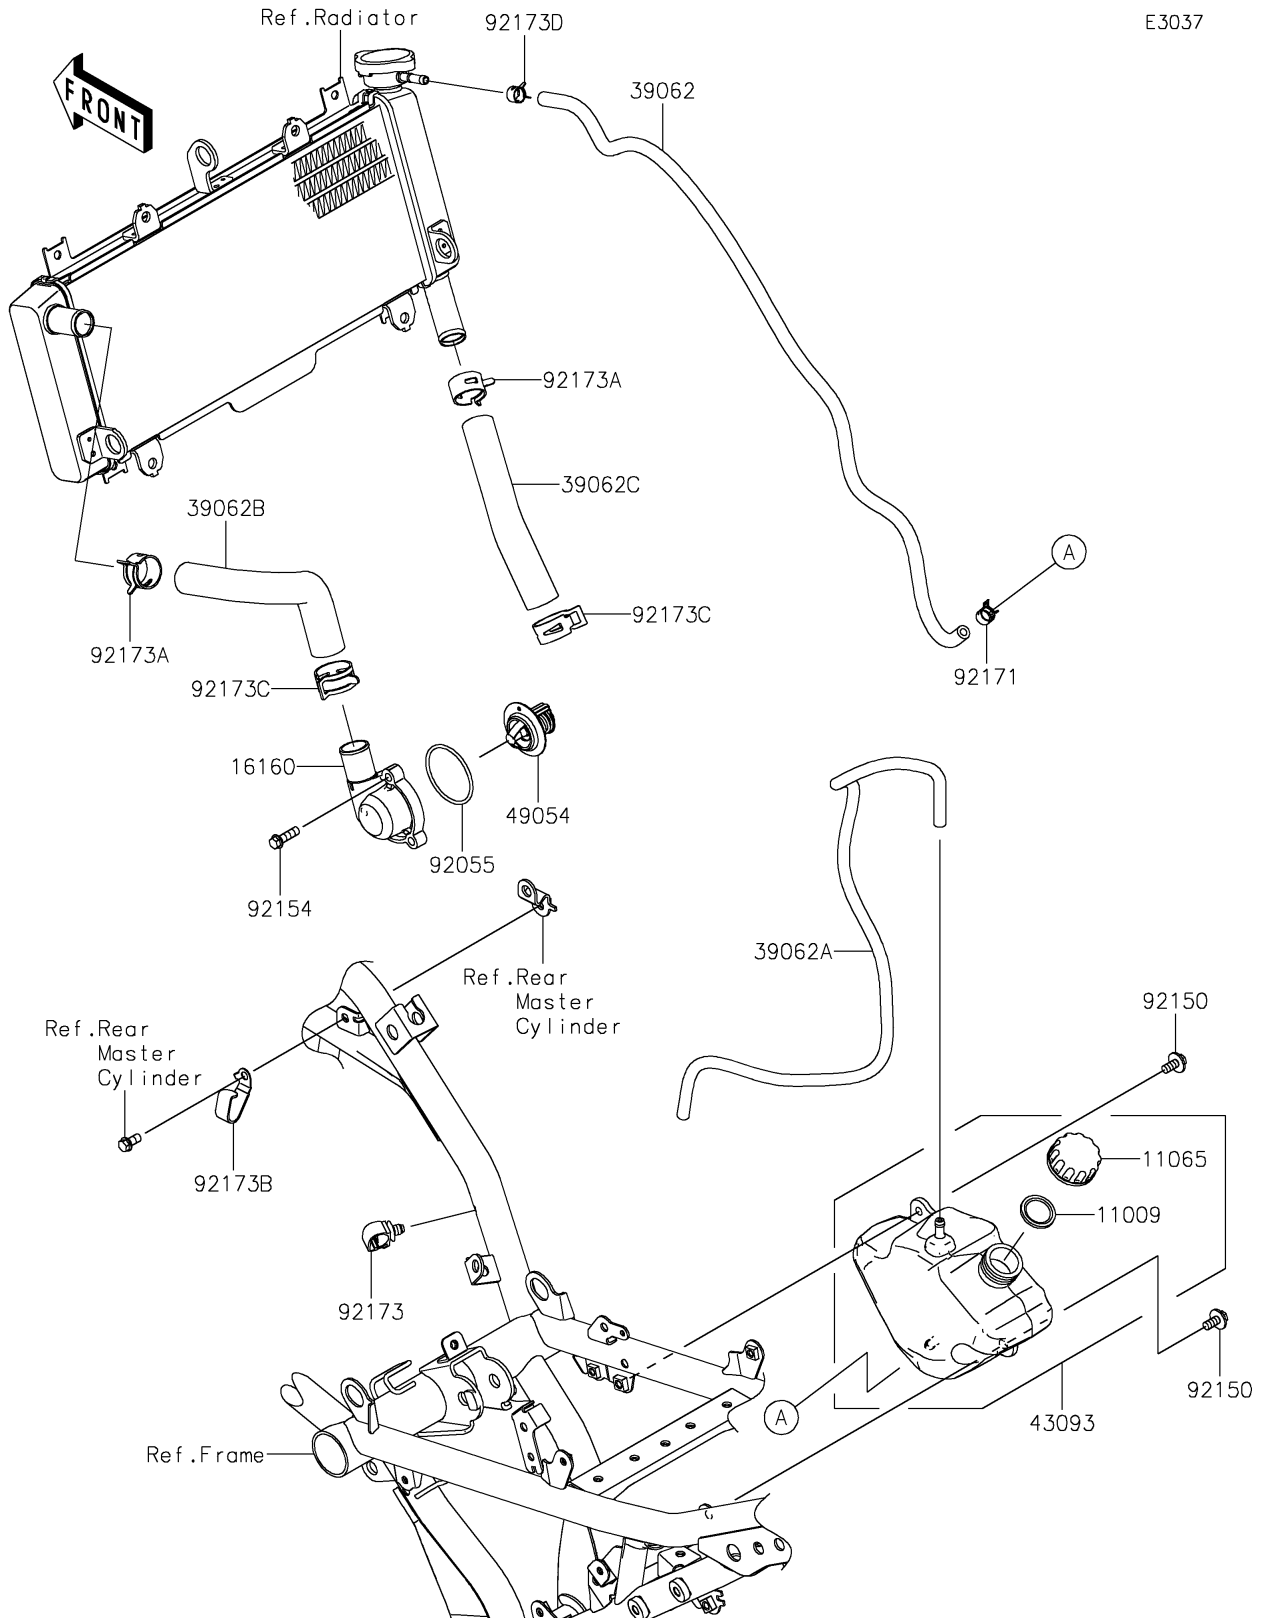

2022 Z650 ABS

PARTS DIAGRAM

Water Pipe

E3037

2022 Z650 ABS

PARTS LIST

Water Pipe

Kawasaki

Let the Good Times Roll®

ITEM NAME

PART NUMBER

QUANTITY
