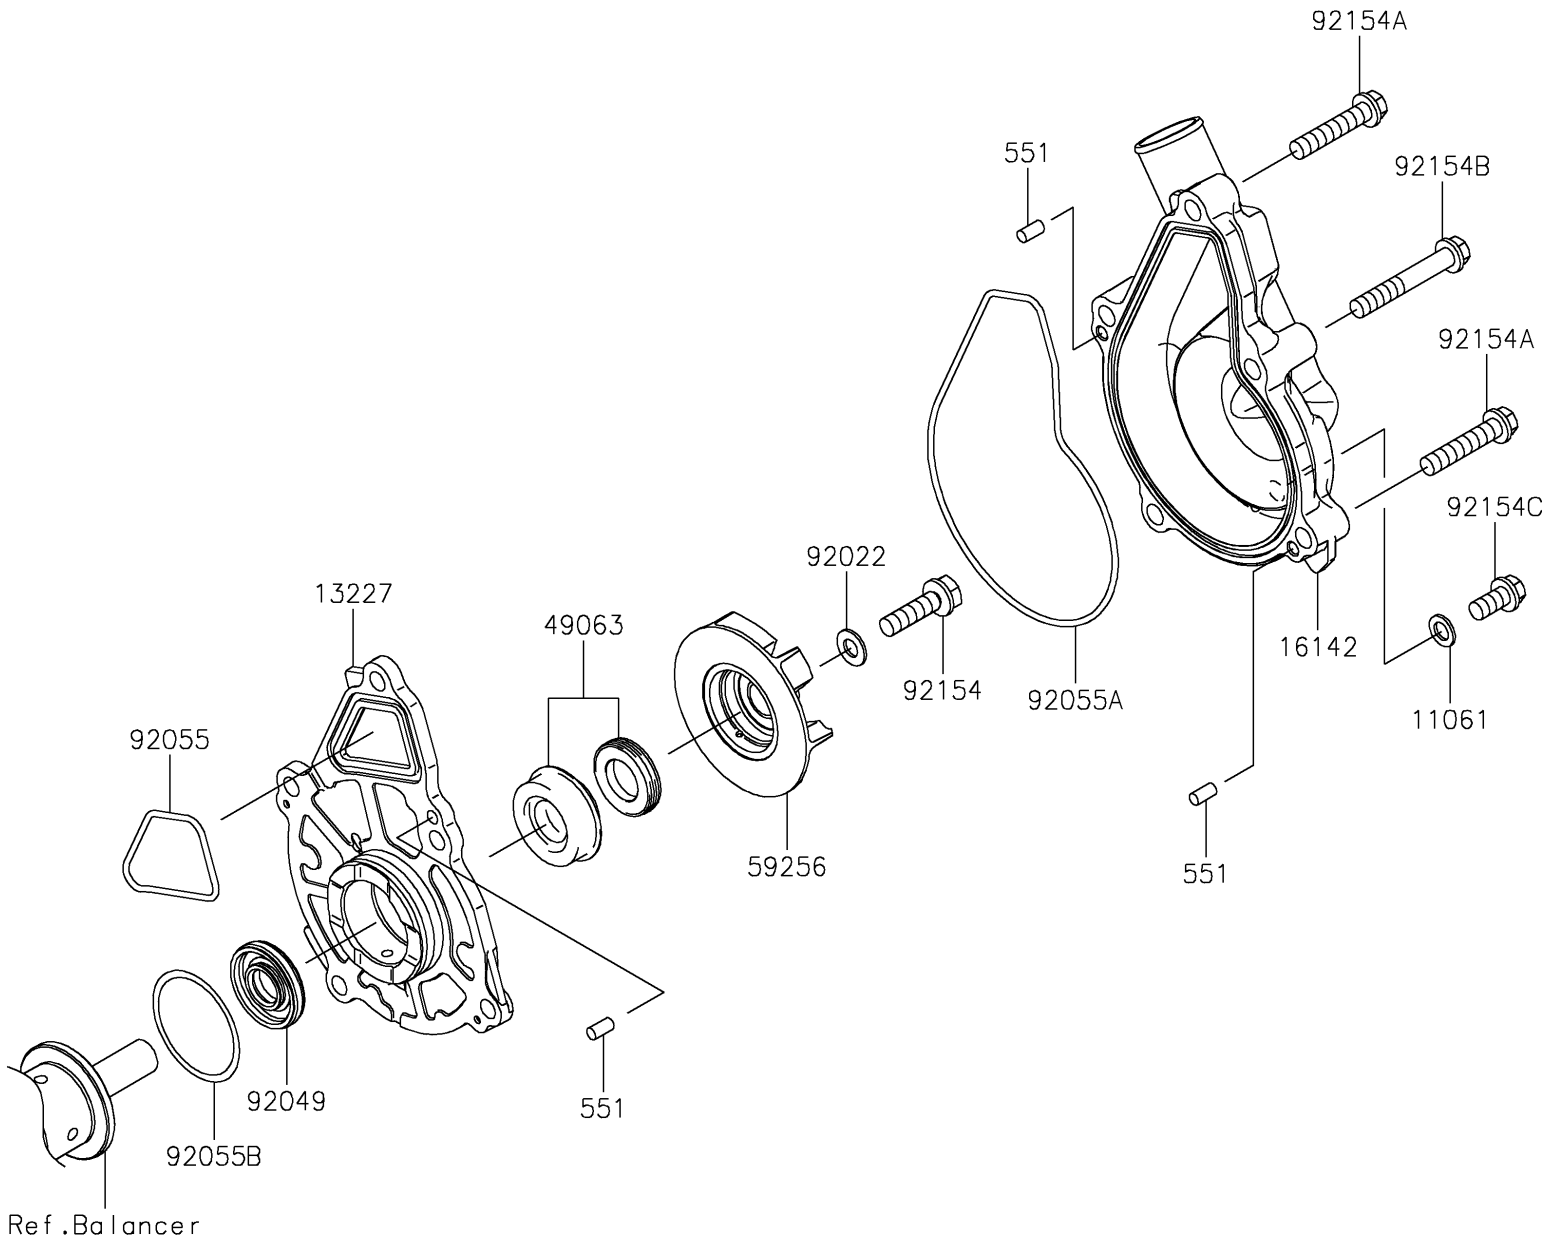

2022 Z650 ABS

PARTS DIAGRAM

Water Pump

E3031

2022 Z650 ABS

PARTS LIST

Water Pump

ITEM NAME

PART NUMBER

QUANTITY
