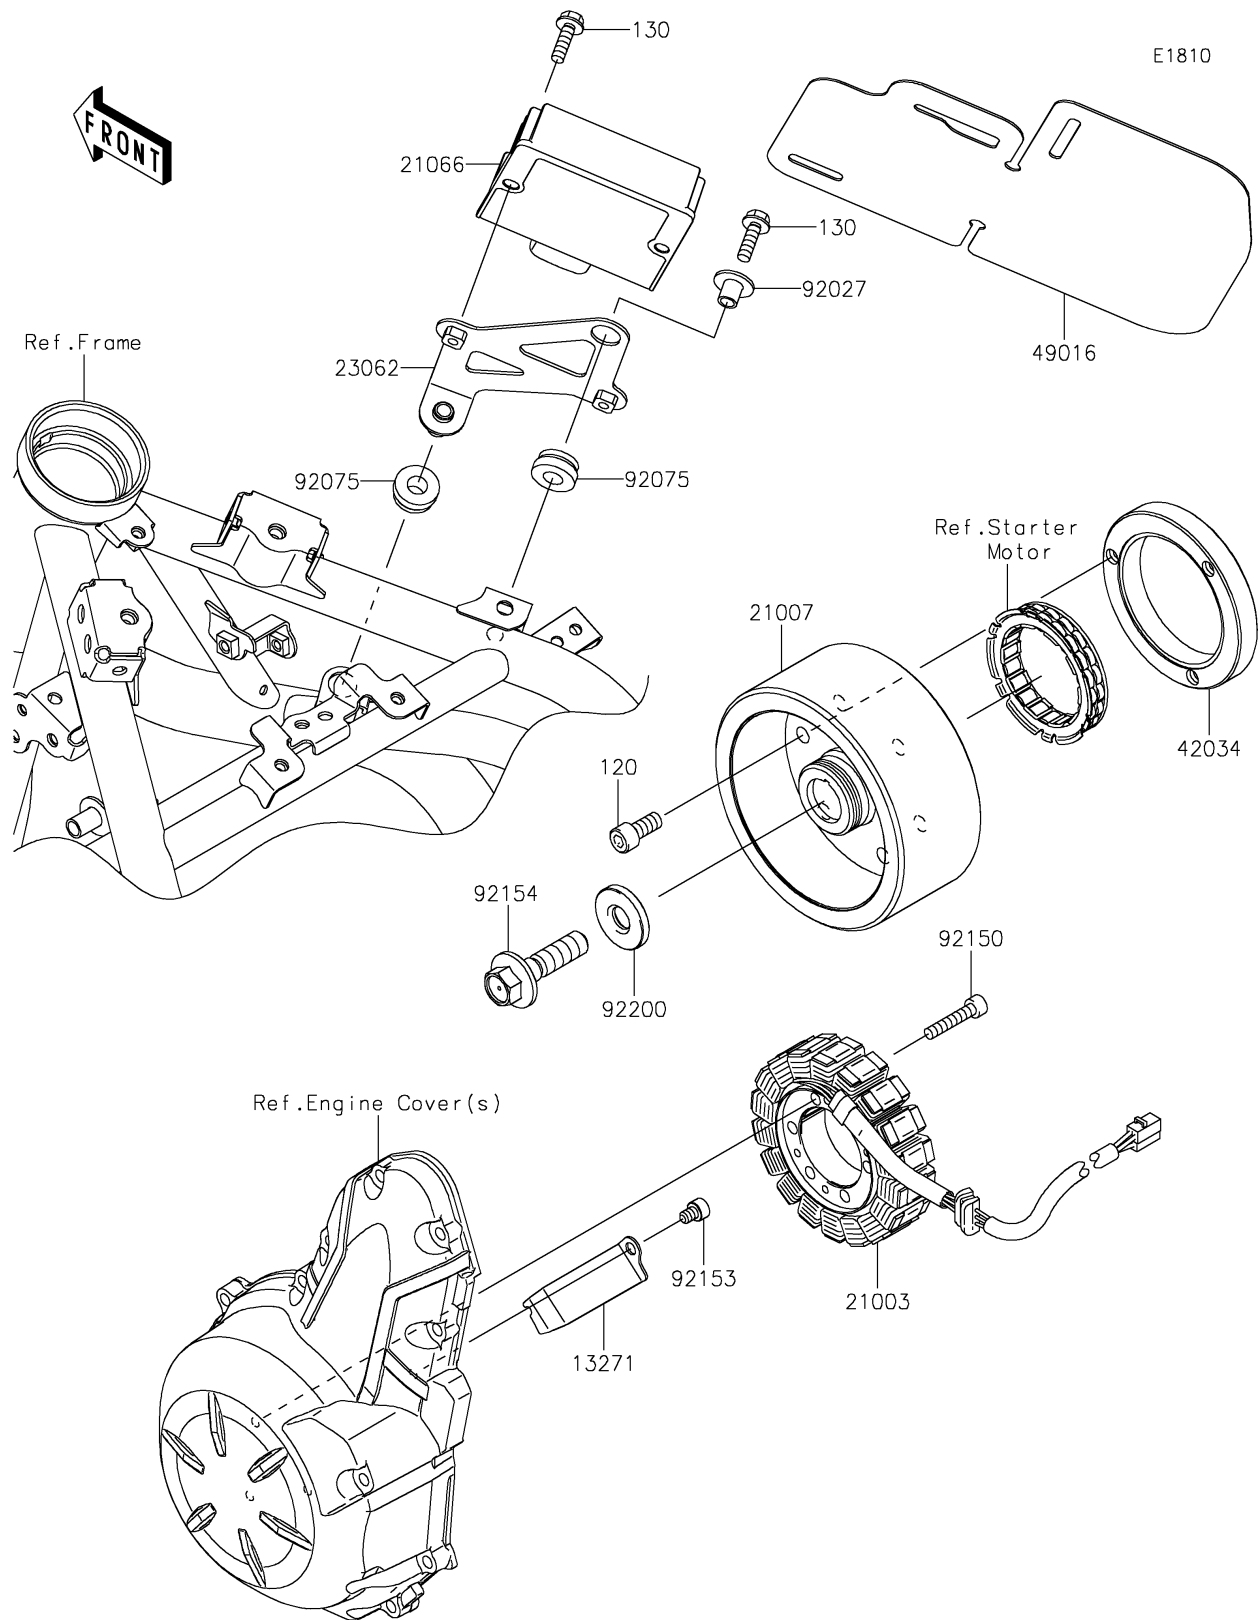

2022 Z650 ABS

PARTS DIAGRAM

Generator

2022 Z650 ABS

PARTS LIST

Generator

Kawasaki

Let the Good Times Roll®

ITEM NAME

PART NUMBER

QUANTITY
