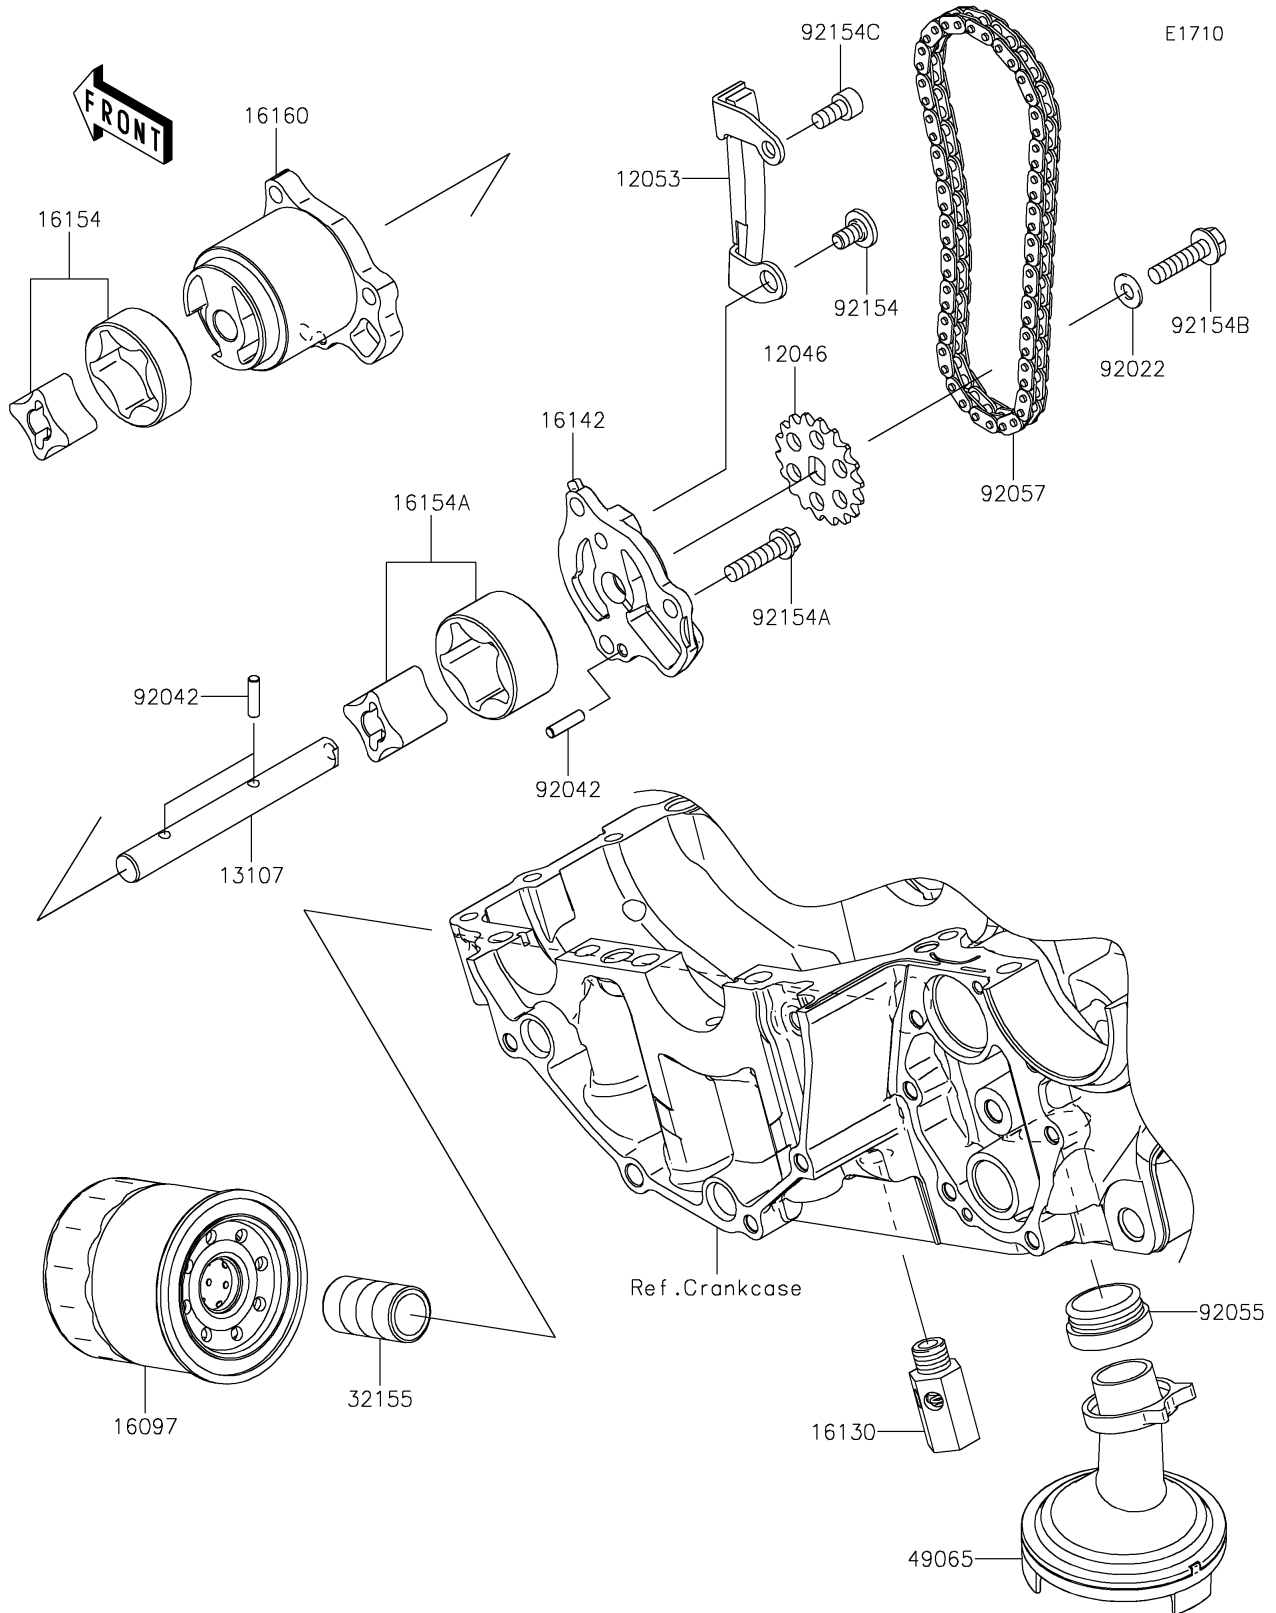

2022 Z650 ABS

PARTS DIAGRAM

Oil Pump/Oil Filter

2022 Z650 ABS

PARTS LIST

Oil Pump/Oil Filter

Kawasaki

Let the Good Times Roll®

ITEM NAME

PART NUMBER

QUANTITY
