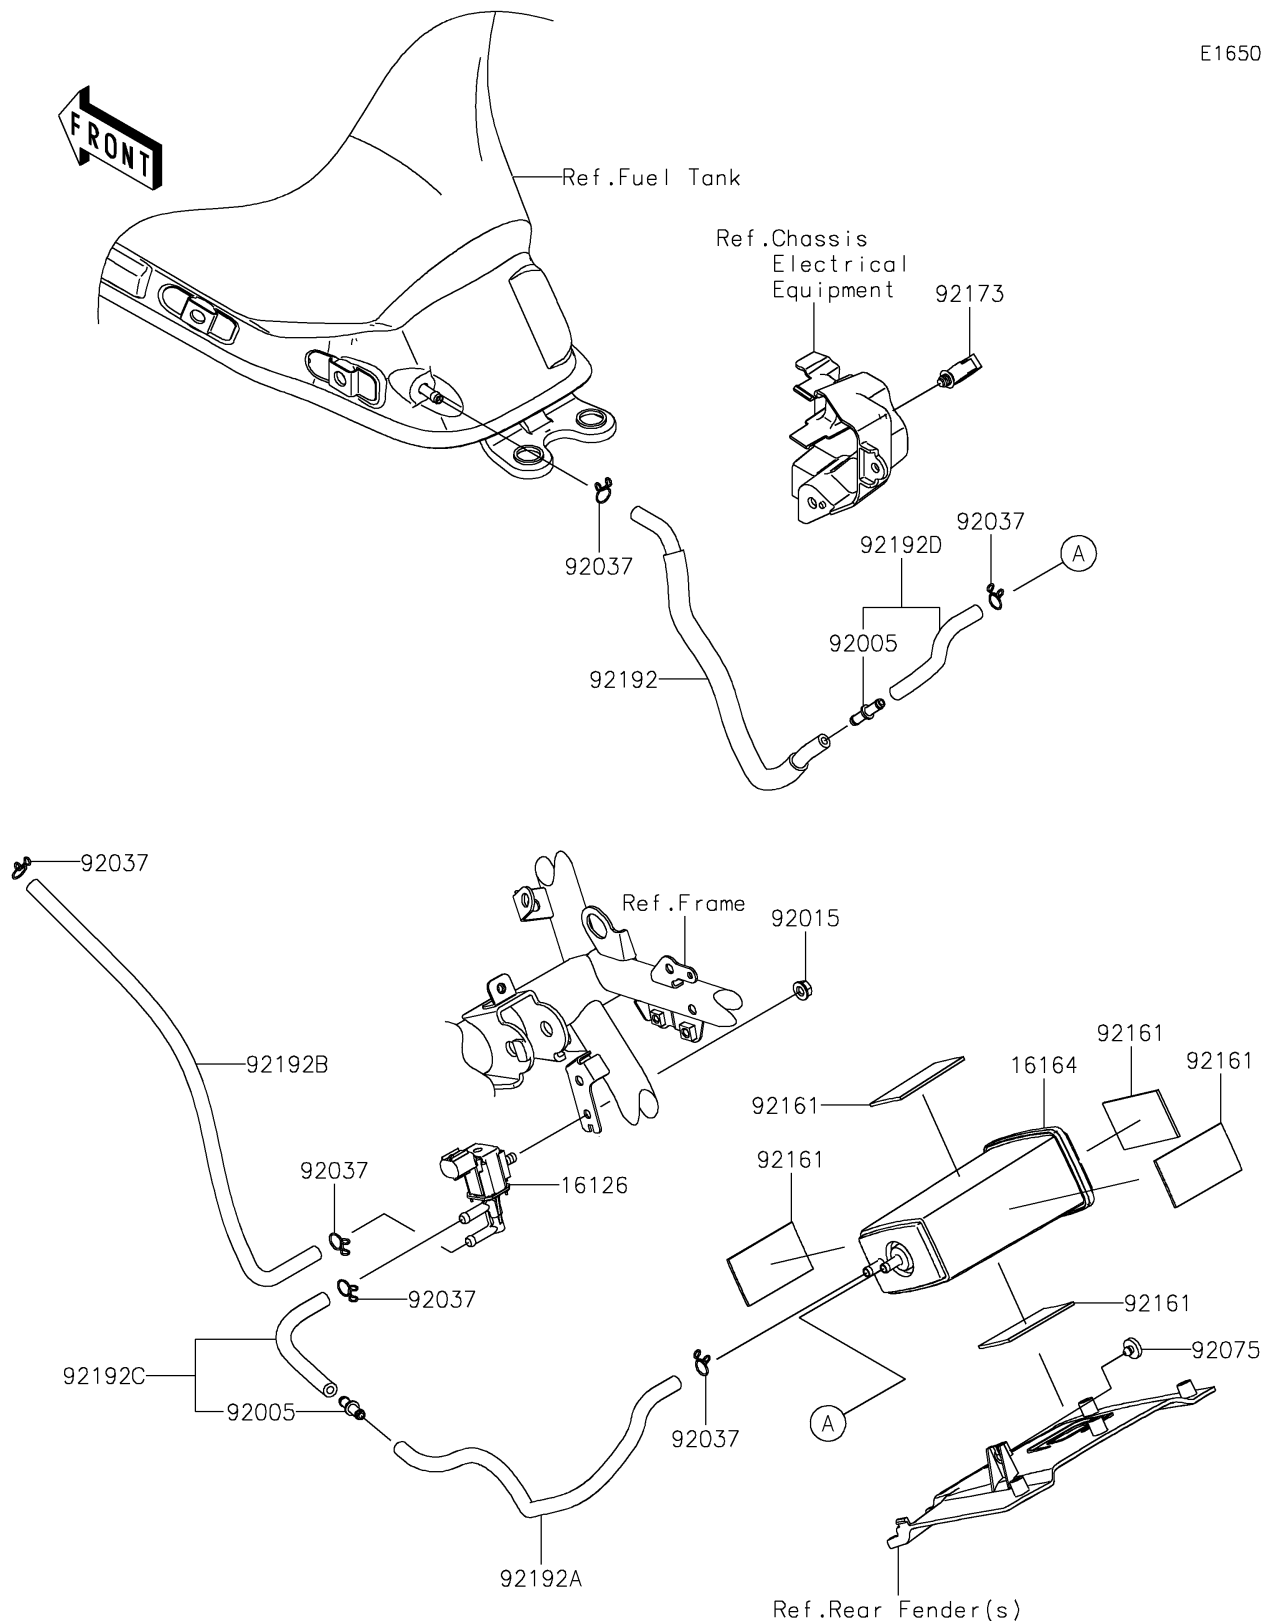

2022 Z650 ABS

PARTS DIAGRAM

Fuel Evaporative System(CA)

E1650

2022 Z650 ABS

PARTS LIST

Fuel Evaporative System(CA)

ITEM NAME

PART NUMBER

QUANTITY
