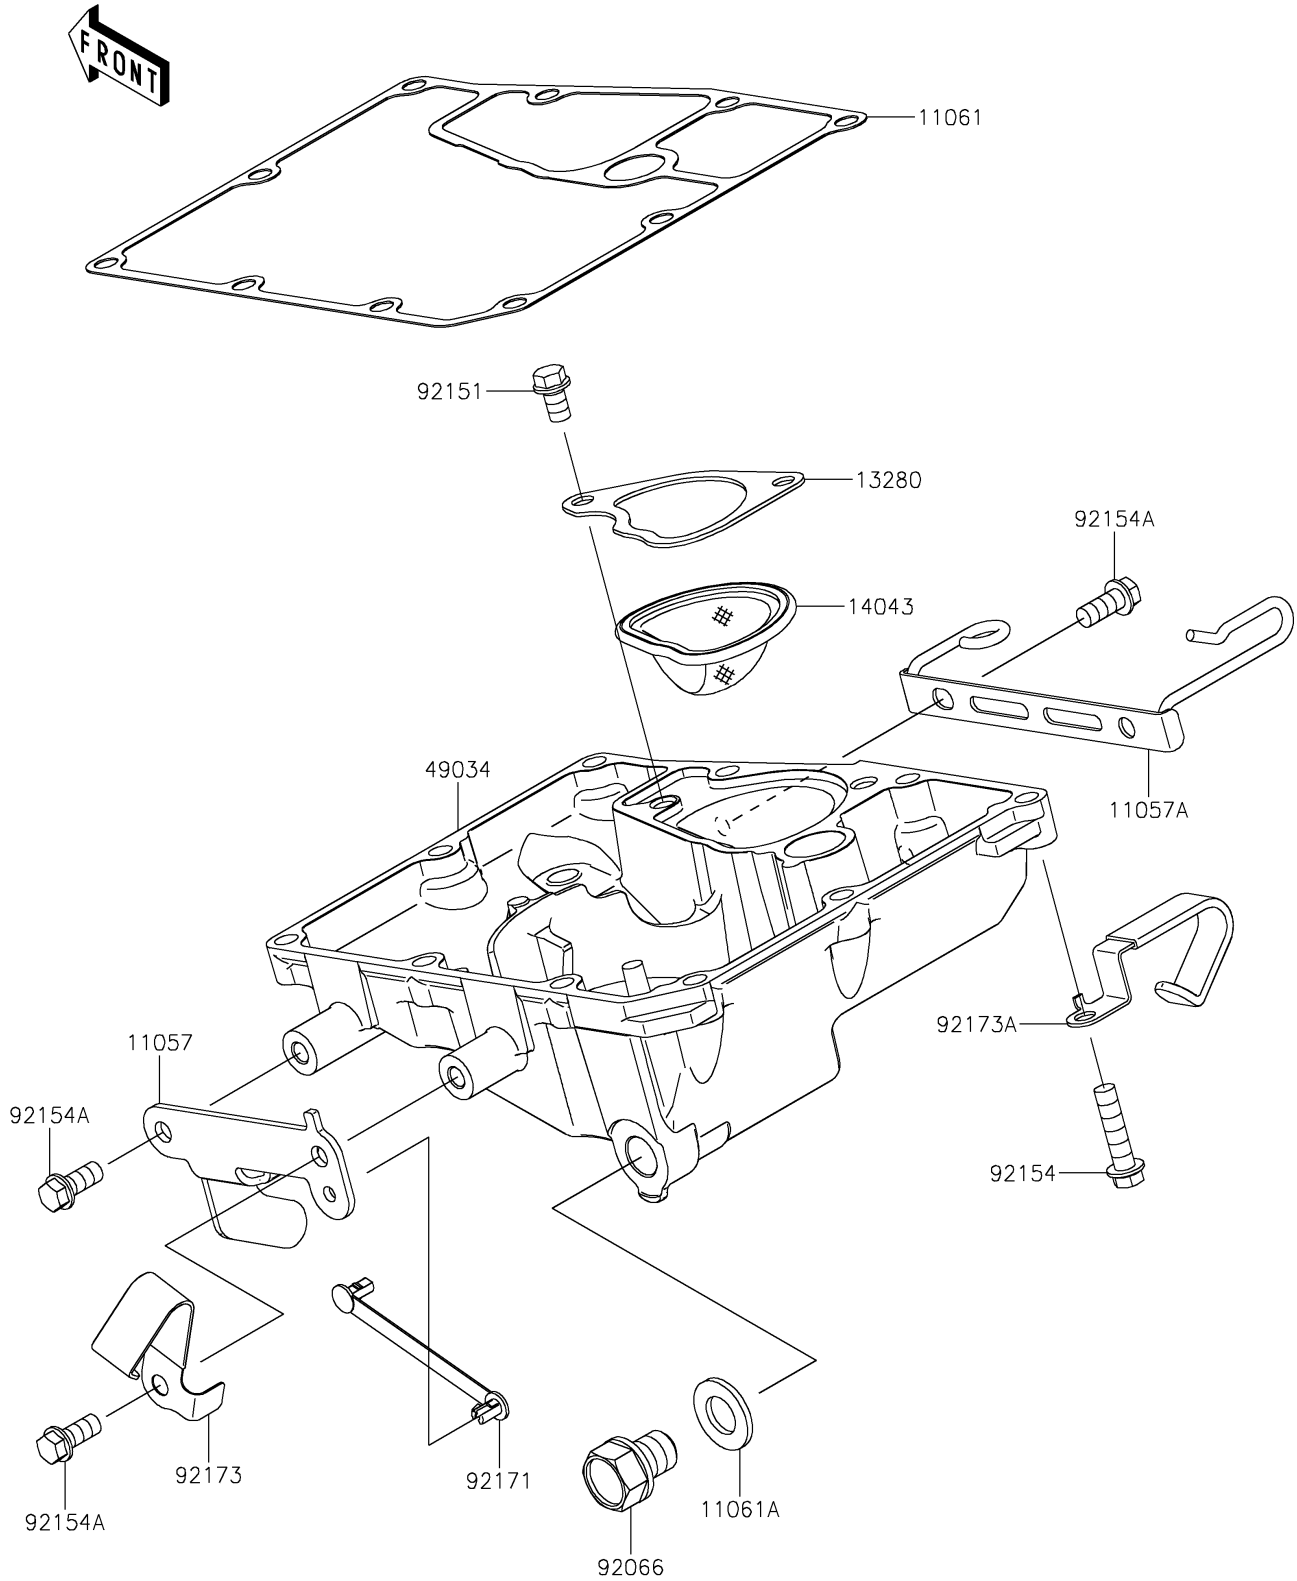

2022 Z650

PARTS DIAGRAM

Oil Pan

E1434

2022 Z650

PARTS LIST

Oil Pan

ITEM NAME

PART NUMBER

QUANTITY
