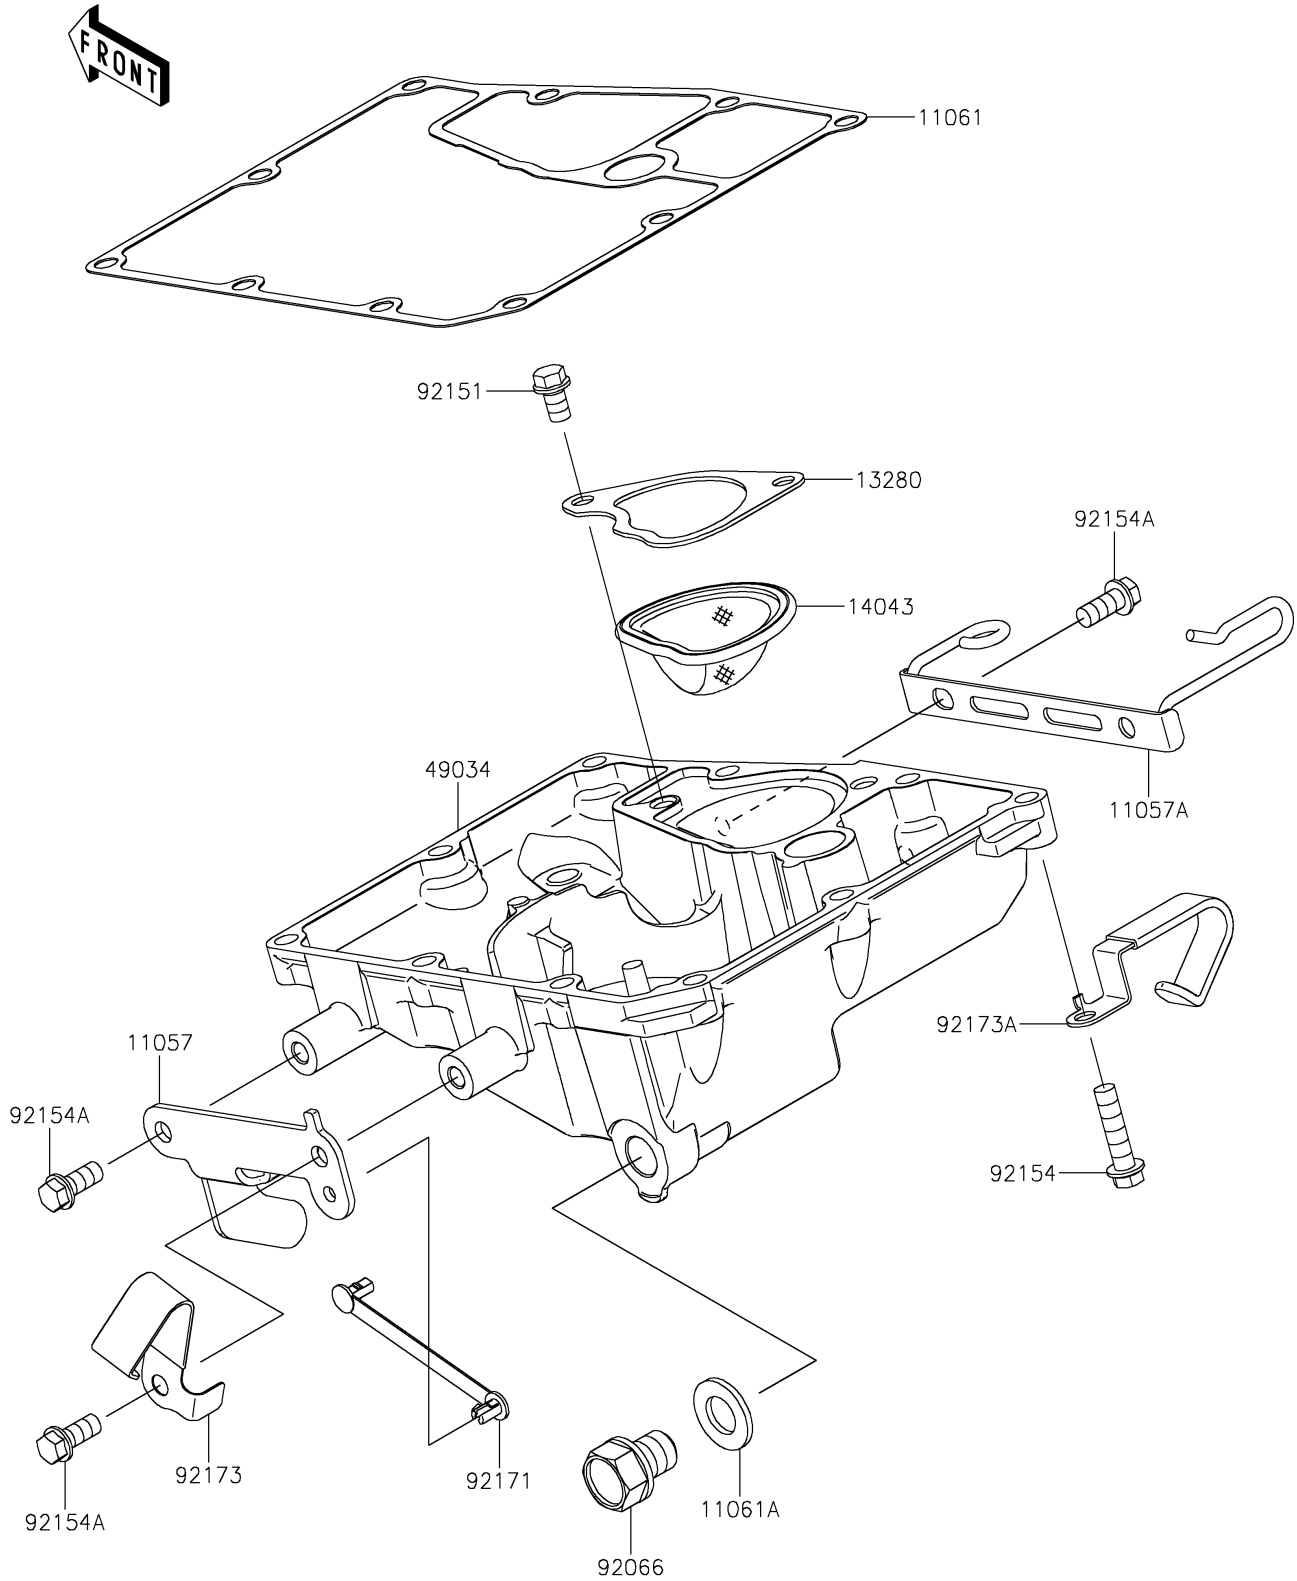

2022 Z650 ABS

PARTS DIAGRAM

Oil Pan

E1434

2022 Z650 ABS

PARTS LIST

Oil Pan

Kawasaki

Let the Good Times Roll®

ITEM NAME

PART NUMBER

QUANTITY
