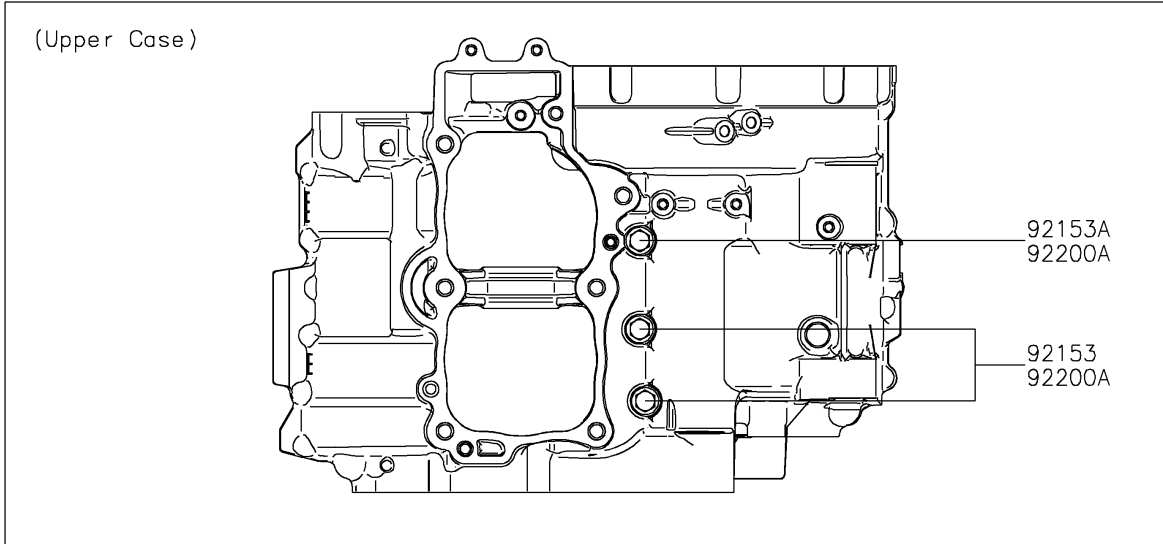

2022 Z650 ABS

PARTS DIAGRAM

Crankcase Bolt Pattern

E1412

2022 Z650 ABS

PARTS LIST

Crankcase Bolt Pattern

Kawasaki

Let the Good Times Roll®

ITEM NAME

PART NUMBER

QUANTITY
