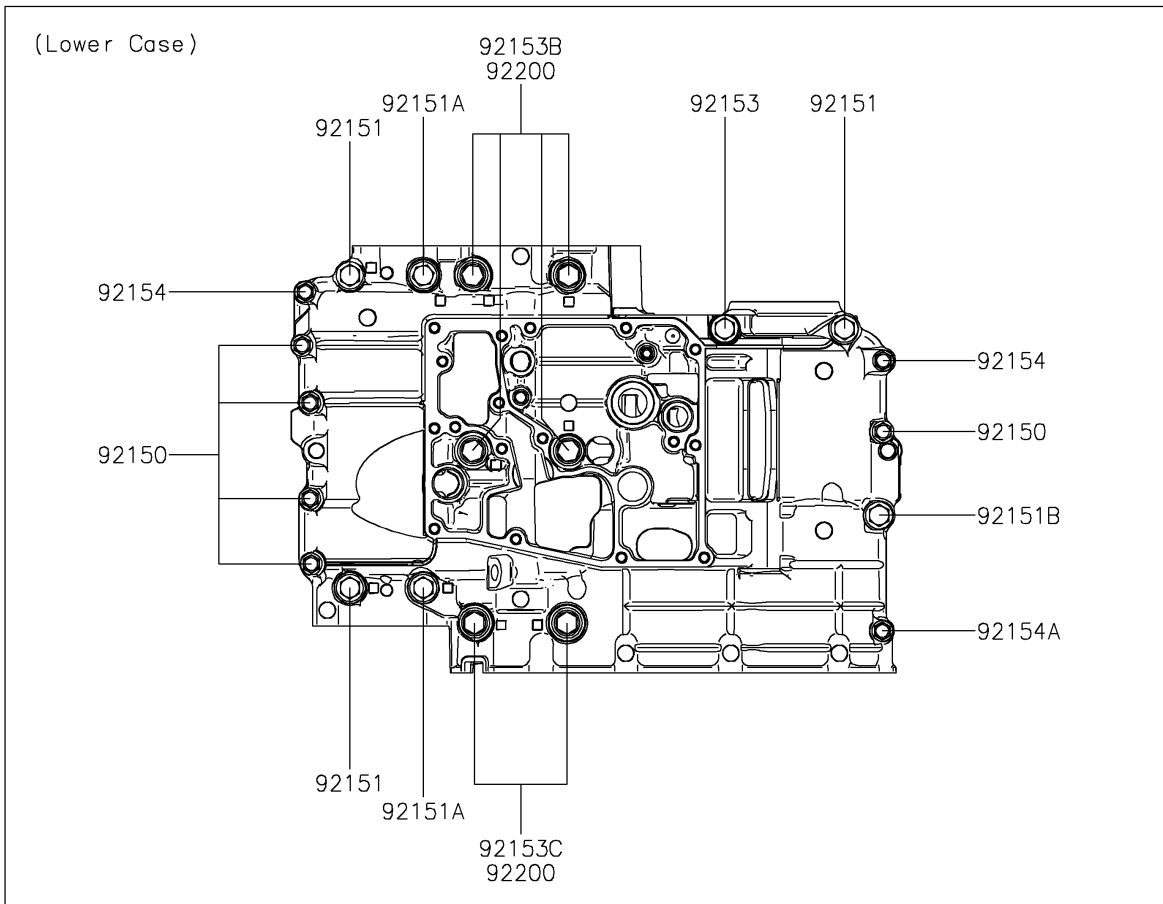

2022 Z650 ABS

PARTS DIAGRAM

Crankcase Bolt Pattern

E1412

2022 Z650 ABS

PARTS LIST

Crankcase Bolt Pattern

Kawasaki

Let the Good Times Roll®

ITEM NAME

PART NUMBER

QUANTITY
