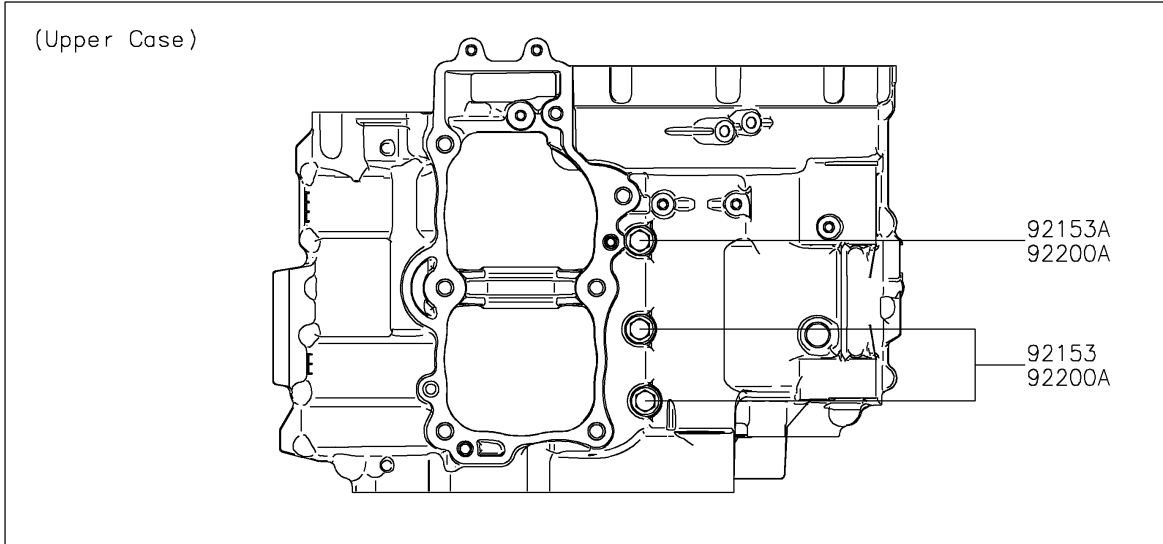

2022 Z650

PARTS DIAGRAM

Crankcase Bolt Pattern

E1412

2022 Z650

PARTS LIST

Crankcase Bolt Pattern

Kawasaki

Let the Good Times Roll®

ITEM NAME

PART NUMBER

QUANTITY
