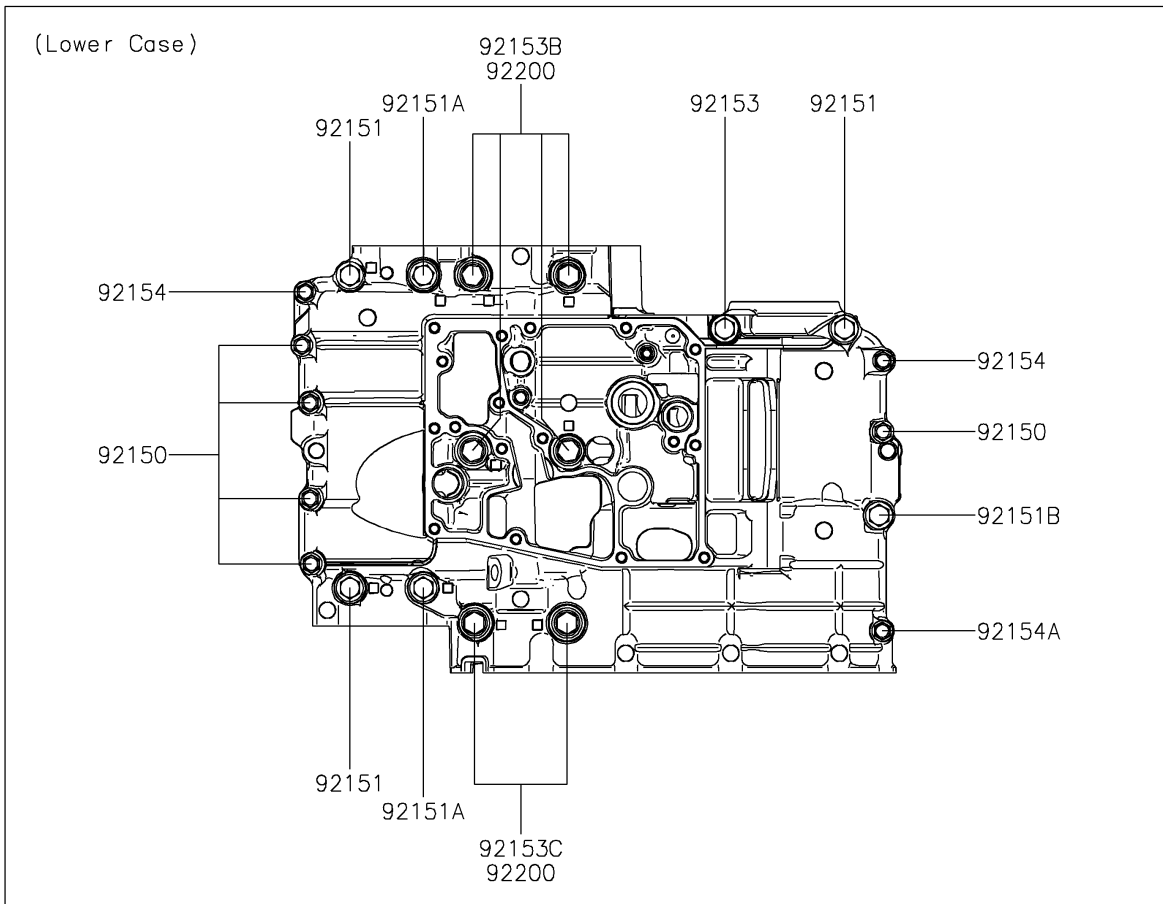

2022 Z650

PARTS DIAGRAM

Crankcase Bolt Pattern

E1412

2022 Z650

PARTS LIST

Crankcase Bolt Pattern

Kawasaki

Let the Good Times Roll®

ITEM NAME

PART NUMBER

QUANTITY
