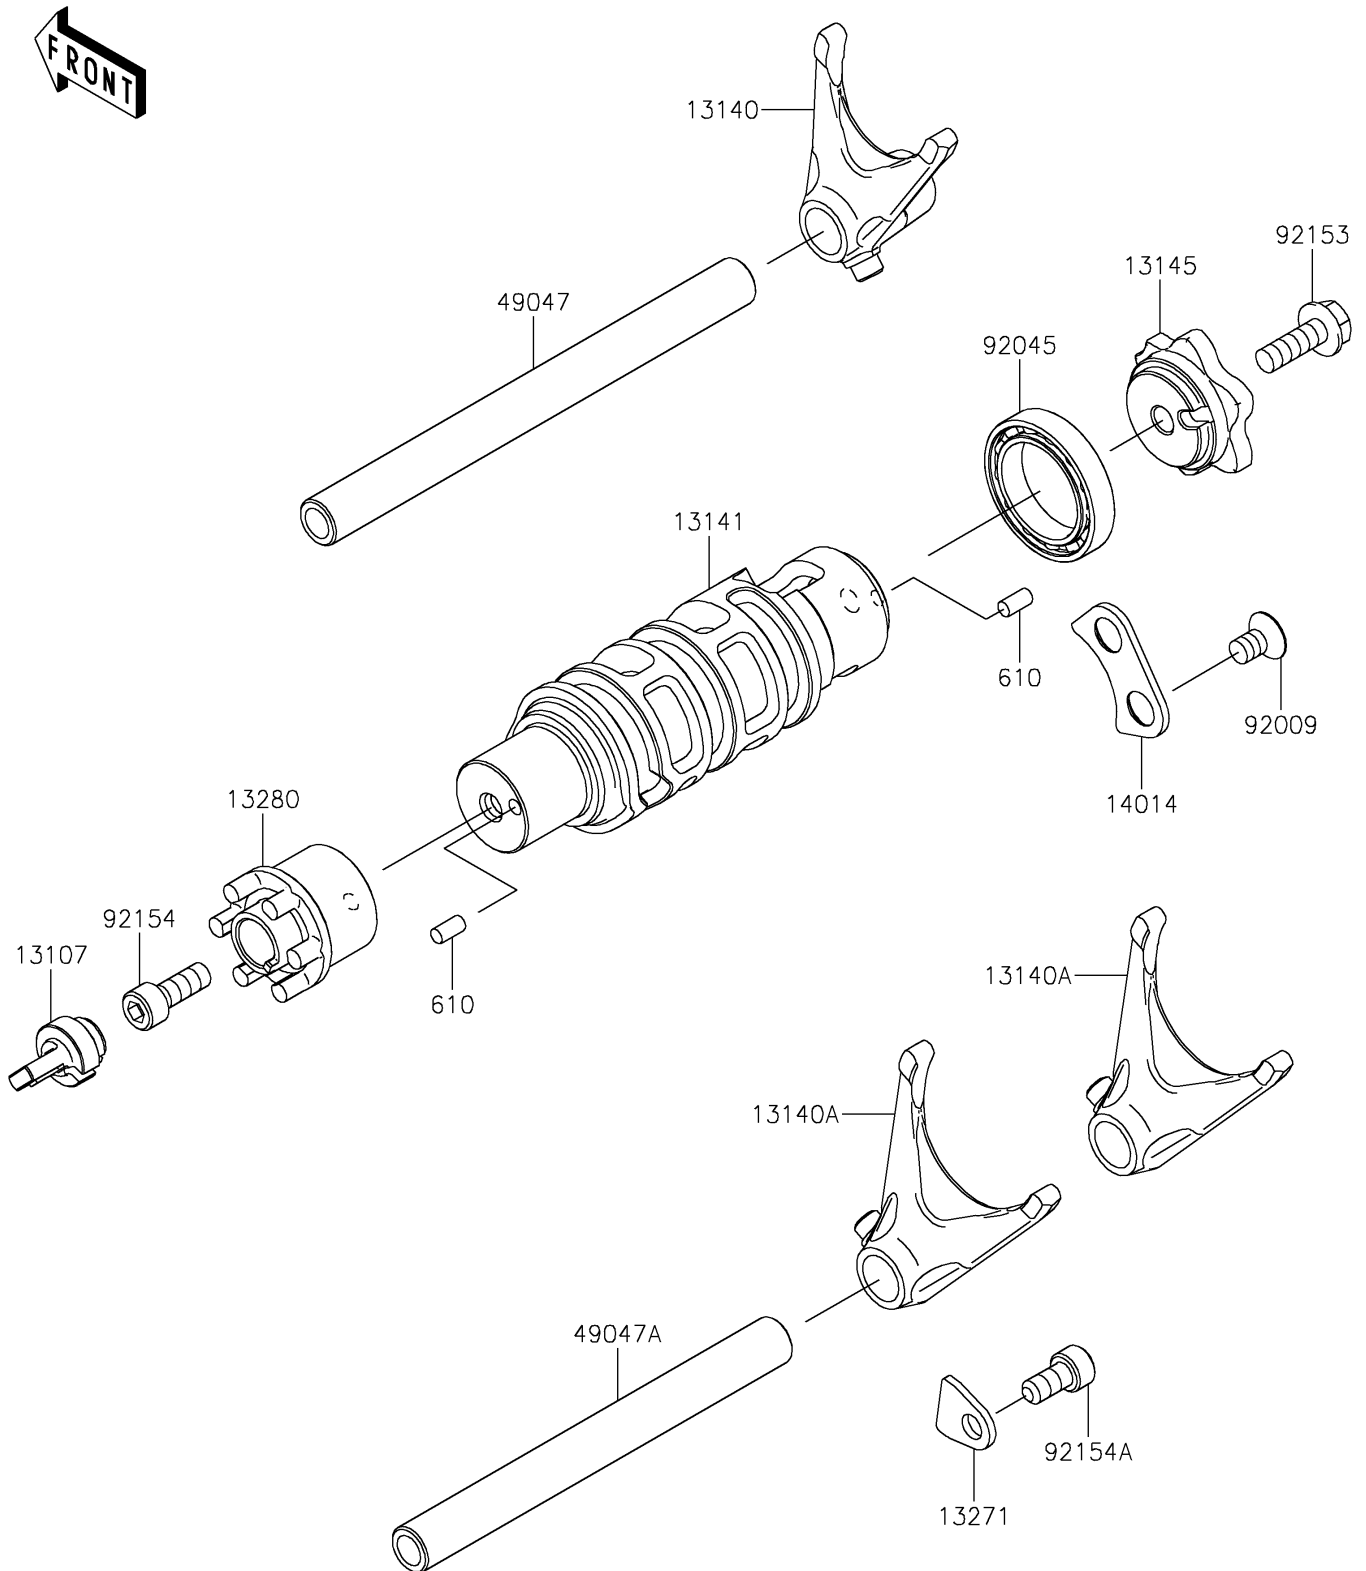

2022 Z650 ABS

PARTS DIAGRAM

Gear Change Drum/Shift Fork(s)

E1362

2022 Z650 ABS

PARTS LIST

Gear Change Drum/Shift Fork(s)

ITEM NAME

PART NUMBER

QUANTITY
