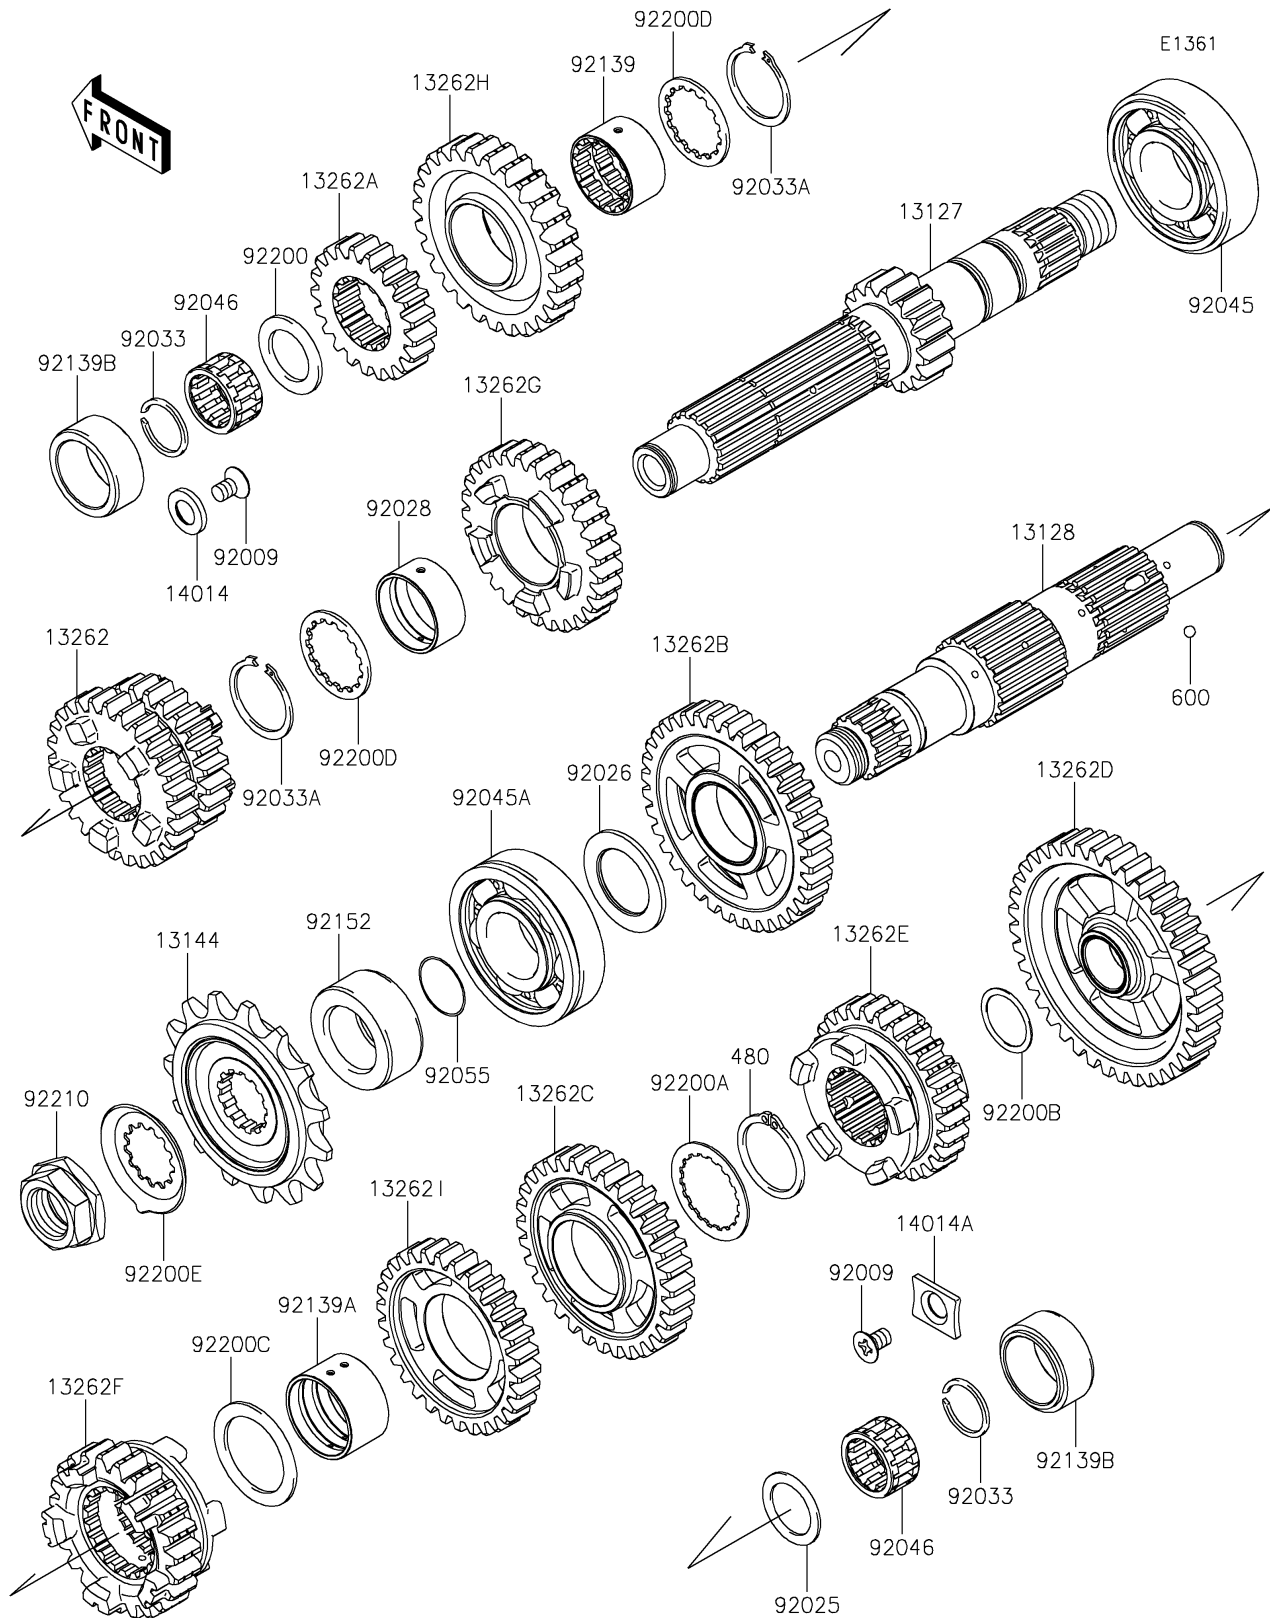

2022 Z650 ABS

PARTS DIAGRAM

Transmission

2022 Z650 ABS

PARTS LIST

Transmission

Kawasaki

Let the Good Times Roll®

ITEM NAME

PART NUMBER

QUANTITY
