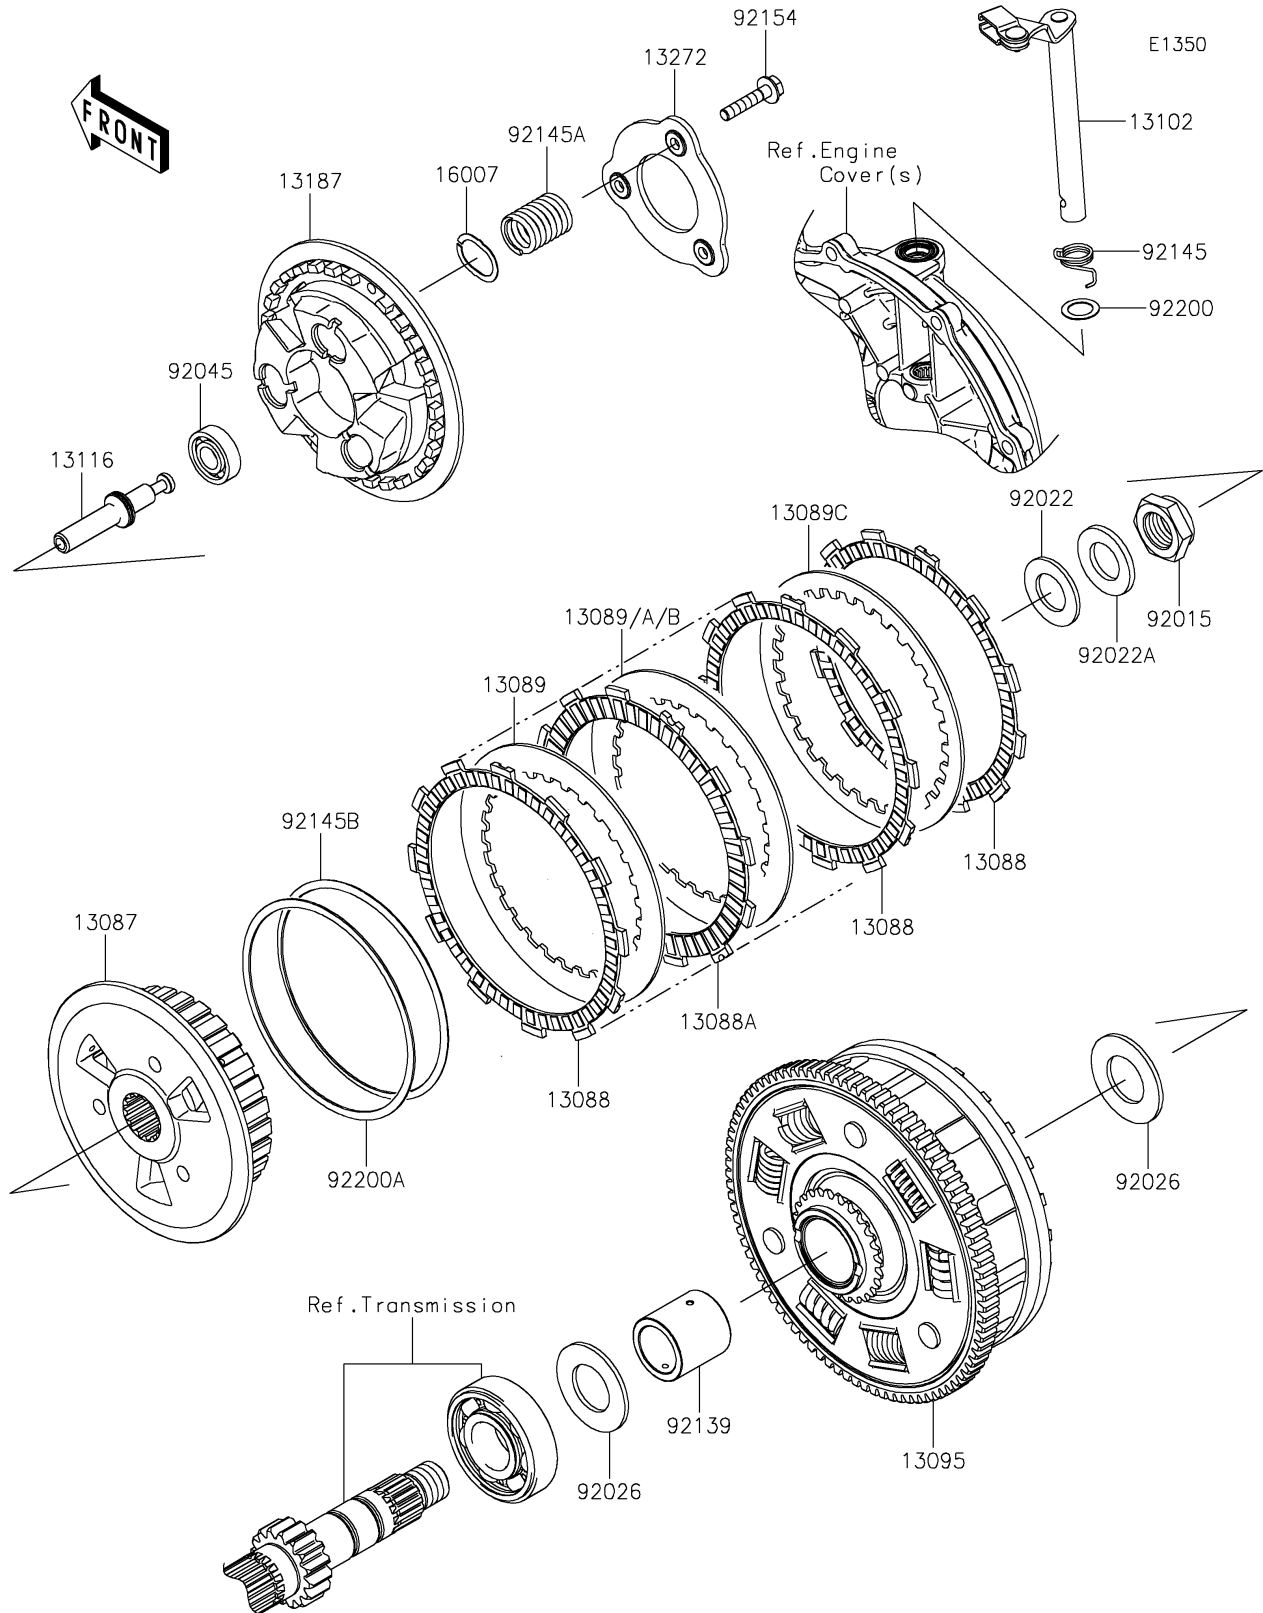

2022 Z650 ABS

PARTS DIAGRAM

Clutch

2022 Z650 ABS

PARTS LIST

Clutch

Kawasaki

Let the Good Times Roll®

ITEM NAME

PART NUMBER

QUANTITY
