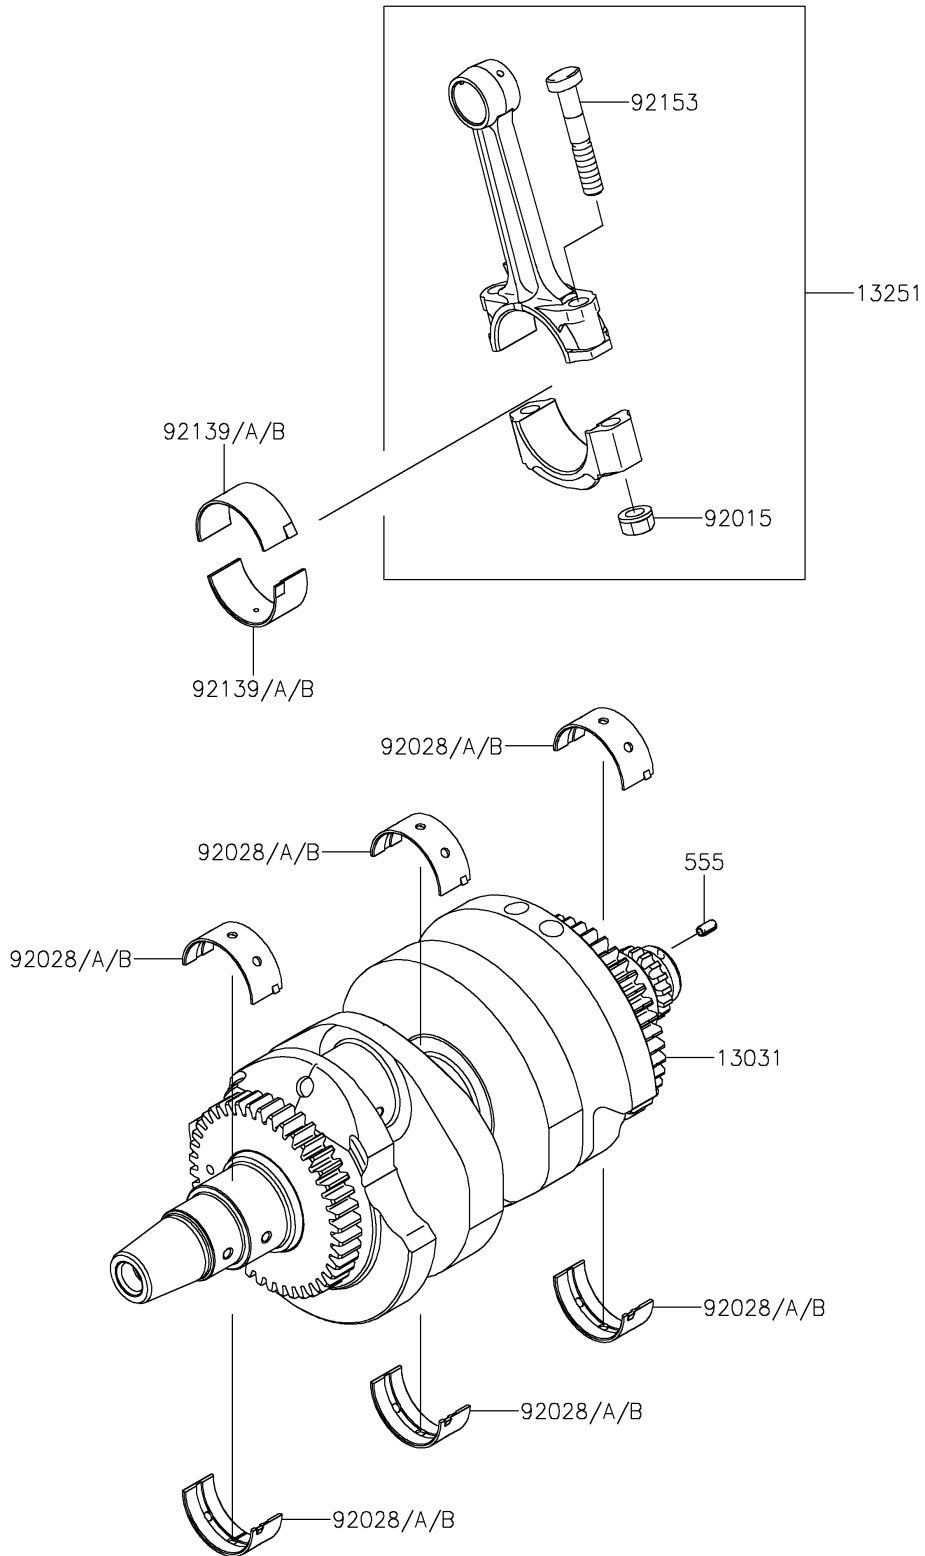

2022 Z650 ABS

PARTS DIAGRAM

Crankshaft

E1321

2022 Z650 ABS

PARTS LIST

Crankshaft

Kawasaki

Let the Good Times Roll®

ITEM NAME

PART NUMBER

QUANTITY
