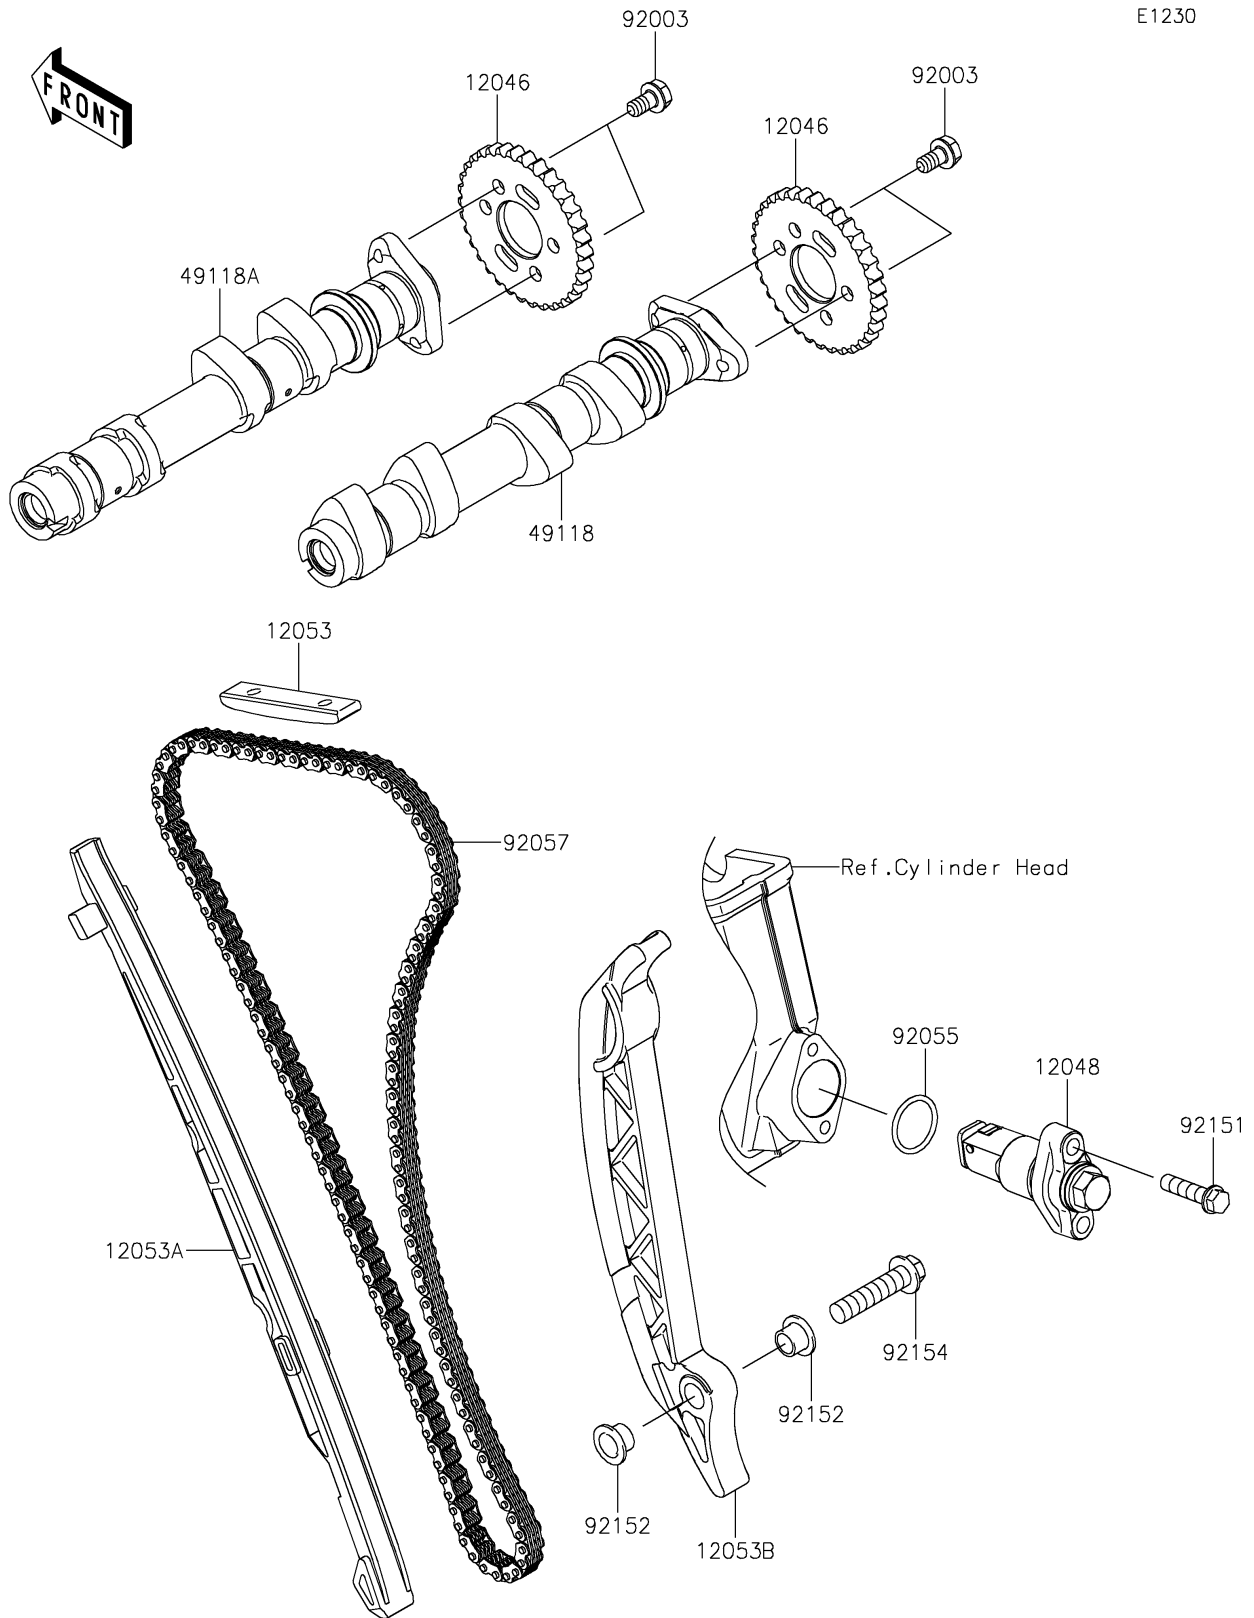

2022 Z650 ABS

PARTS DIAGRAM

Camshaft(s)/Tensioner

E1230

2022 Z650 ABS

PARTS LIST

Camshaft(s)/Tensioner

Kawasaki

Let the Good Times Roll®

ITEM NAME

PART NUMBER

QUANTITY
