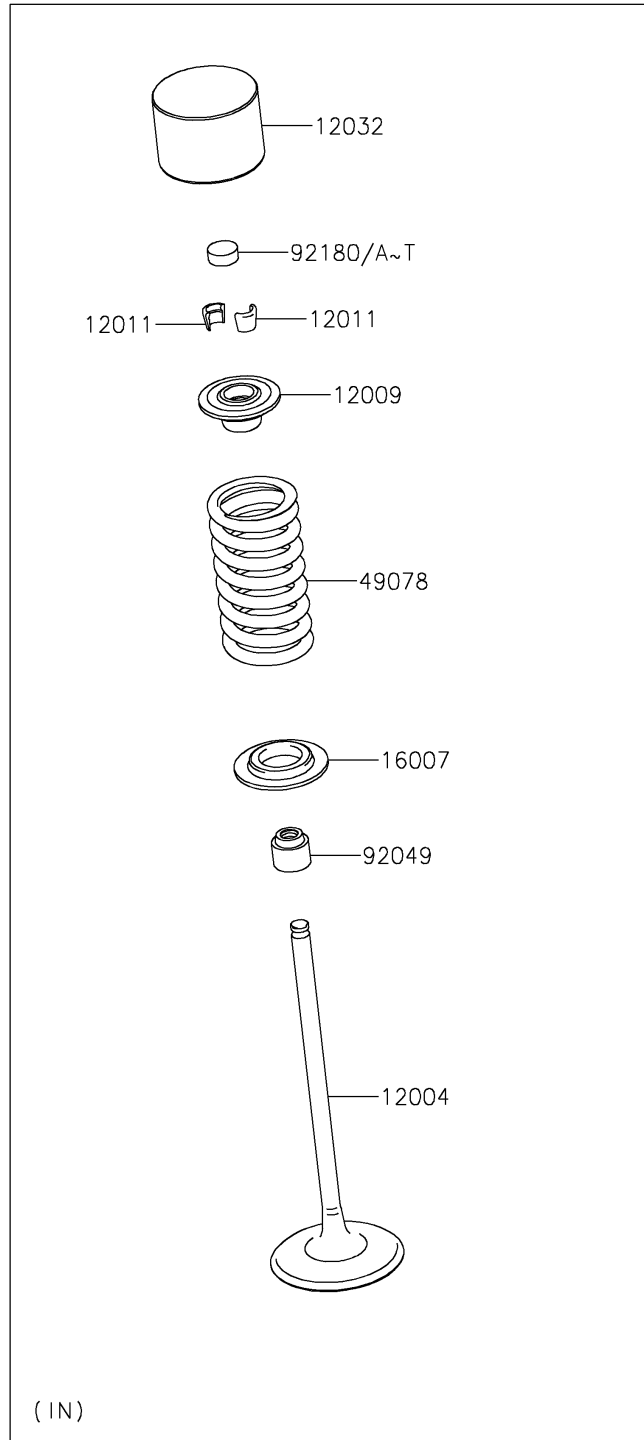

2022 Z650 ABS

PARTS DIAGRAM

Valve(s)

E1210

2022 Z650 ABS

PARTS LIST

Valve(s)

ITEM NAME

PART NUMBER

QUANTITY
