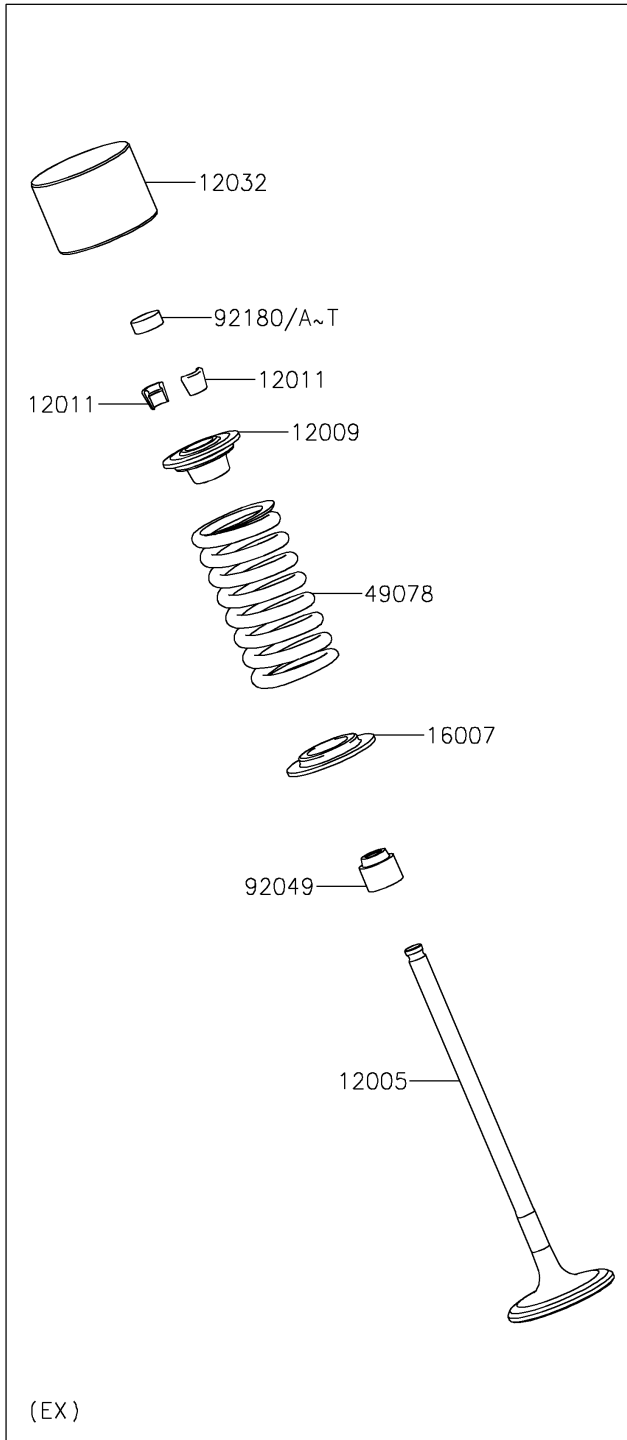

2022 Z650 ABS

PARTS DIAGRAM

Valve(s)

E1210

2022 Z650 ABS

PARTS LIST

Valve(s)

ITEM NAME

PART NUMBER

QUANTITY
