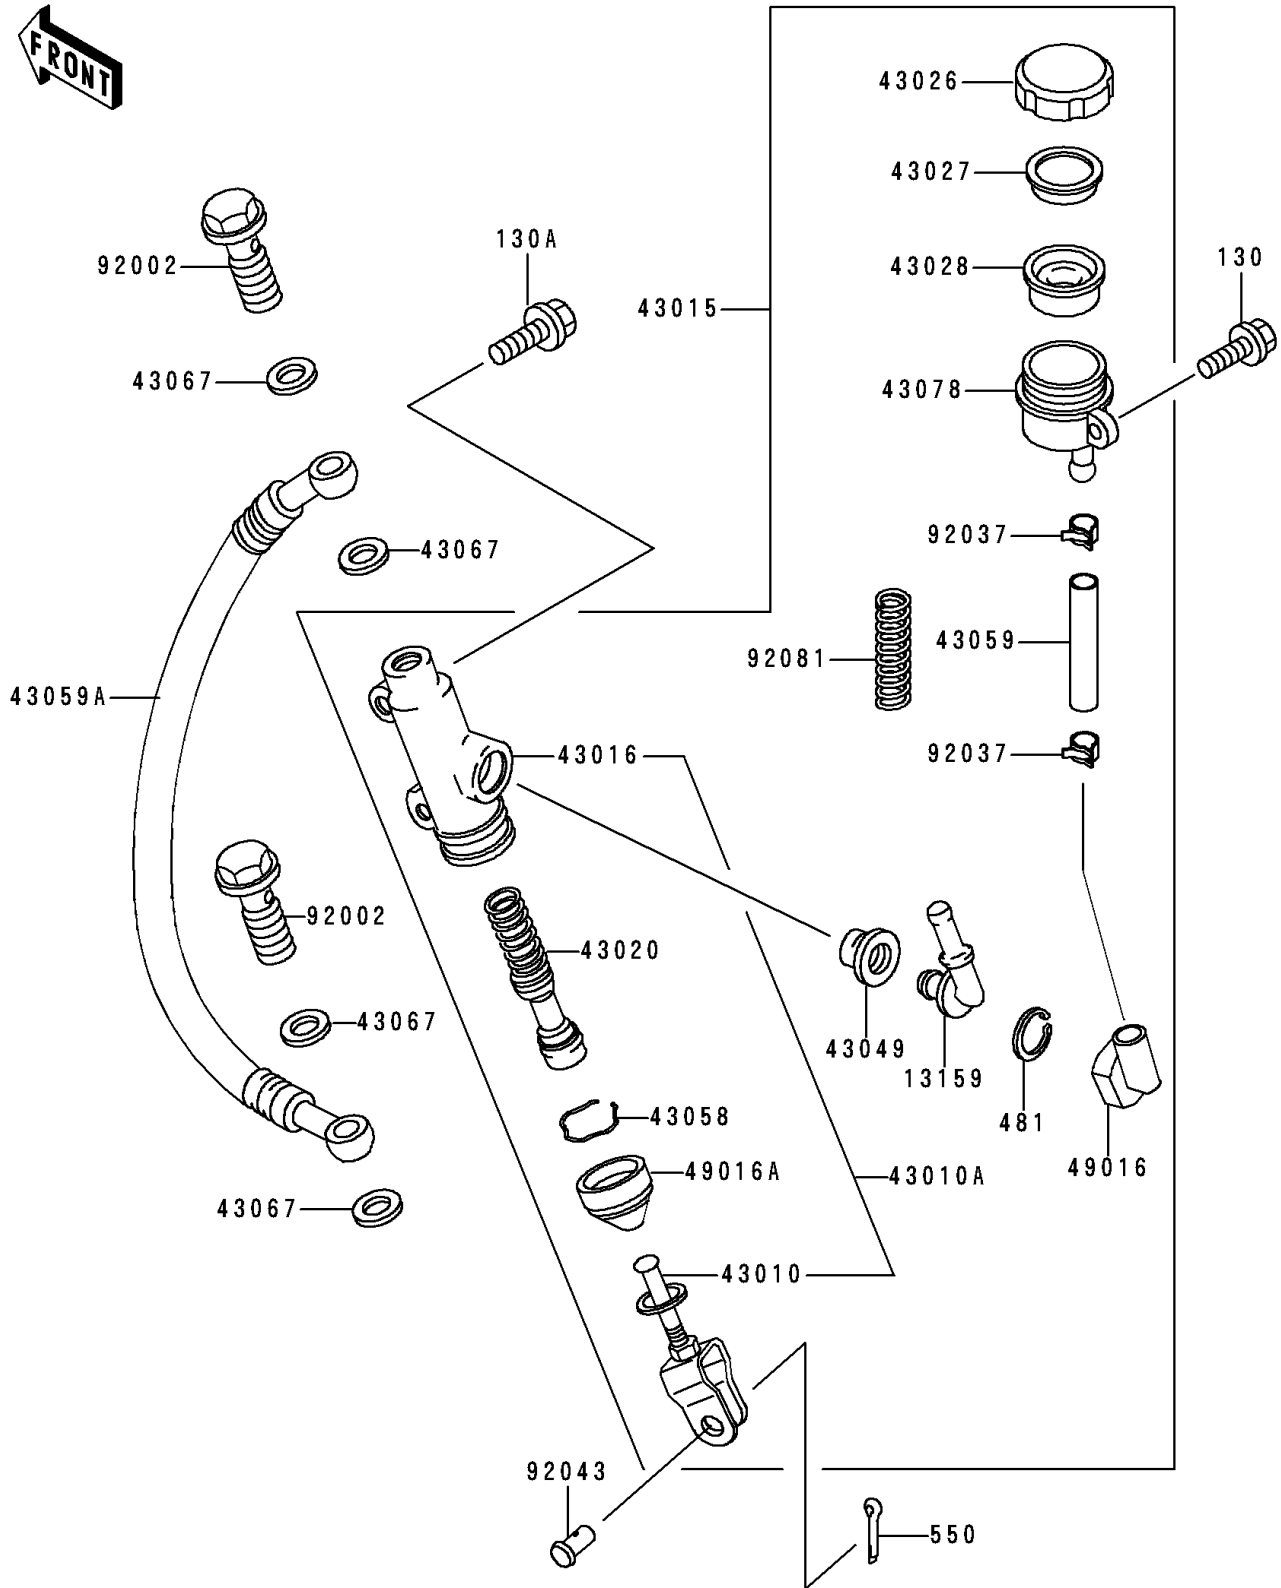

## PARTS DIAGRAM

### Rear Master Cylinder

F2293

## PARTS LIST

### Rear Master Cylinder

**ITEM NAME**

**PART NUMBER**

**QUANTITY**

---