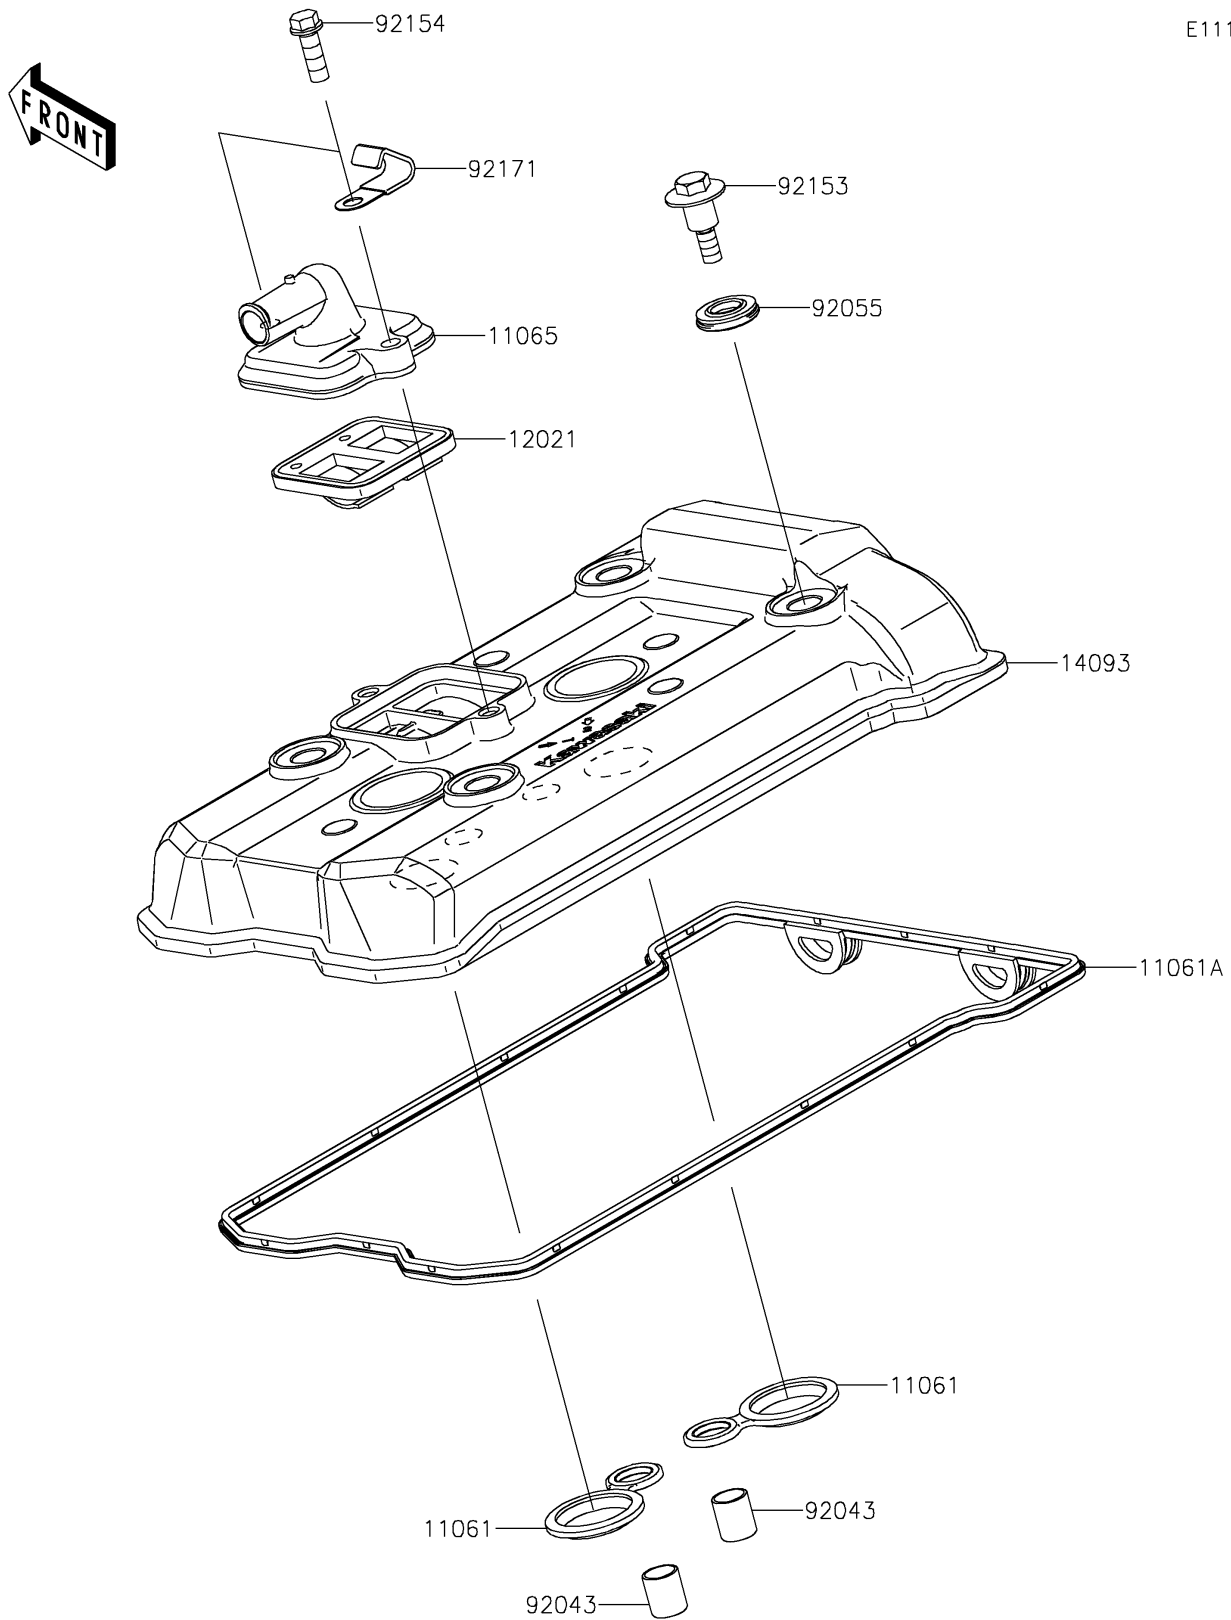

2022 Z650 ABS

PARTS DIAGRAM

Cylinder Head Cover

E1112

2022 Z650 ABS

PARTS LIST

Cylinder Head Cover

Kawasaki

Let the Good Times Roll®

ITEM NAME

PART NUMBER

QUANTITY
