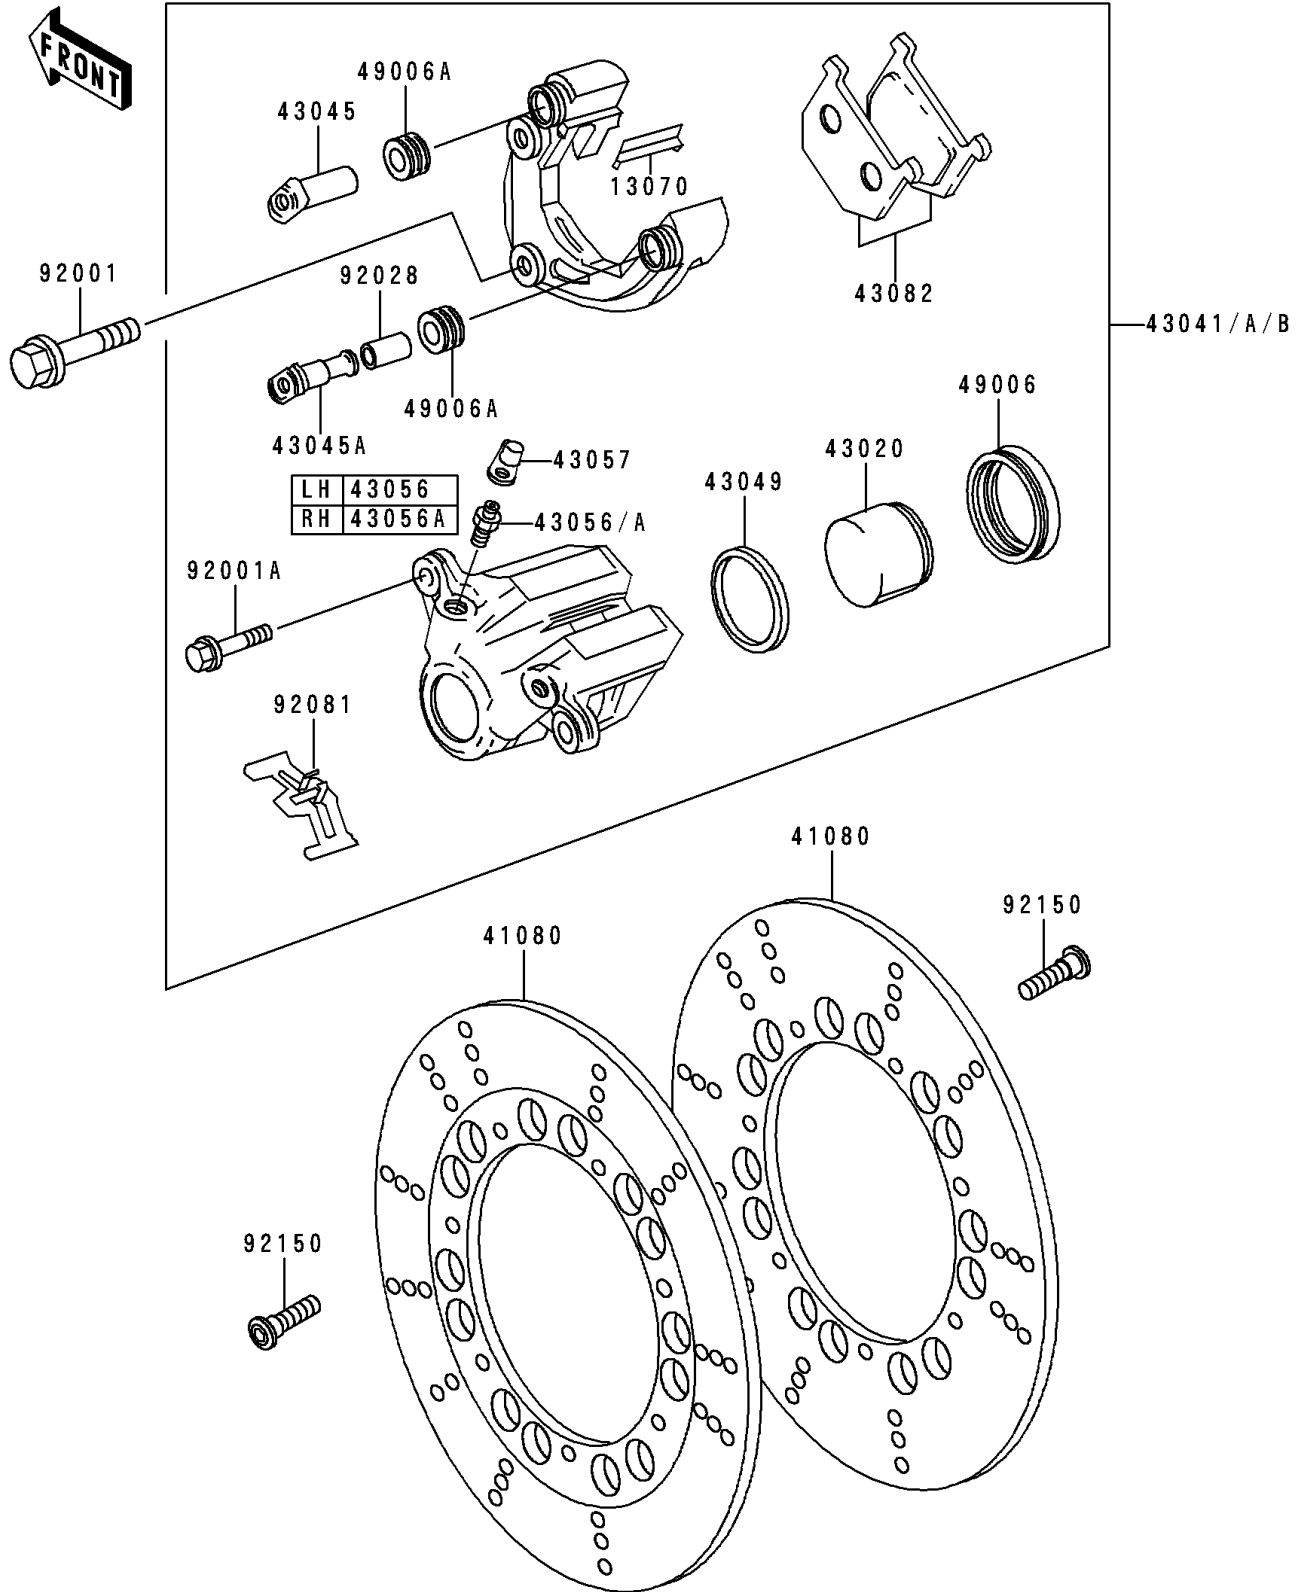

1998 Police 1000

PARTS DIAGRAM

Front Brake

F2292

1998 Police 1000

PARTS LIST

Front Brake

ITEM NAME

PART NUMBER

QUANTITY
