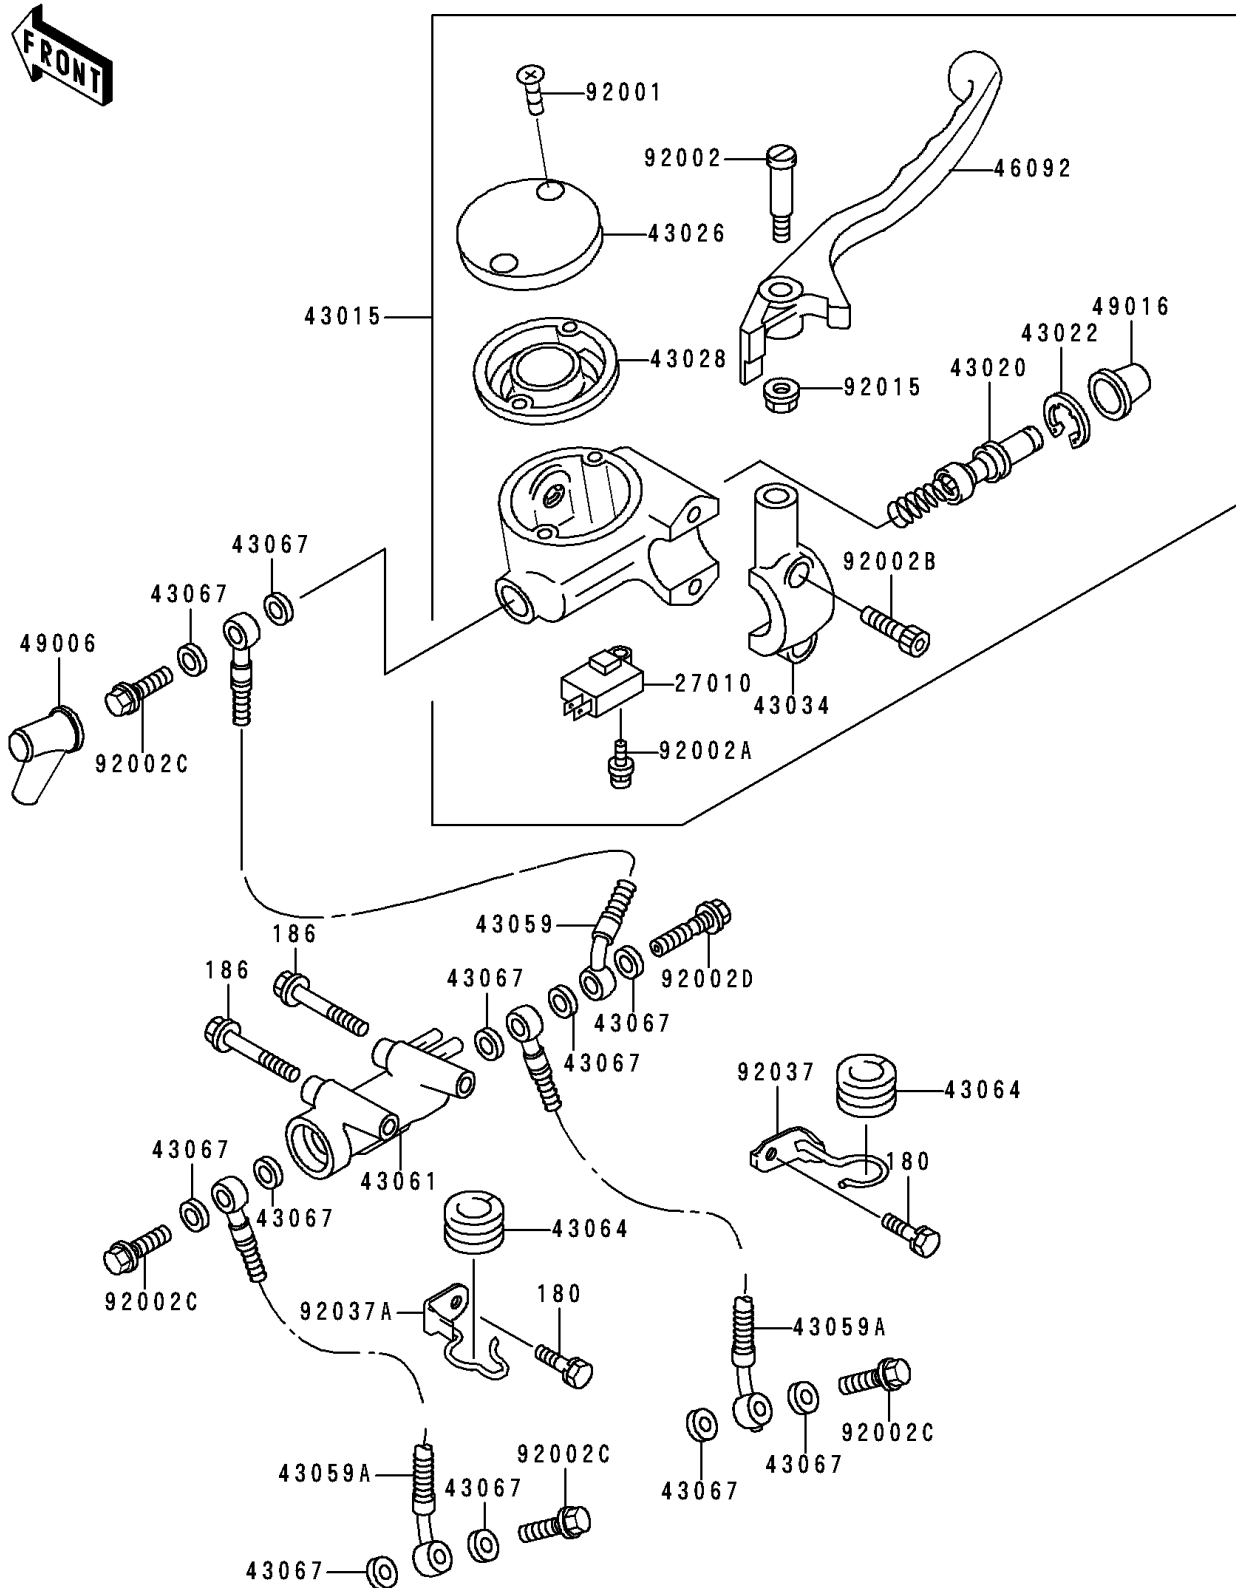

1996 Police 1000

PARTS DIAGRAM

Front Master Cylinder

F2291

1996 Police 1000

PARTS LIST

Front Master Cylinder

ITEM NAME

PART NUMBER

QUANTITY
