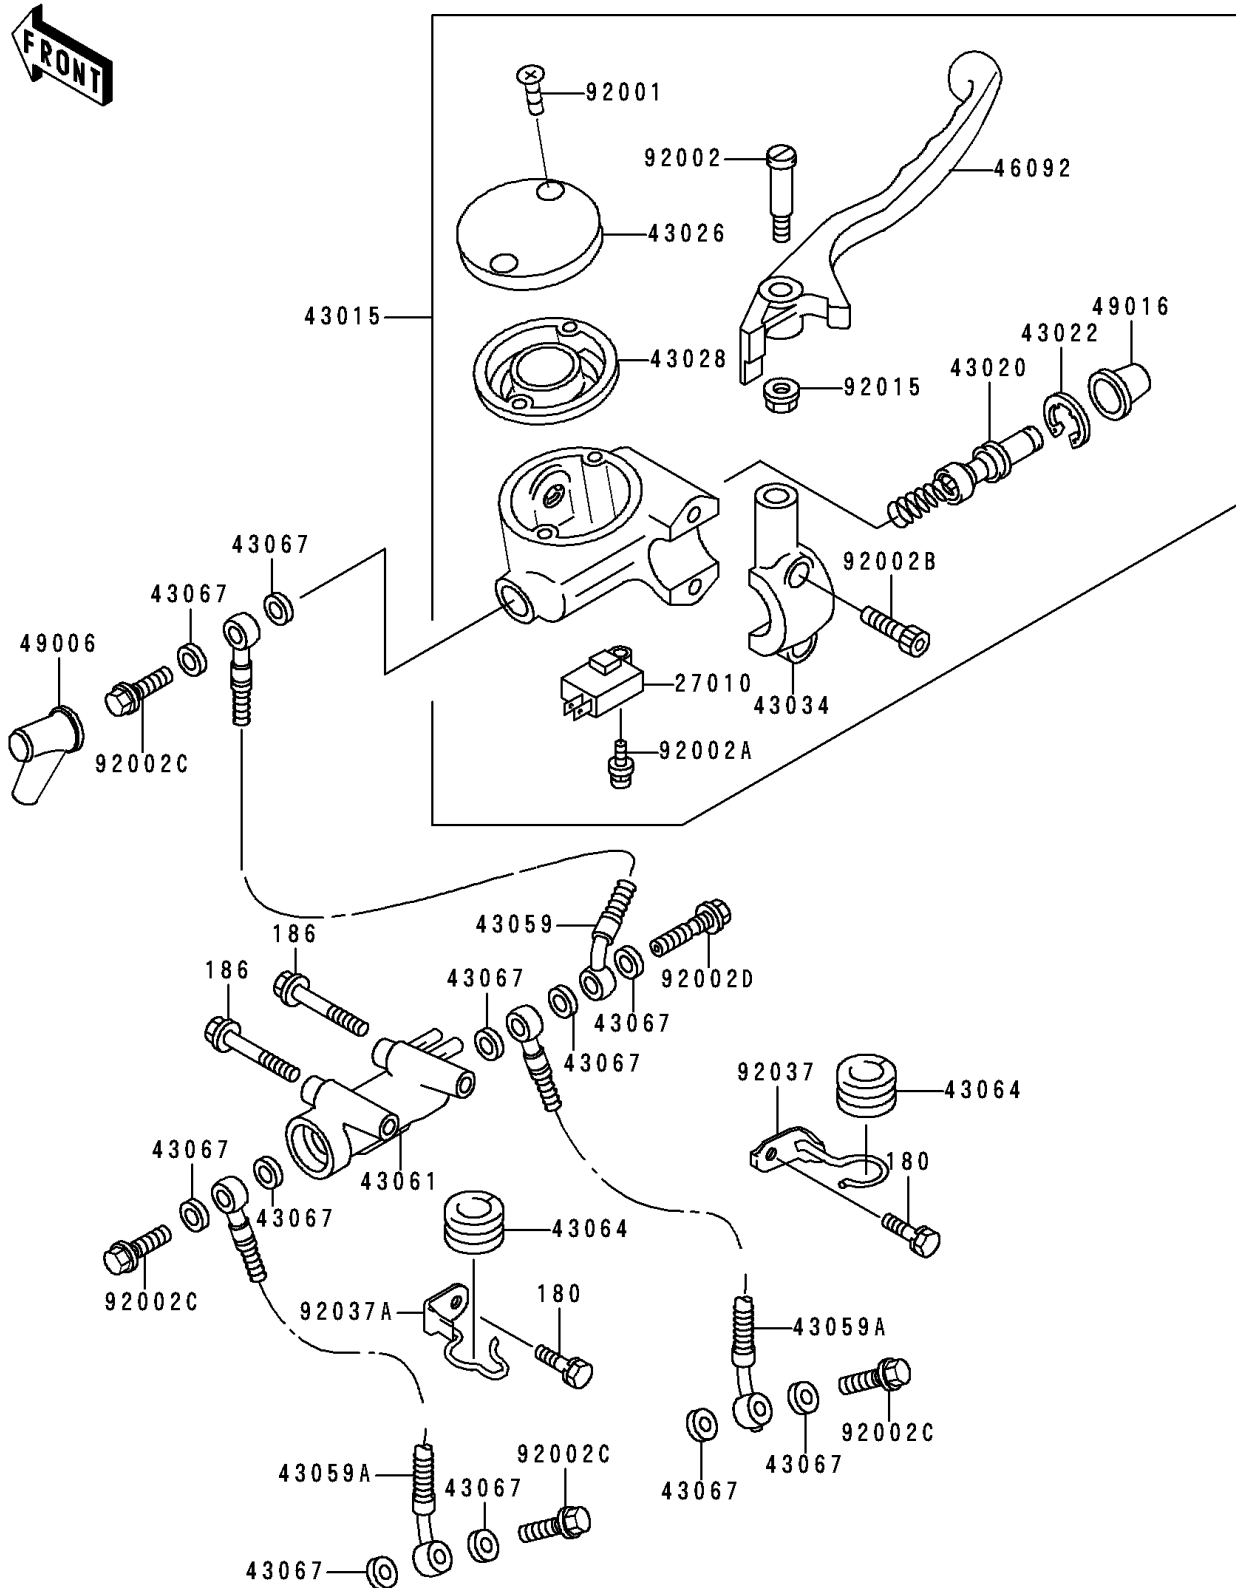

1997 Police 1000

PARTS DIAGRAM

Front Master Cylinder

F2291

1997 Police 1000

PARTS LIST

Front Master Cylinder

ITEM NAME

PART NUMBER

QUANTITY
