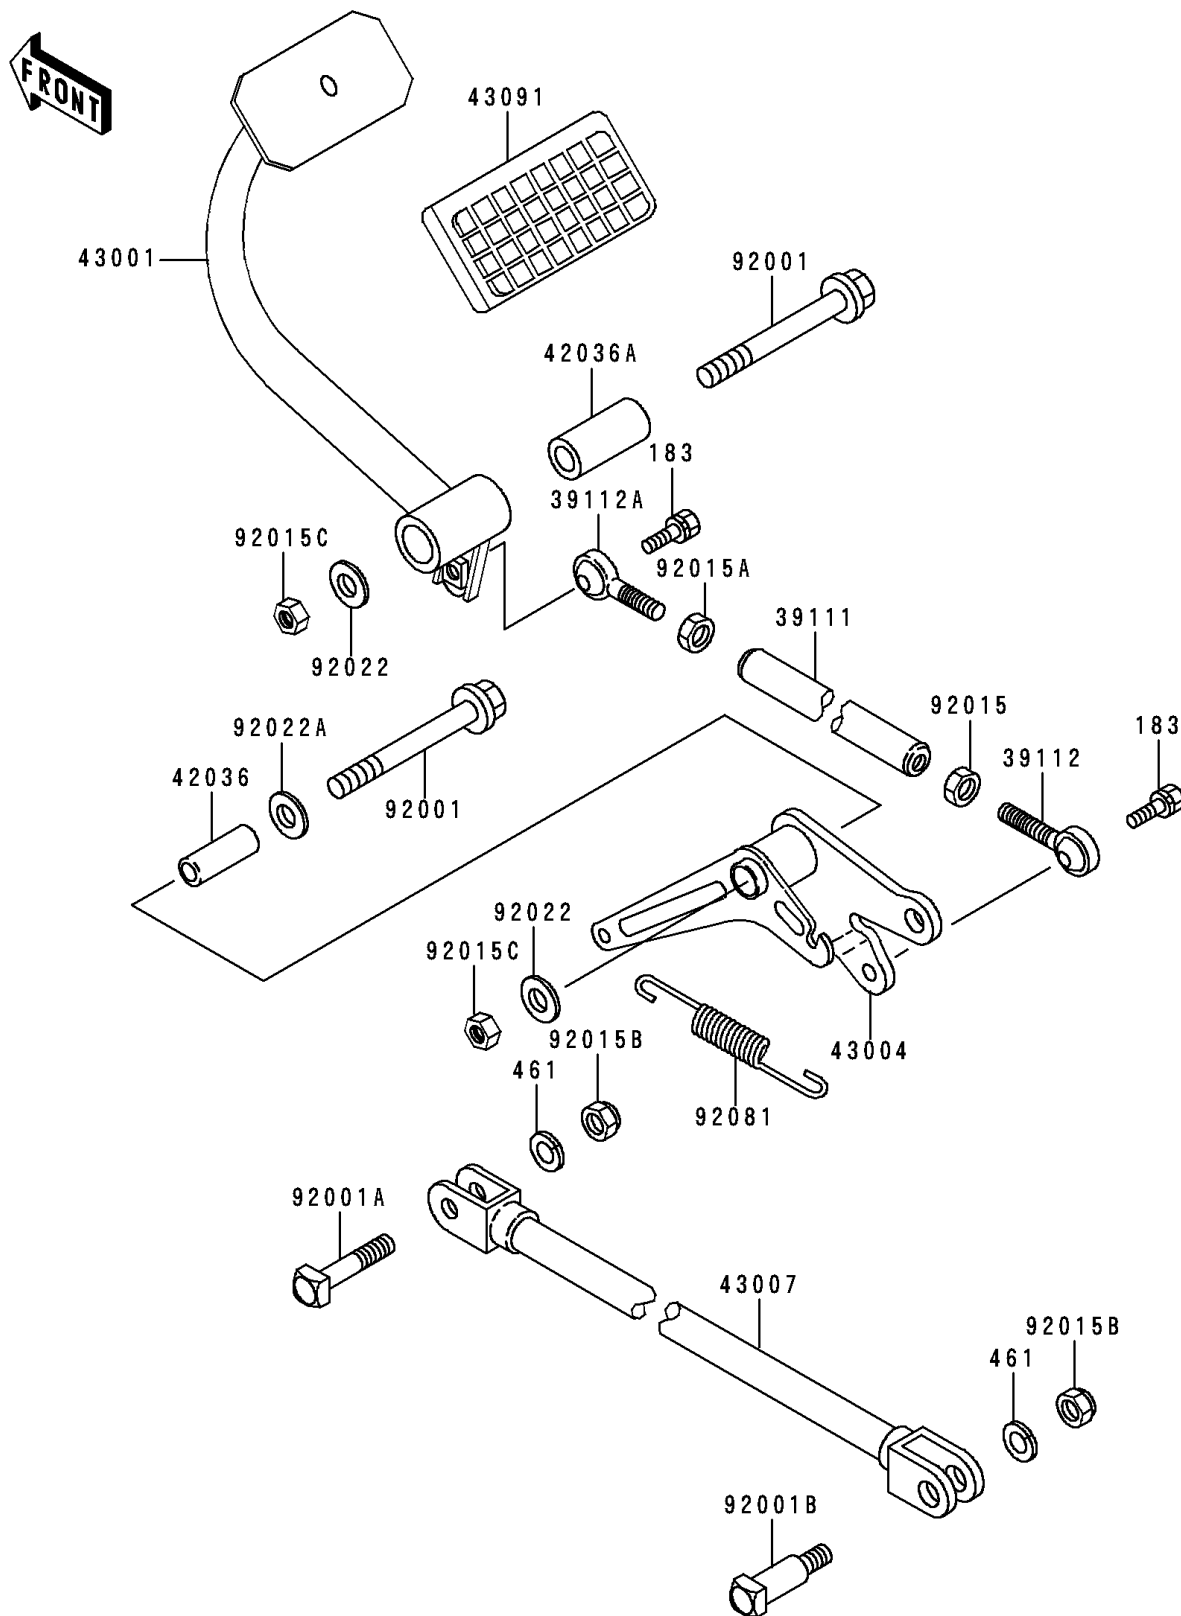

1998 Police 1000

PARTS DIAGRAM

Brake Pedal/Torque Link

F2260

1998 Police 1000

PARTS LIST

Brake Pedal/Torque Link

ITEM NAME

PART NUMBER

QUANTITY
