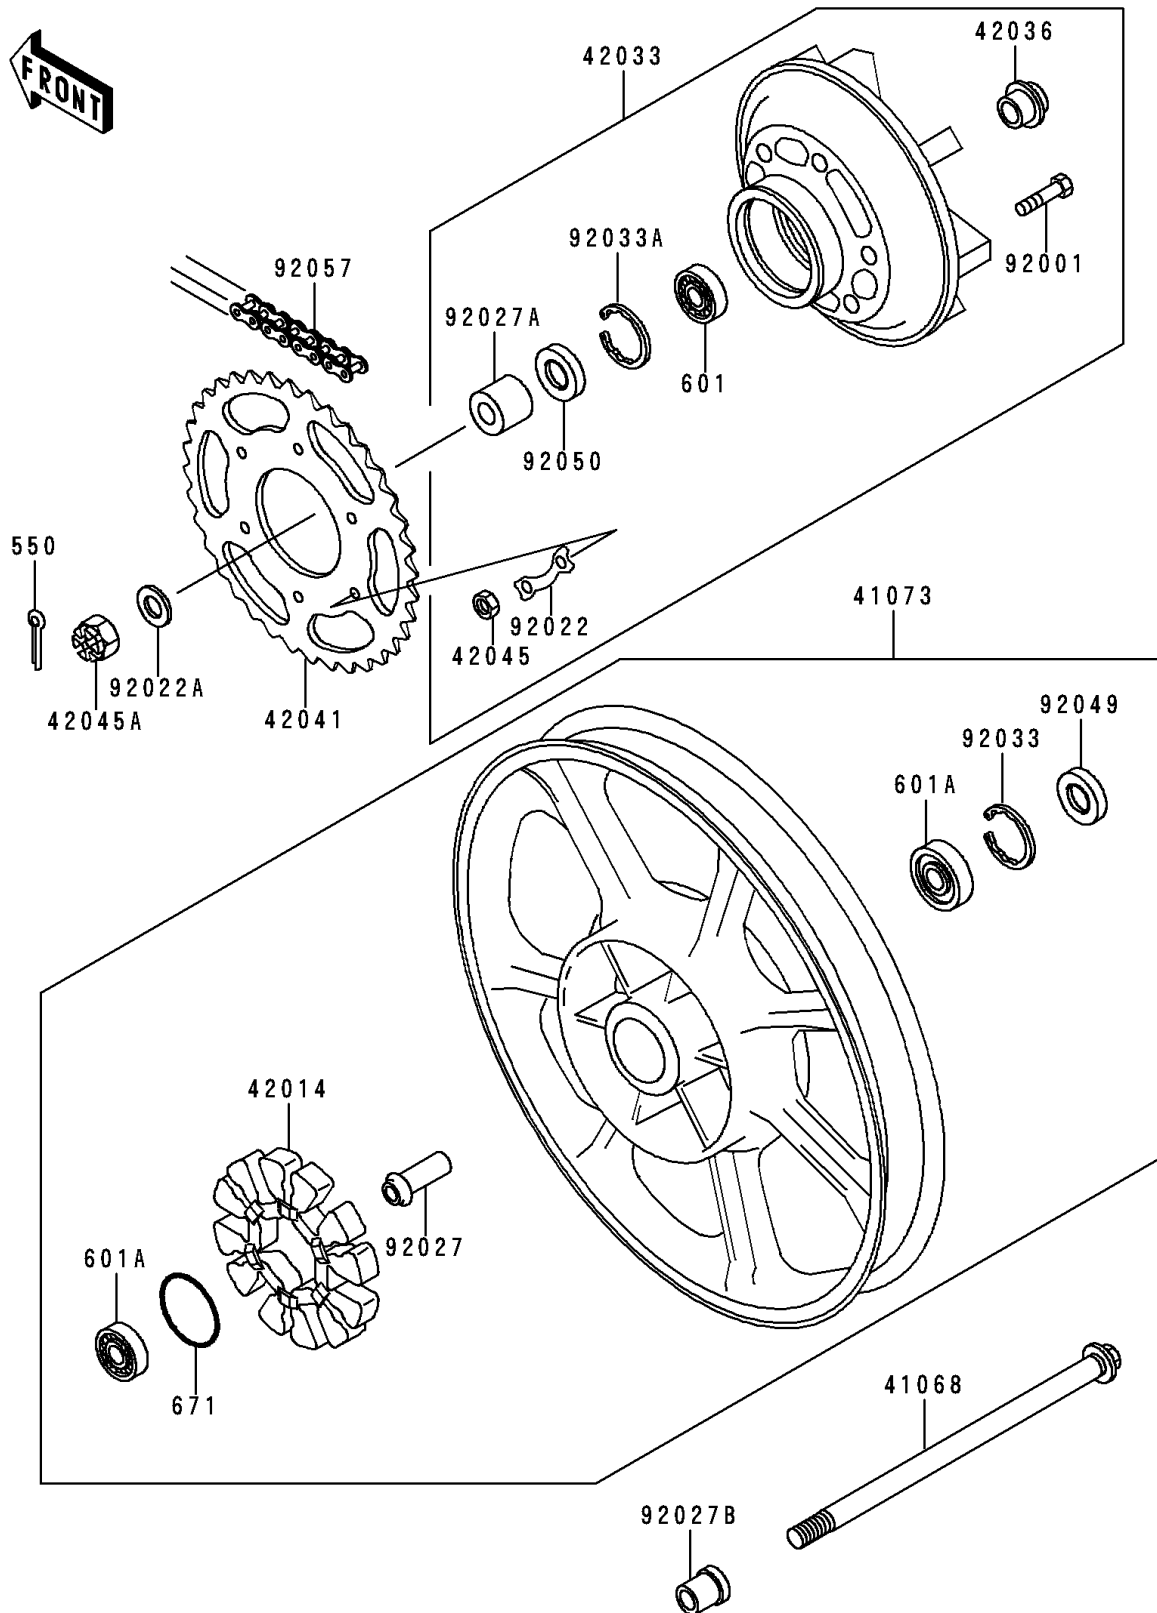

1996 Police 1000

PARTS DIAGRAM

Rear Wheel/Chain

F2240

1996 Police 1000

PARTS LIST

Rear Wheel/Chain

ITEM NAME

PART NUMBER

QUANTITY
