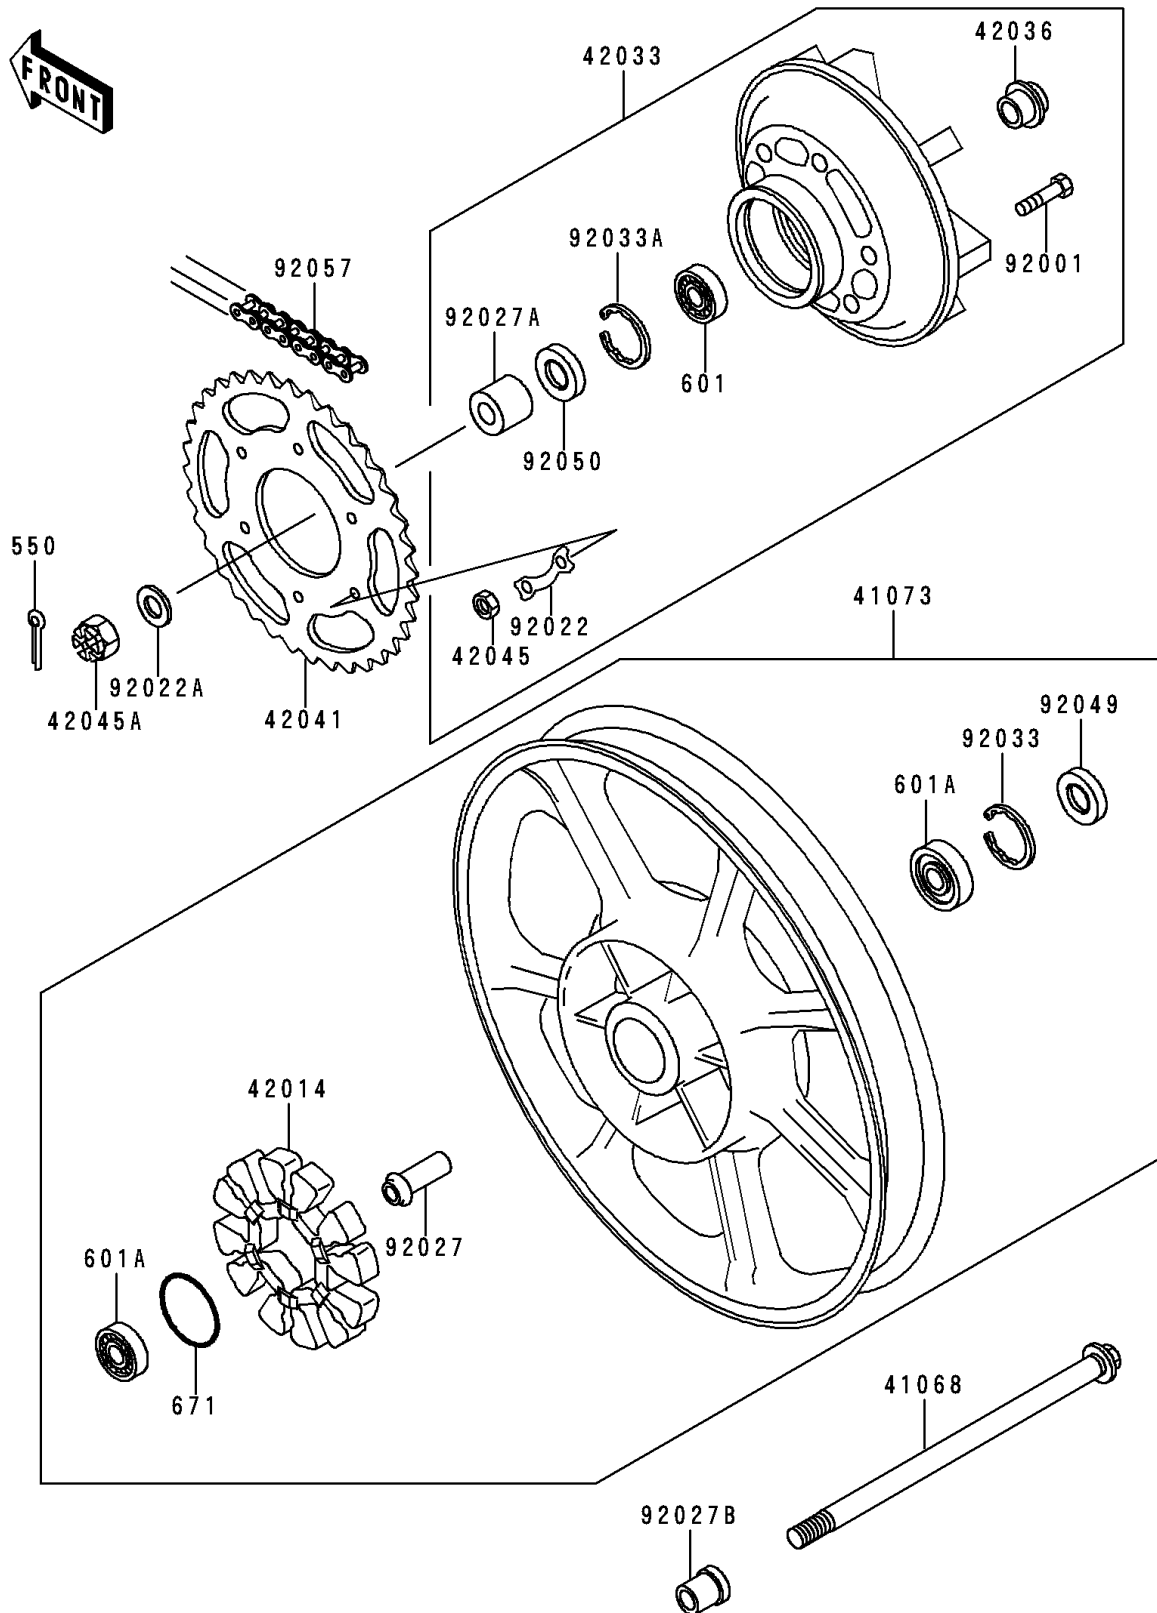

1998 Police 1000

PARTS DIAGRAM

Rear Wheel/Chain

F2240

1998 Police 1000

PARTS LIST

Rear Wheel/Chain

ITEM NAME

PART NUMBER

QUANTITY
