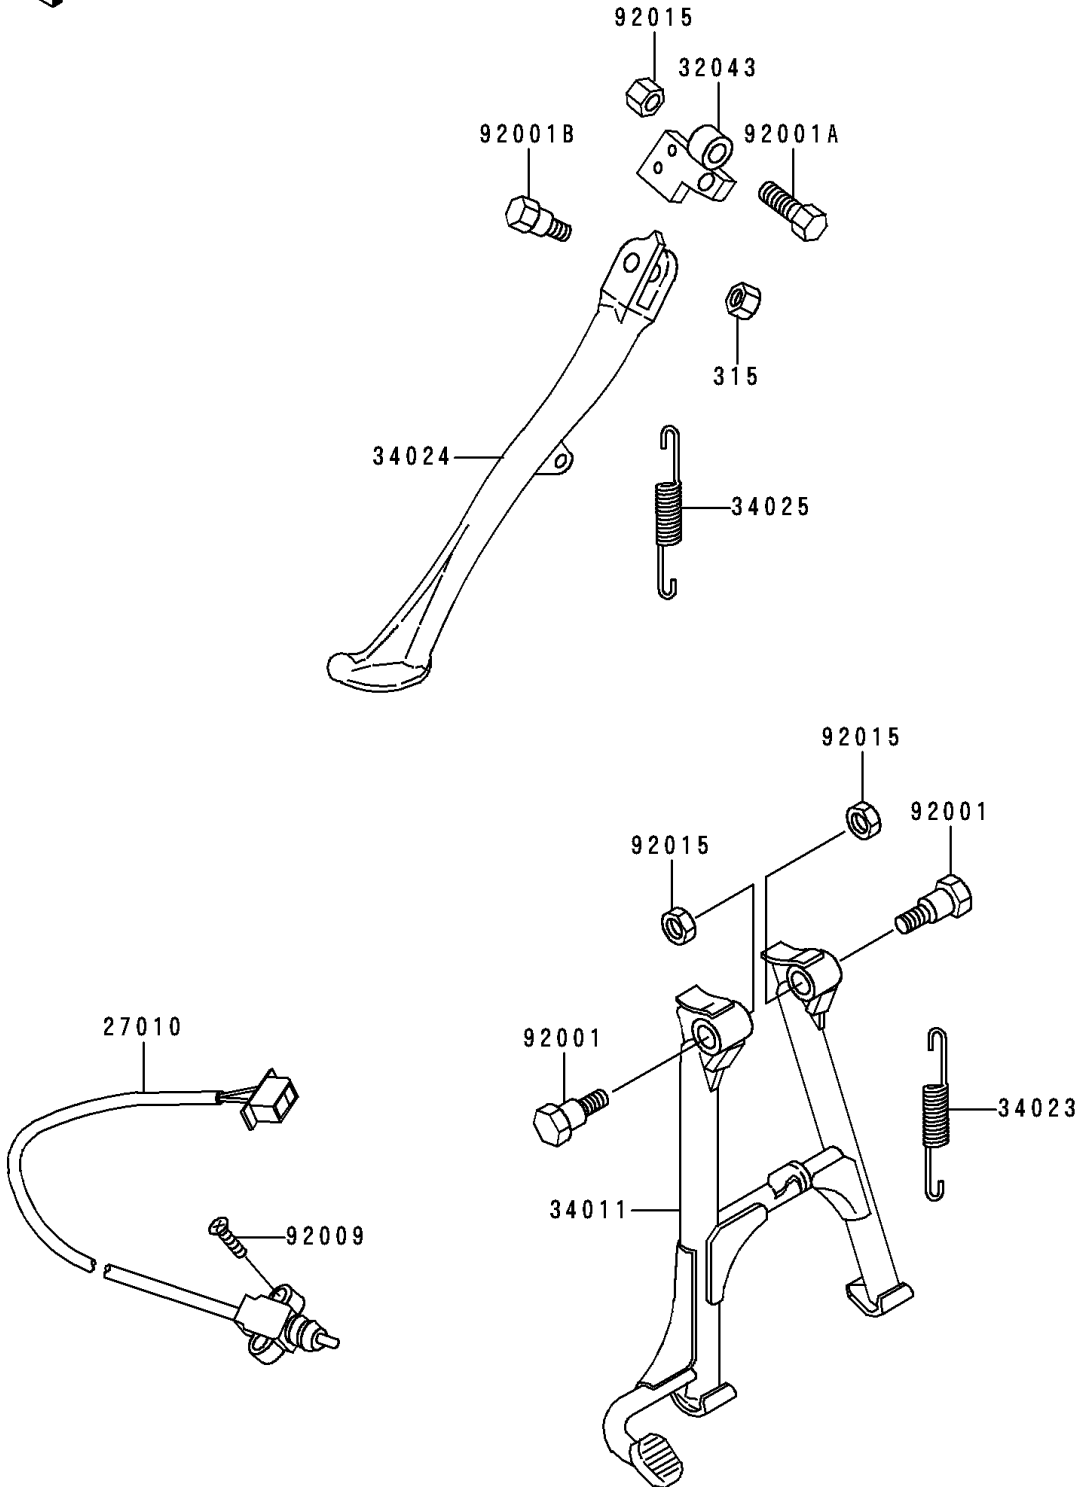

1997 Police 1000

PARTS DIAGRAM

Stand(s)

F2190

1997 Police 1000

PARTS LIST

Stand(s)

ITEM NAME	PART NUMBER	QUANTITY
NUT-HEX-FINE,10MM (Ref # 315)	315B1000	1
SWITCH,SIDE STAND (Ref # 27010)	27010-1203	1
BRACKET-STAND,SIDE (Ref # 32043)	32043-1295	1
STAND-CENTER (Ref # 34011)	34011-1139	1
SPRING,CNT STAND (Ref # 34023)	34023-012	1
STAND-SIDE (Ref # 34024)	34024-1216	1
SPRING,STAND (Ref # 34025)	34025-005	1
BOLT,CENTER STAND (Ref # 92001)	92001-1214	2
BOLT,10X16 (Ref # 92001A)	92001-4013	1
BOLT,SIDE STAND (Ref # 92001B)	92001-4028	1
SCREW,5X20 (Ref # 92009)	92009-1359	2
NUT,LOCK,10MM (Ref # 92015)	92015-1376	3