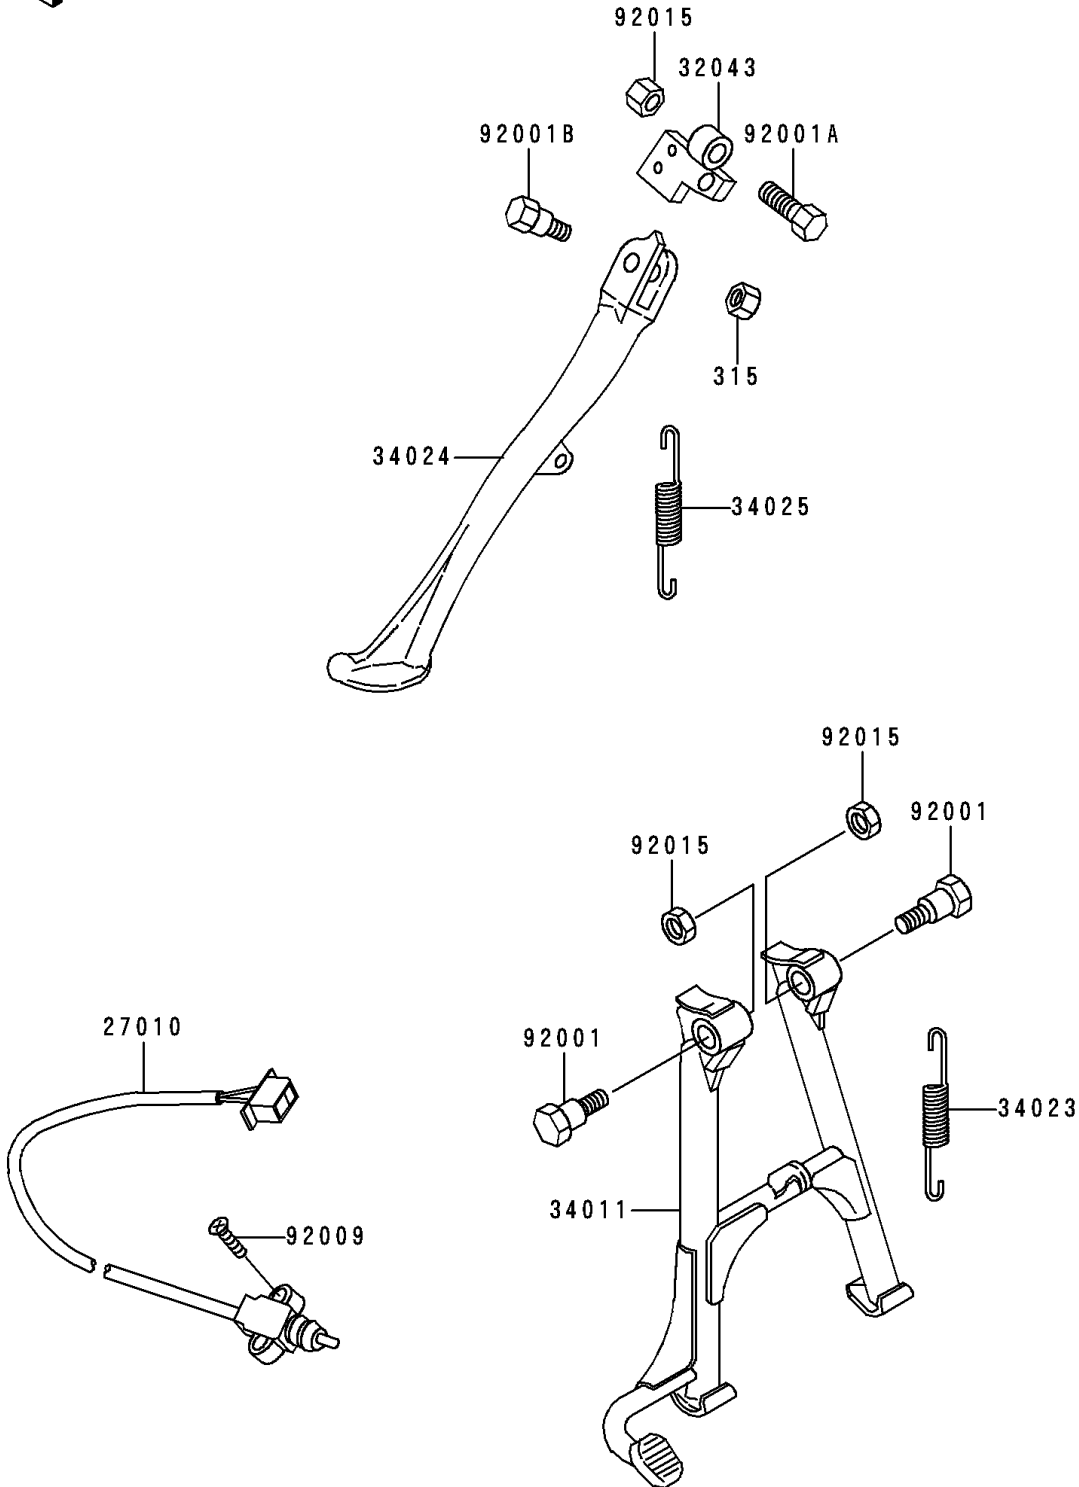

# 1996 Police 1000

## PARTS DIAGRAM

Stand(s)

F2190

## PARTS LIST

Stand(s)

**ITEM NAME**

**PART NUMBER**

**QUANTITY**

---