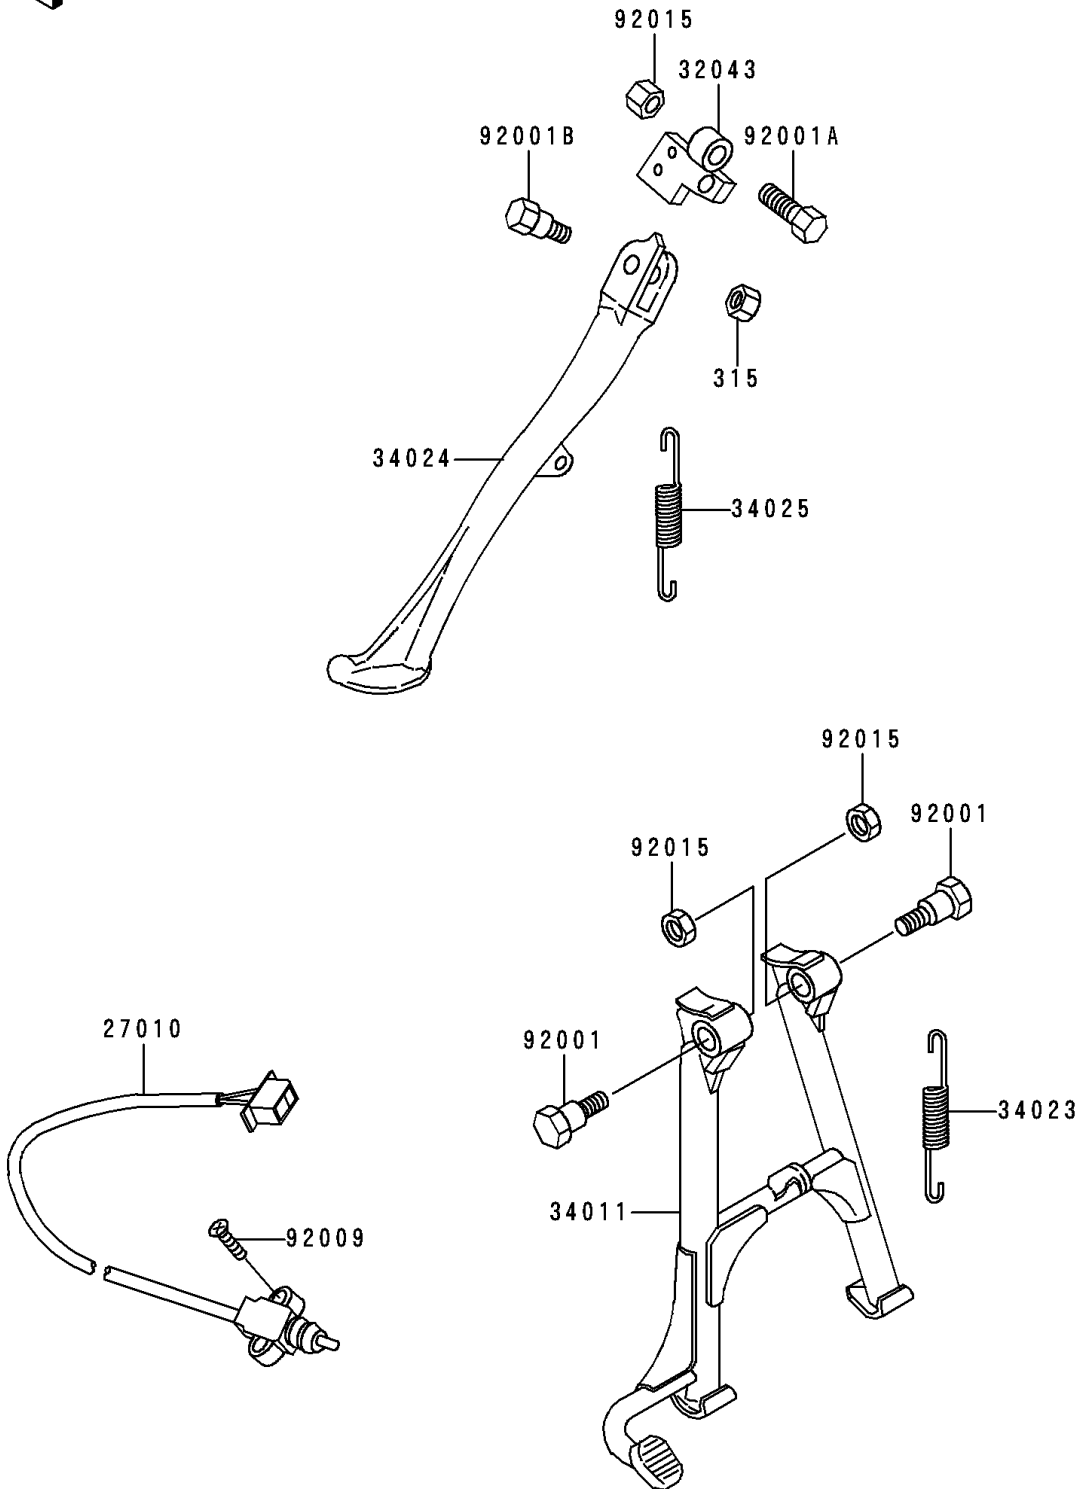

1998 Police 1000

PARTS DIAGRAM

Stand(s)

F2190

1998 Police 1000

PARTS LIST

Stand(s)

ITEM NAME

PART NUMBER

QUANTITY
