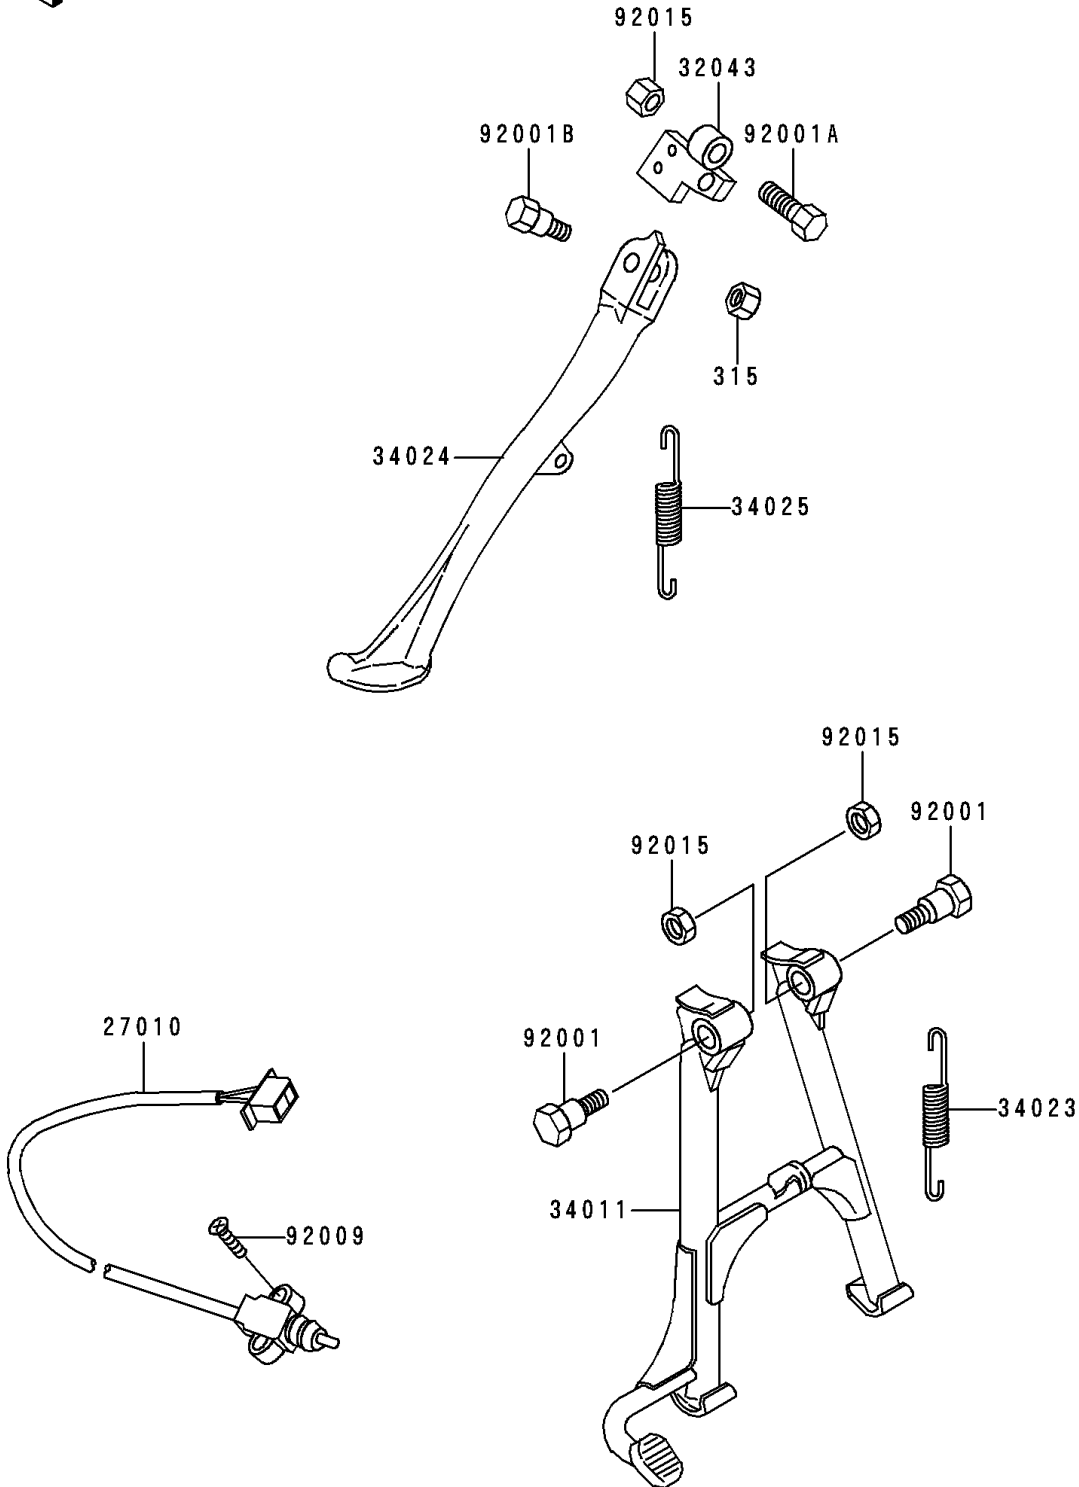

1997 Police 1000

PARTS DIAGRAM

Stand(s)

F2190

1997 Police 1000

PARTS LIST

Stand(s)

ITEM NAME

PART NUMBER

QUANTITY
