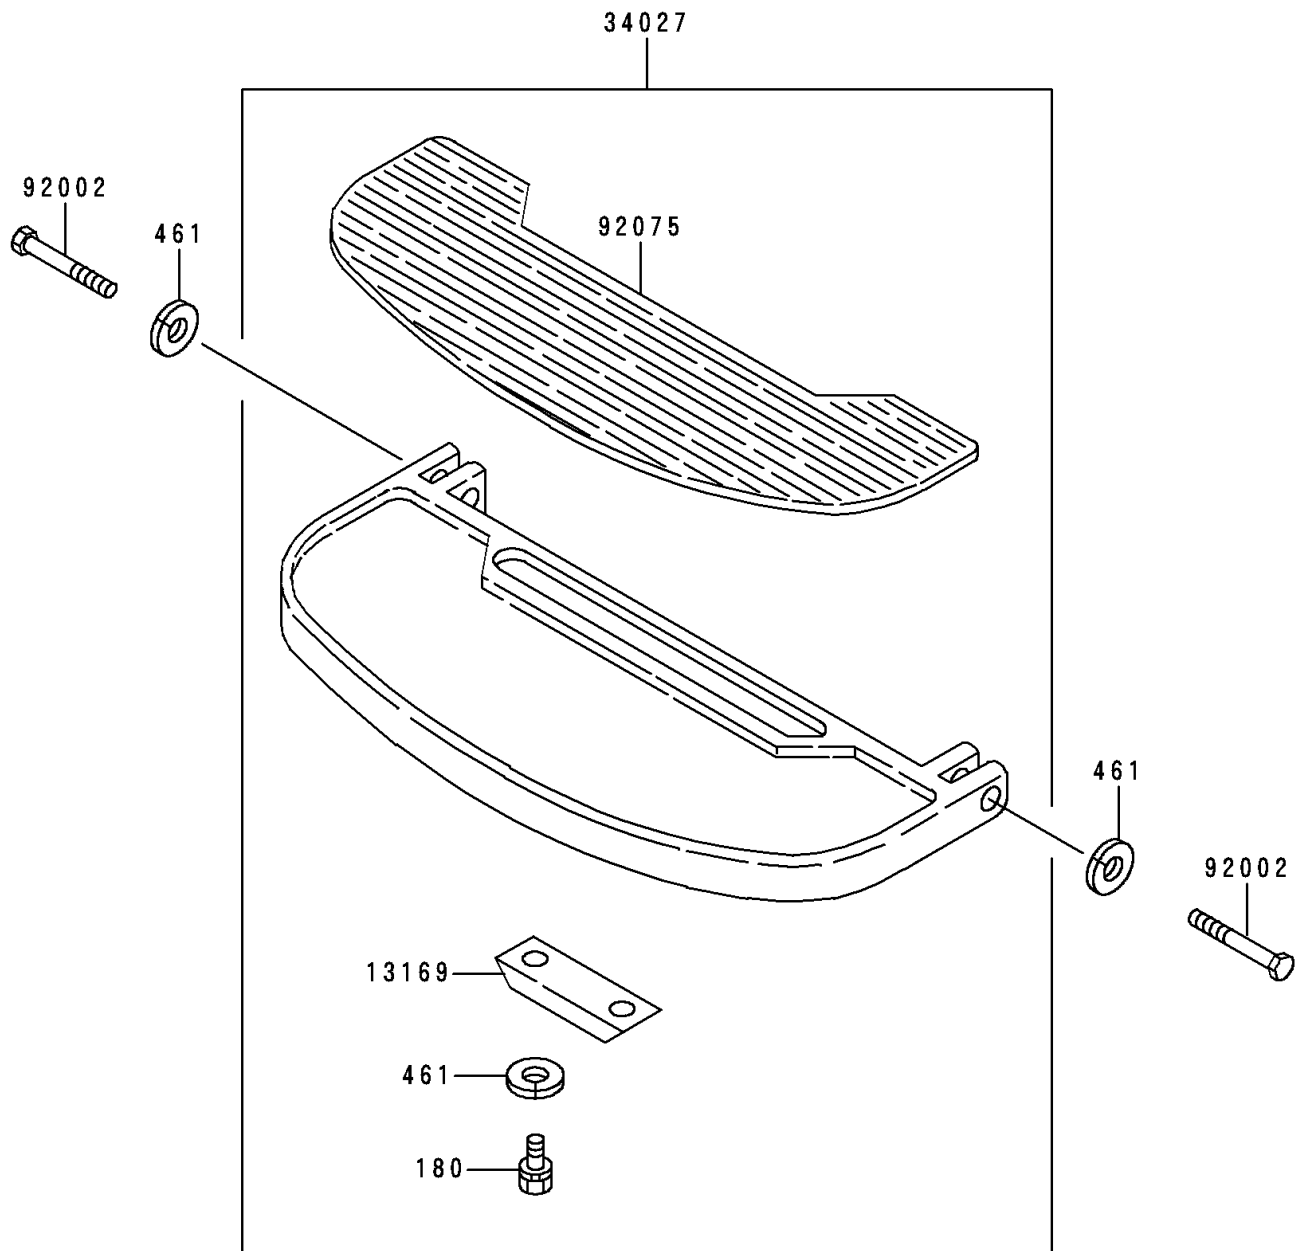

1998 Police 1000

PARTS DIAGRAM

Footrests

F2160

1998 Police 1000

PARTS LIST

Footrests

ITEM NAME

PART NUMBER

QUANTITY
