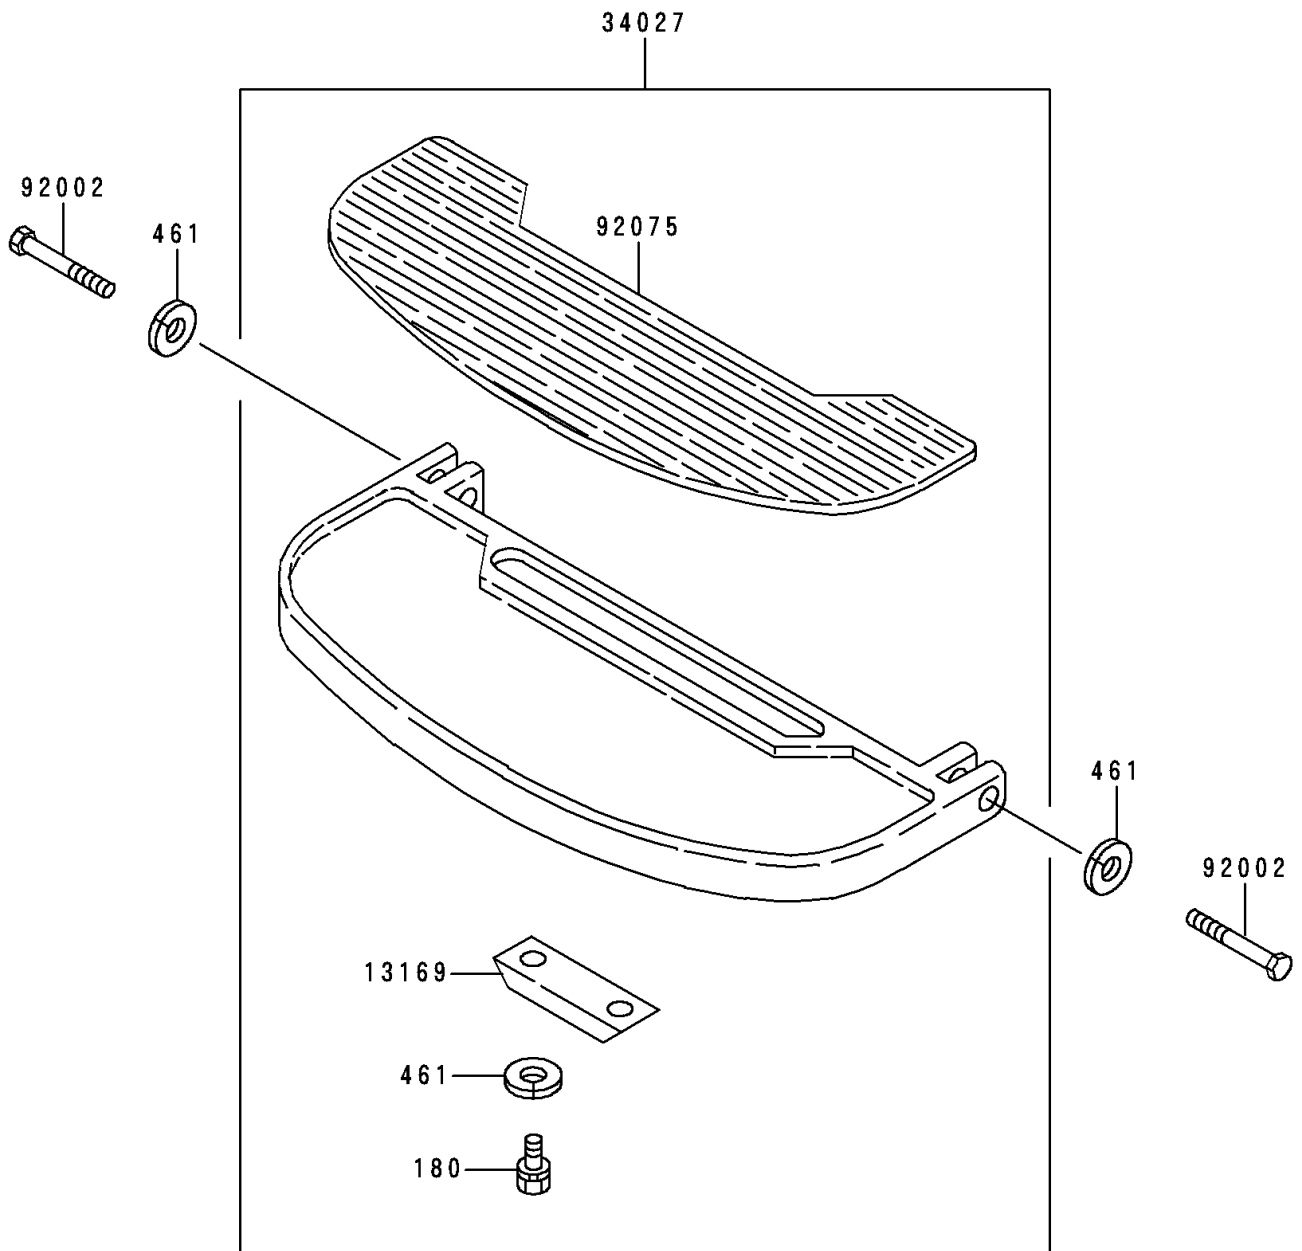

1997 Police 1000

PARTS DIAGRAM

Footrests

F2160

1997 Police 1000

PARTS LIST

Footrests

ITEM NAME	PART NUMBER	QUANTITY
-----------	-------------	----------
