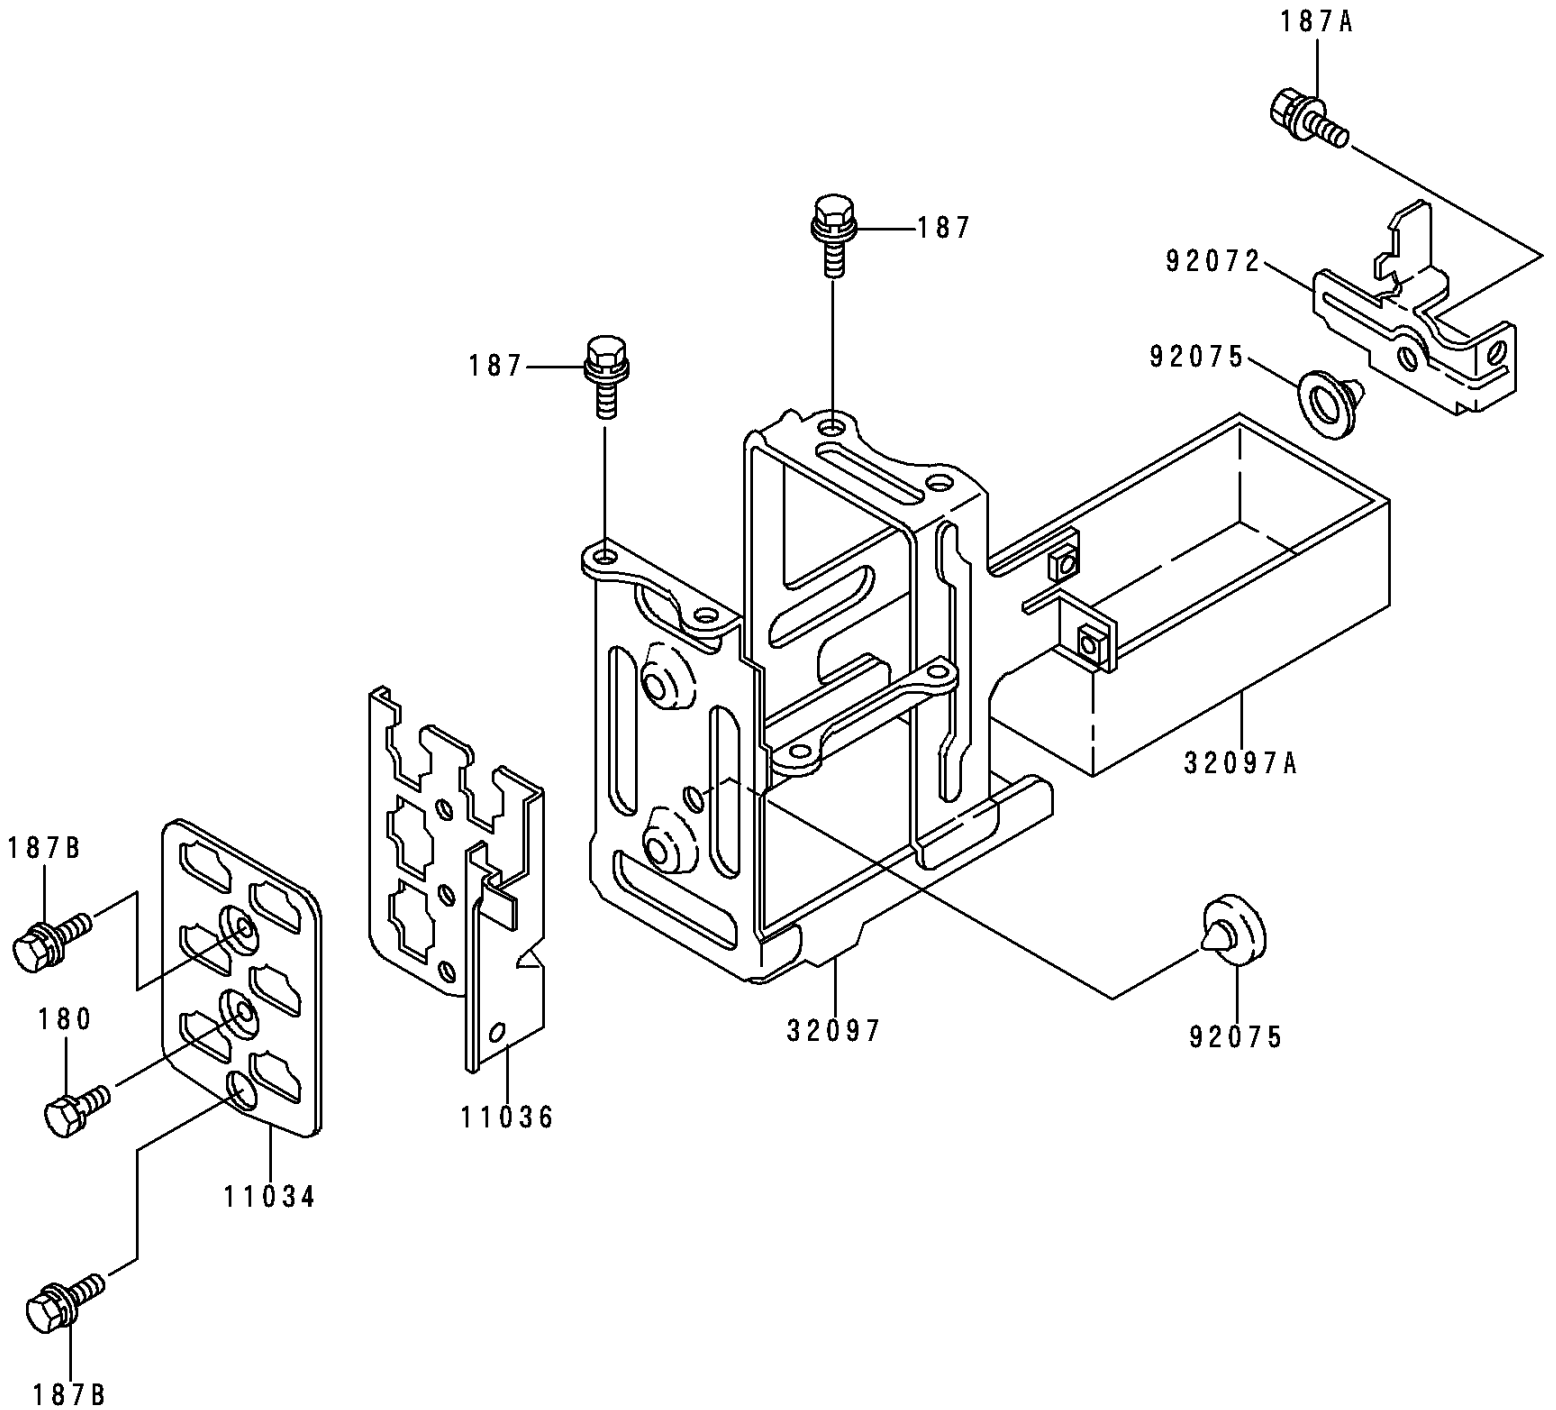

1996 Police 1000

PARTS DIAGRAM

Battery Case

F2132

1996 Police 1000

PARTS LIST

Battery Case

ITEM NAME

PART NUMBER

QUANTITY
