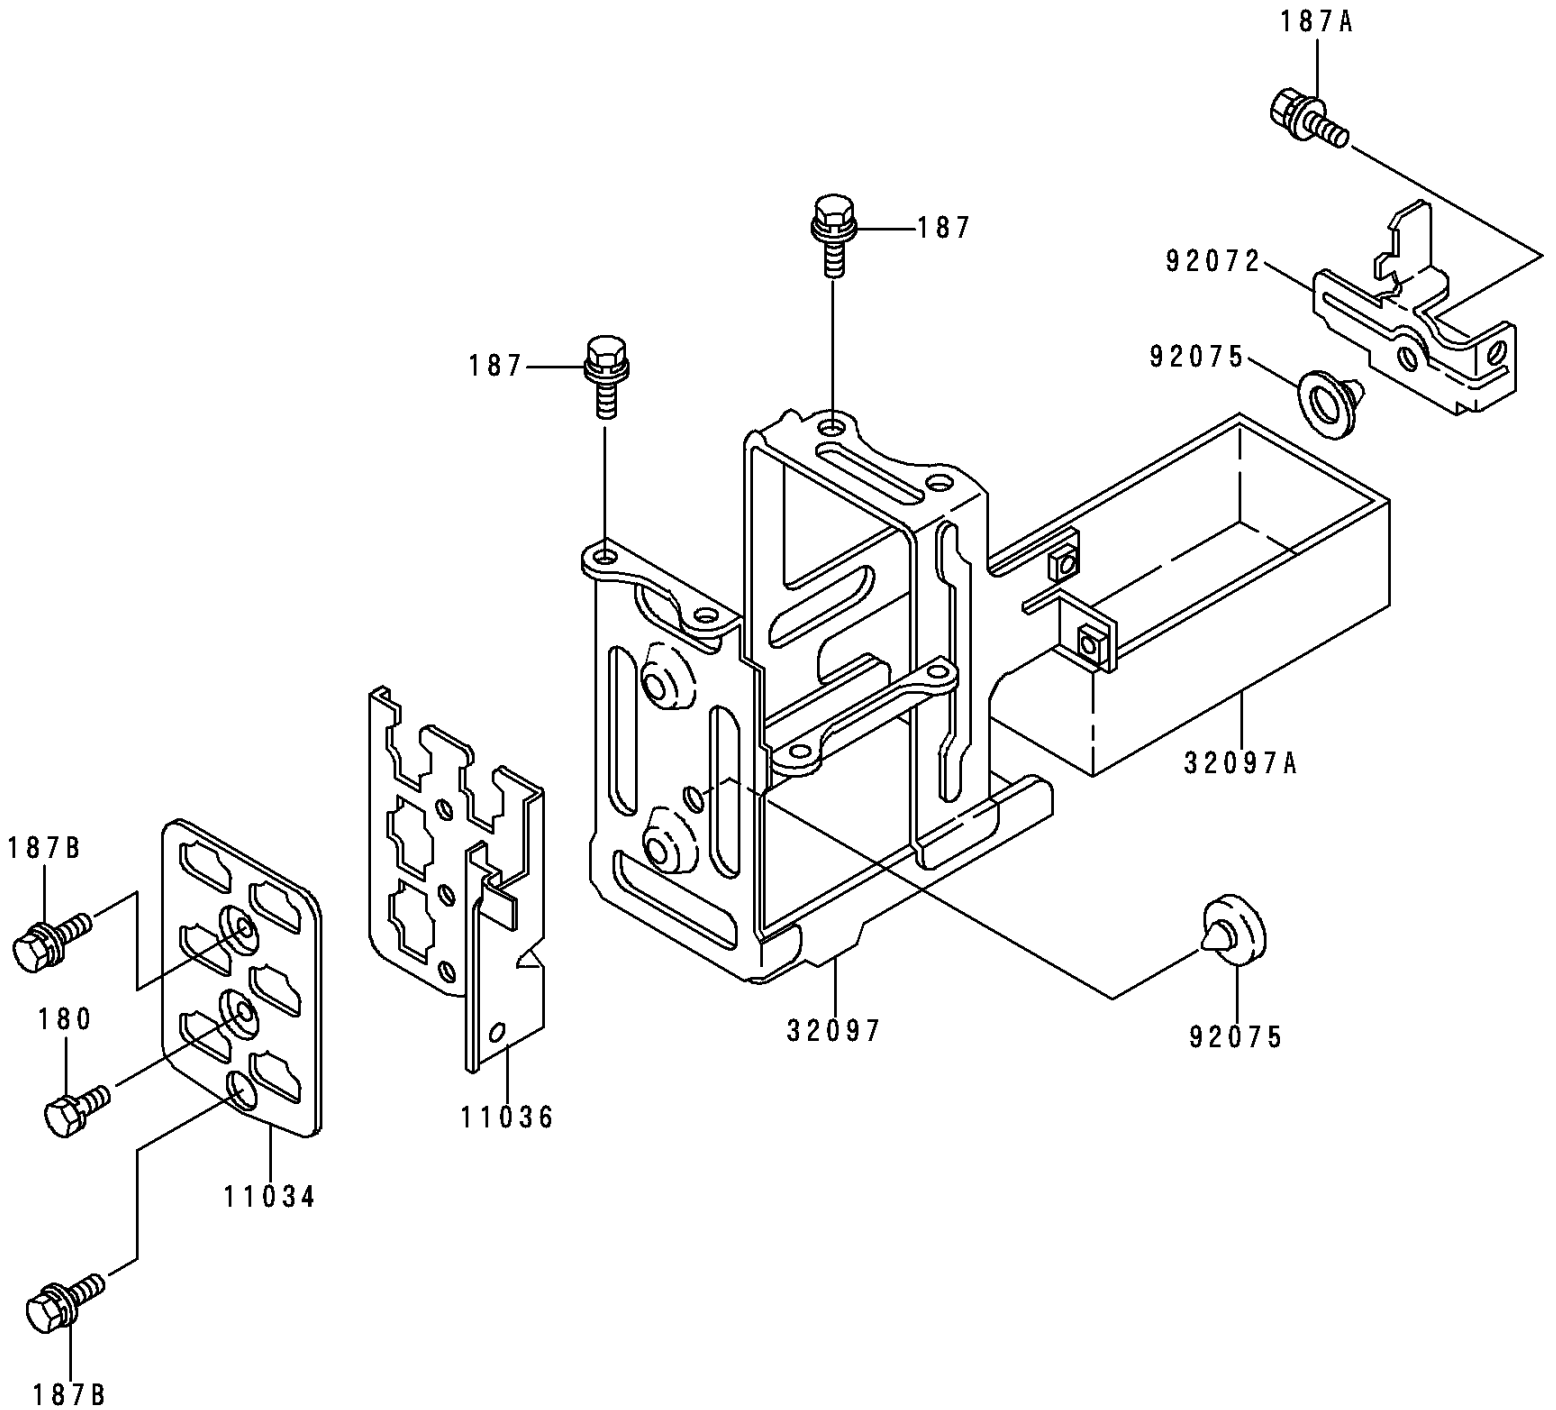

1998 Police 1000

PARTS DIAGRAM

Battery Case

F2132

1998 Police 1000

PARTS LIST

Battery Case

ITEM NAME

PART NUMBER

QUANTITY
