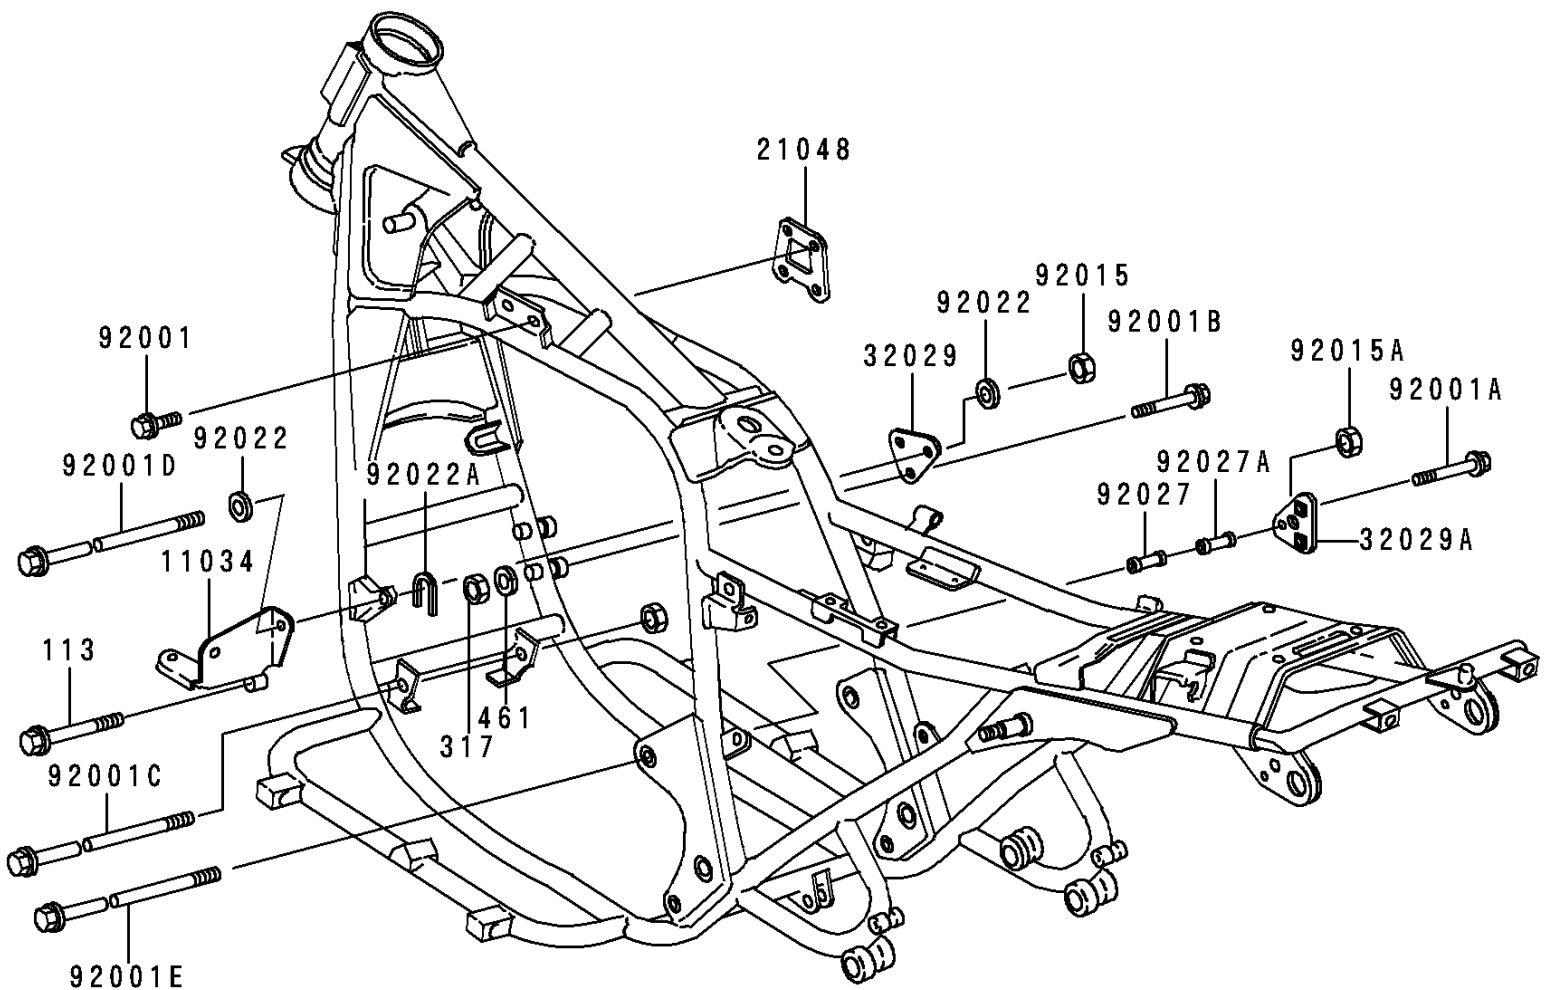

1996 Police 1000

PARTS DIAGRAM

Frame Fittings

F2131

1996 Police 1000

PARTS LIST Frame Fittings

ITEM NAME	PART NUMBER	QUANTITY
-----------	-------------	----------
