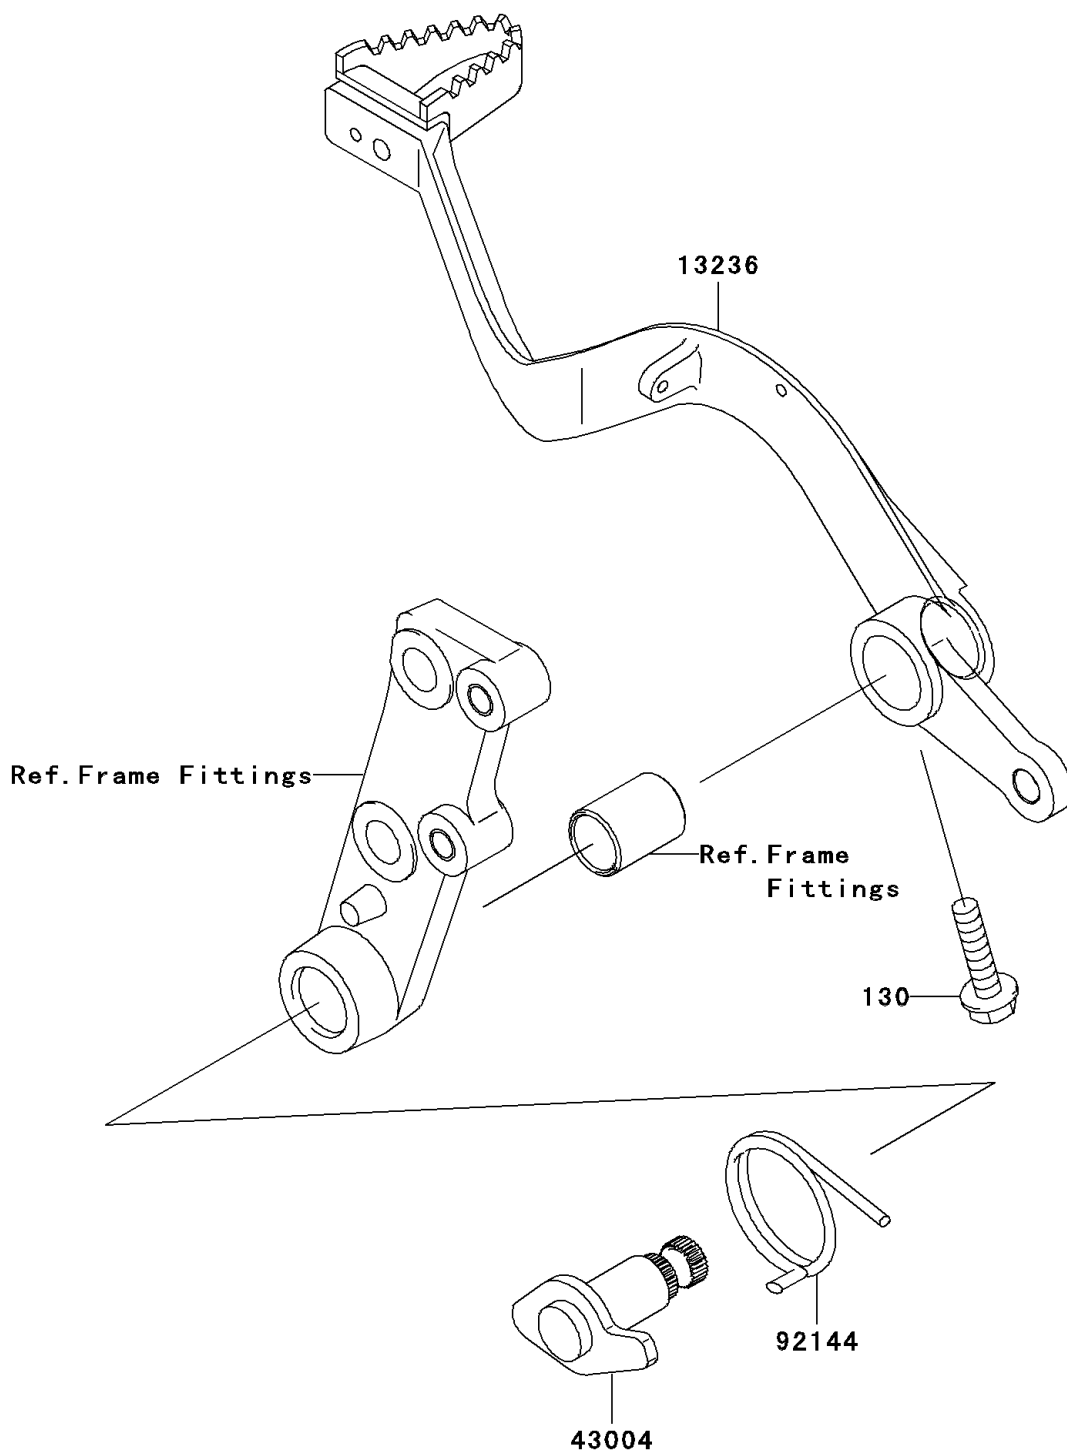

2009 KLR™ 650

PARTS DIAGRAM

Brake Pedal

Kawasaki

Let the Good Times Roll®

F2260

2009 KLR™ 650

PARTS LIST

Brake Pedal

Kawasaki

Let the Good Times Roll®

ITEM NAME

PART NUMBER

QUANTITY
