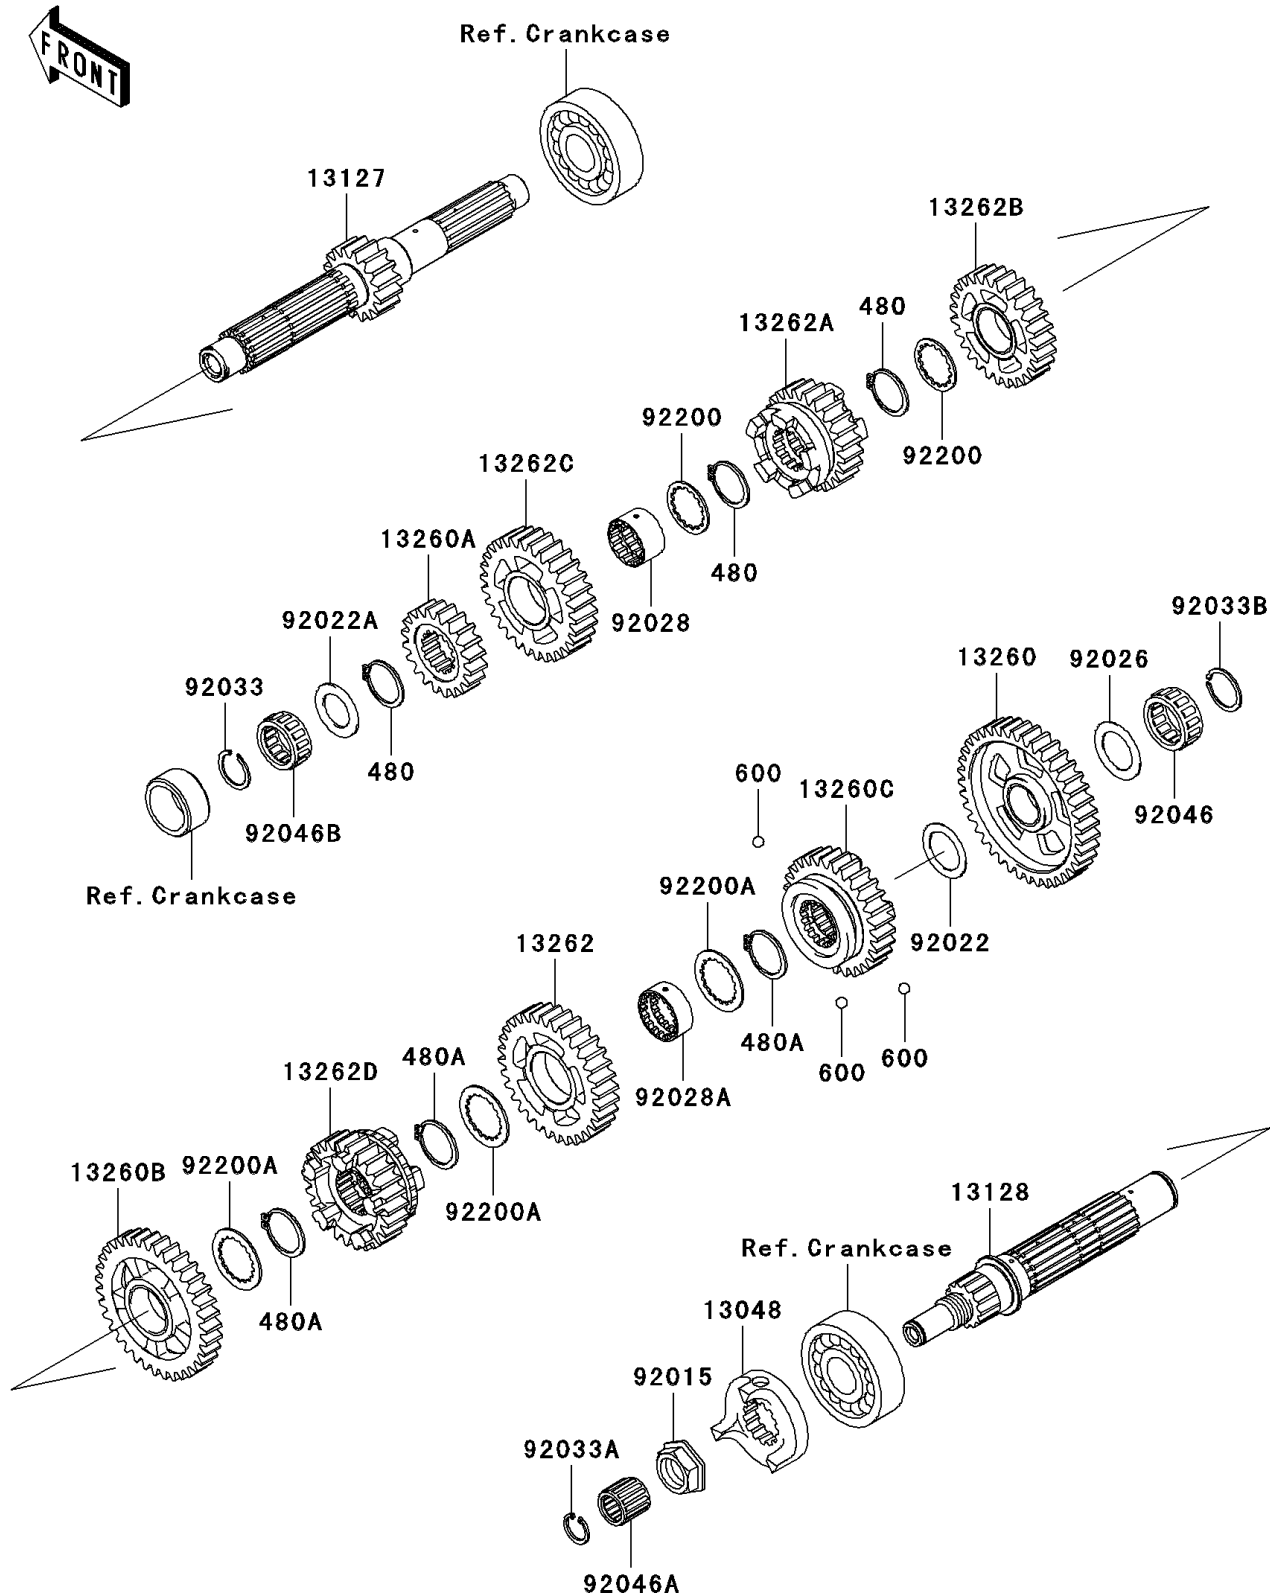

2008 Vulcan® 1600 Classic

PARTS DIAGRAM

Transmission

E1361

2008 Vulcan[®] 1600 Classic

PARTS LIST

Transmission

ITEM NAME

PART NUMBER

QUANTITY
