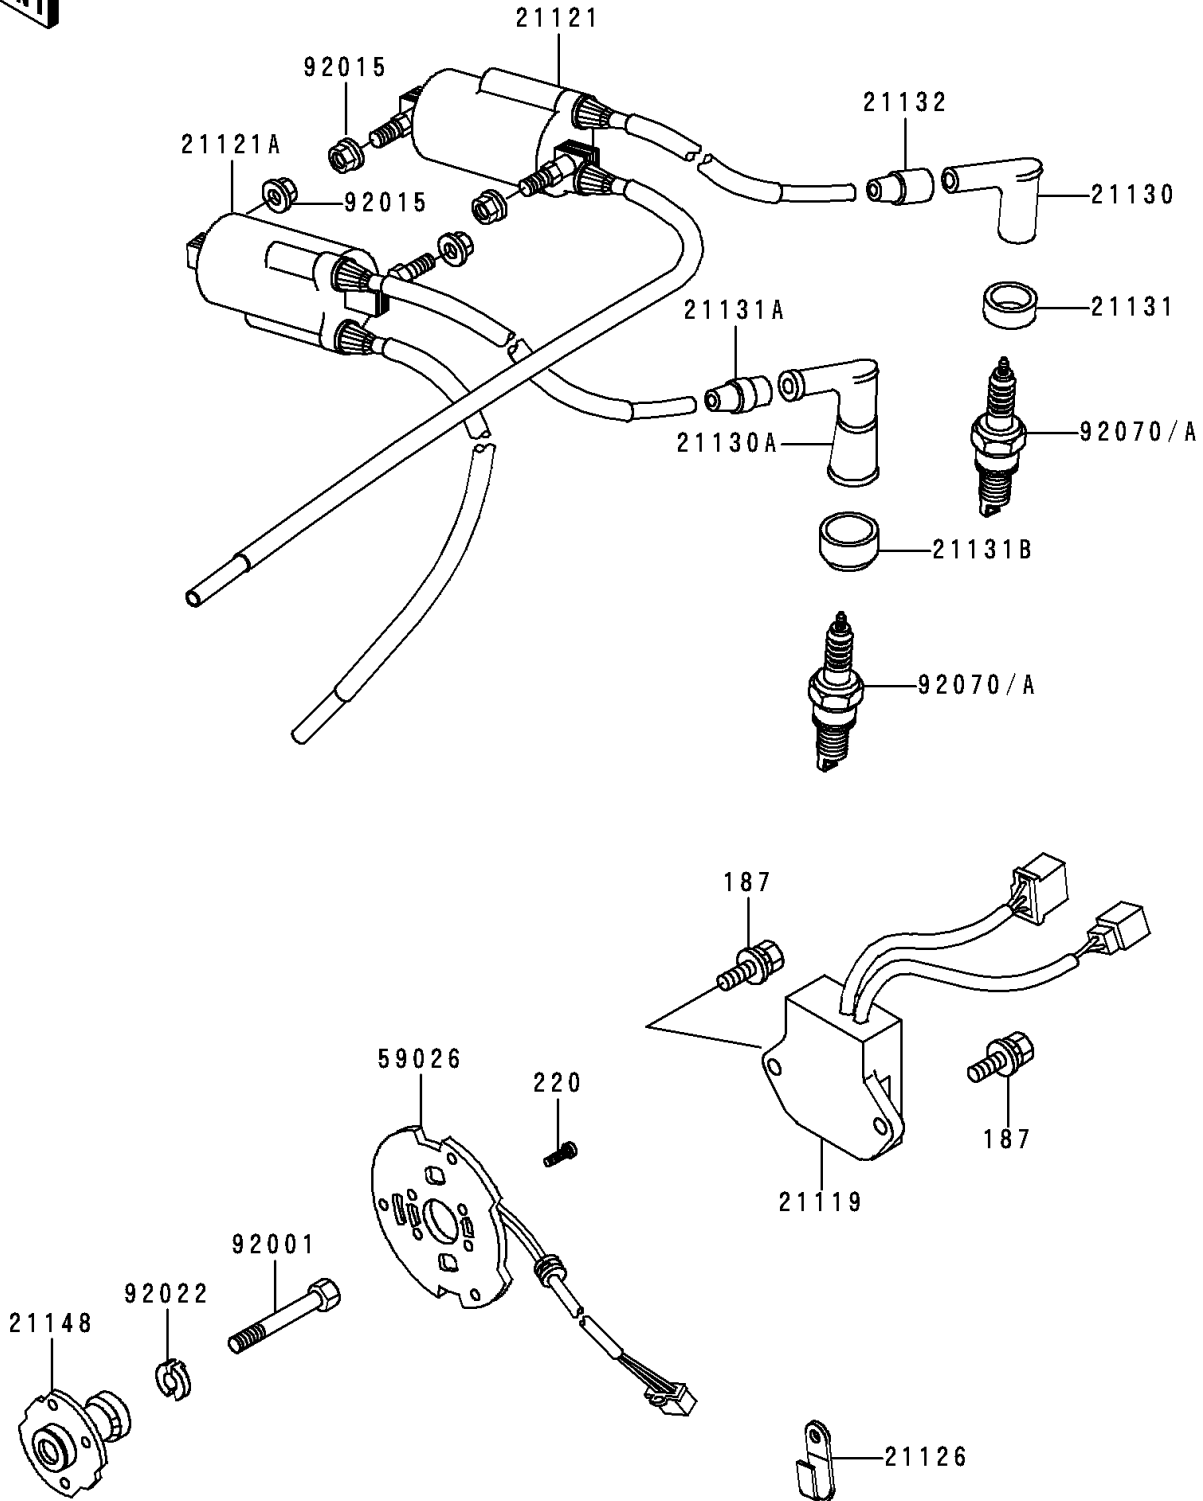

1996 Police 1000

PARTS DIAGRAM

Ignition System

E1830

1996 Police 1000

PARTS LIST

Ignition System

ITEM NAME

PART NUMBER

QUANTITY
