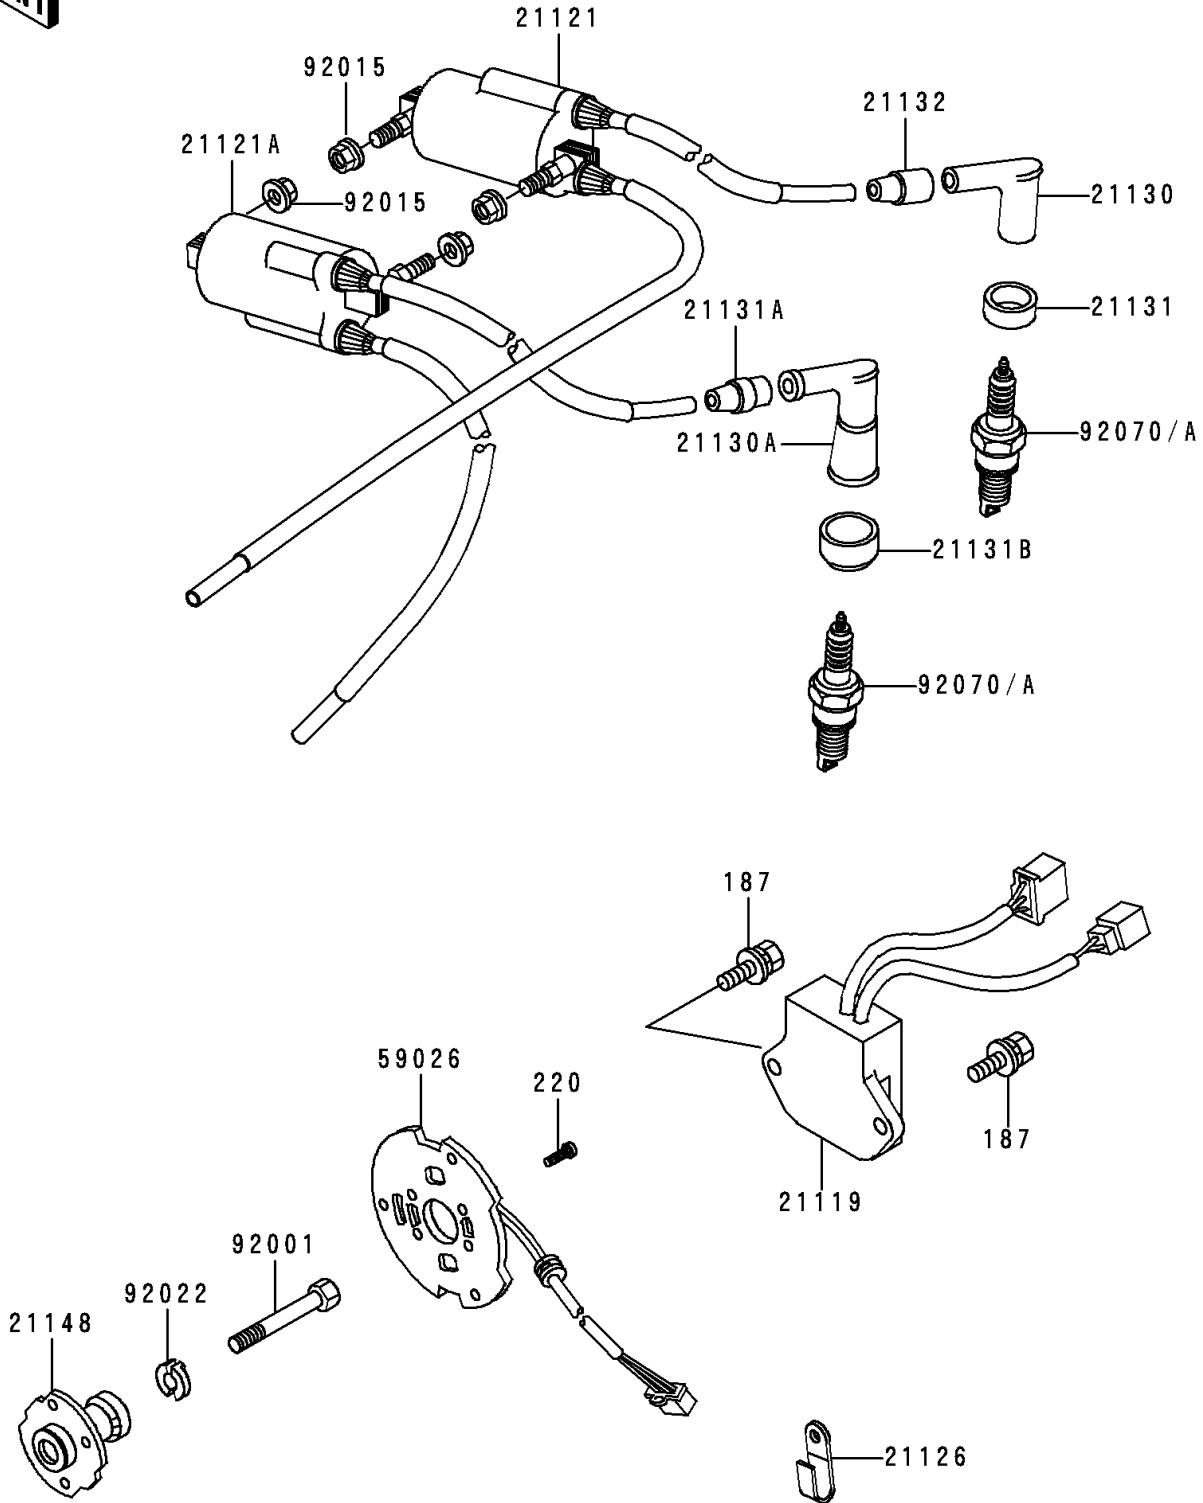

1998 Police 1000

PARTS DIAGRAM

Ignition System

E1830

1998 Police 1000

PARTS LIST

Ignition System

ITEM NAME	PART NUMBER	QUANTITY
-----------	-------------	----------
