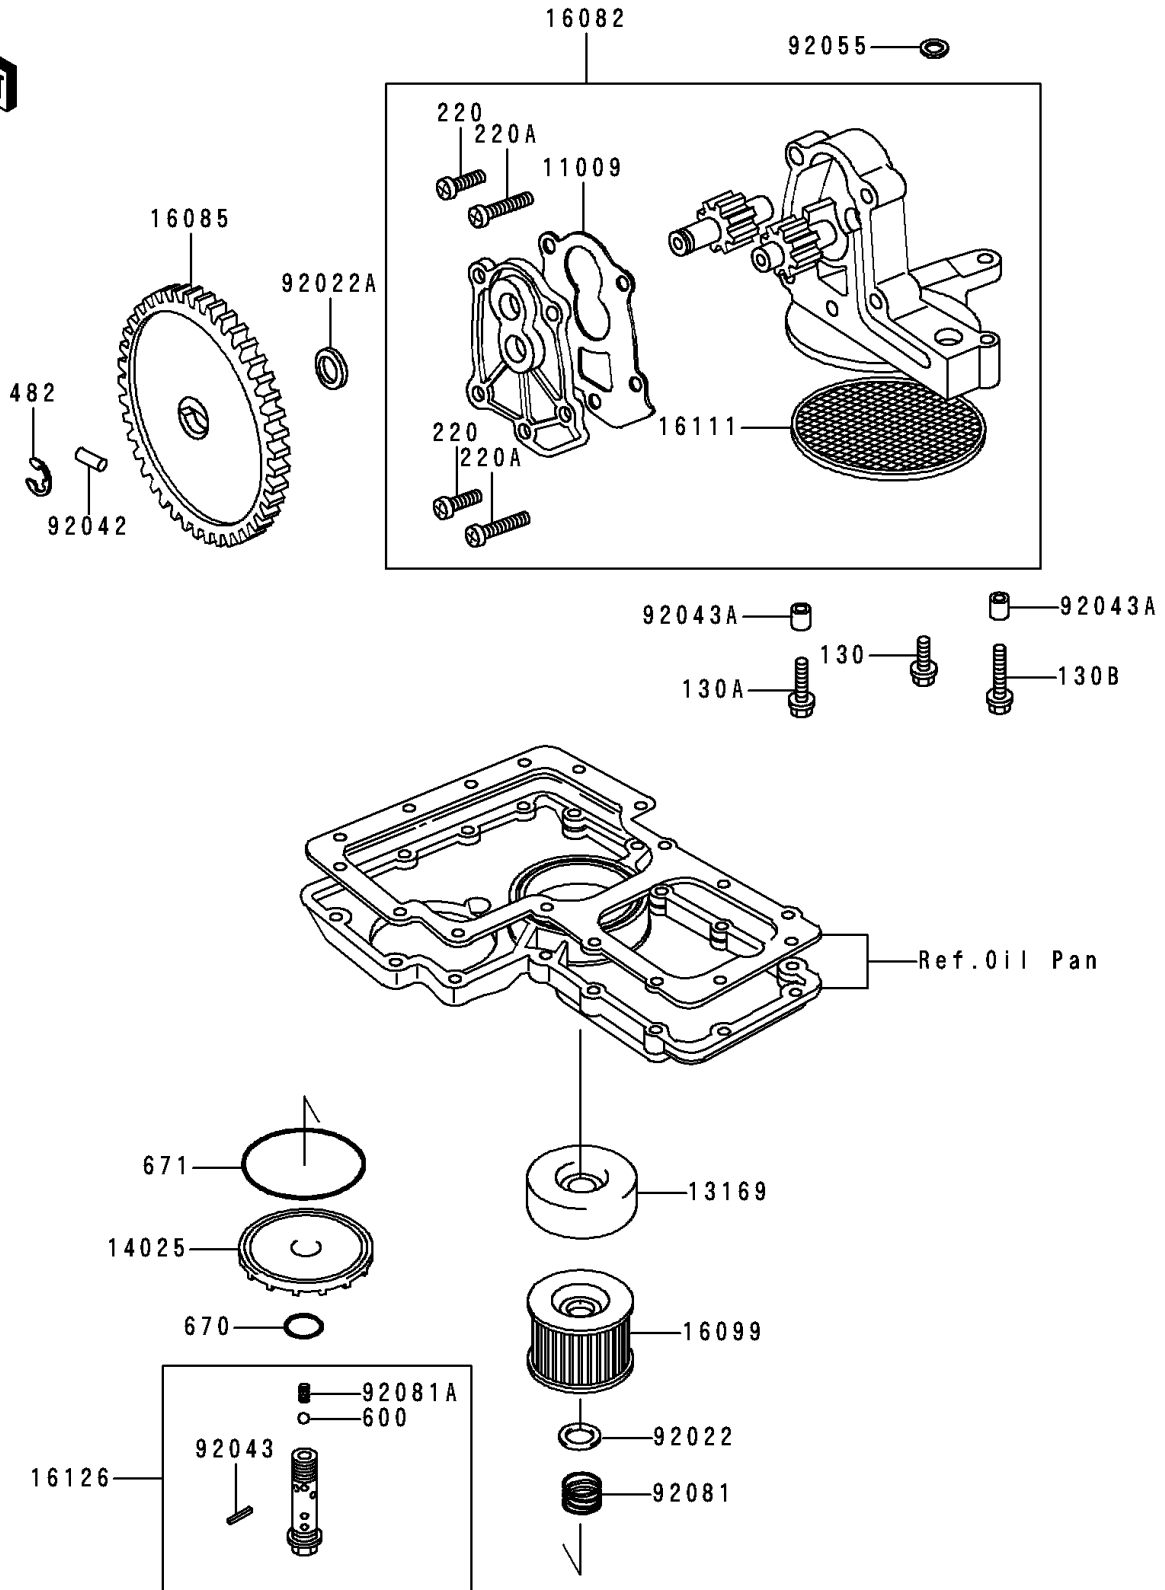

1996 Police 1000

PARTS DIAGRAM

Oil Pump/Oil Filter

E1710

1996 Police 1000

PARTS LIST

Oil Pump/Oil Filter

ITEM NAME

PART NUMBER

QUANTITY
