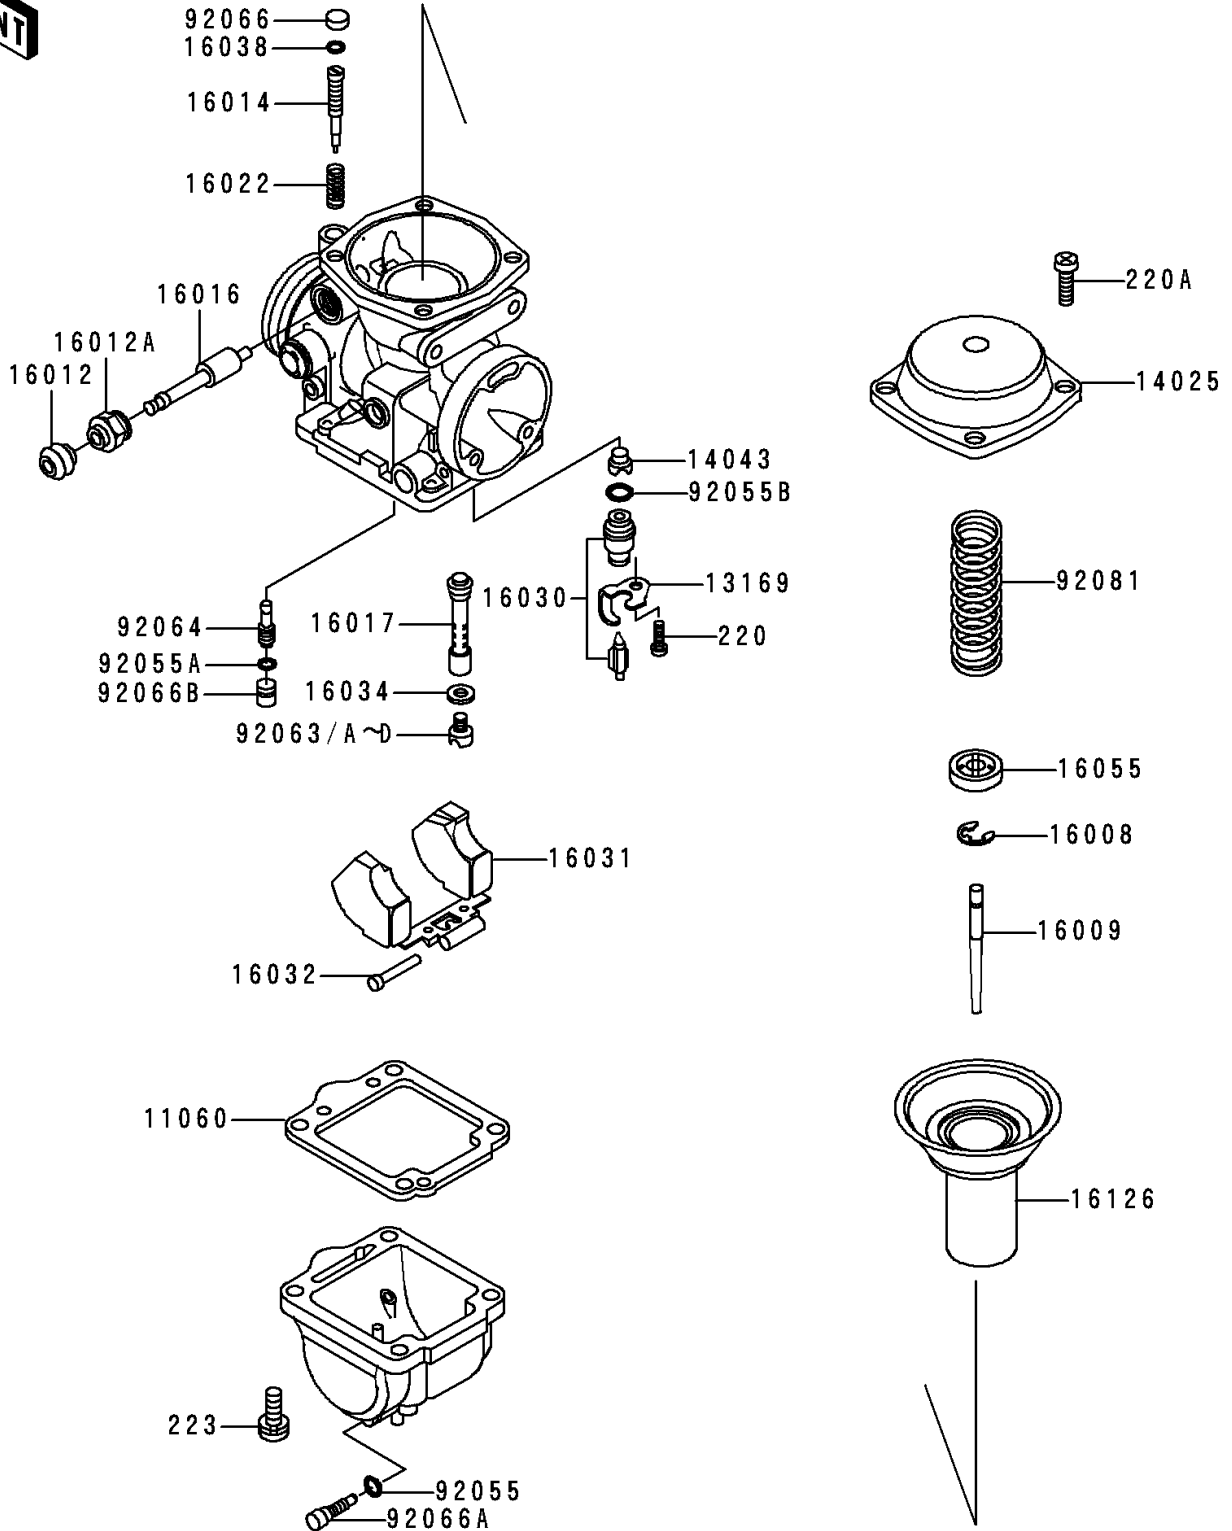

1996 Police 1000

PARTS DIAGRAM

Carburetor Parts

E1612

1996 Police 1000

PARTS LIST

Carburetor Parts

ITEM NAME

PART NUMBER

QUANTITY
