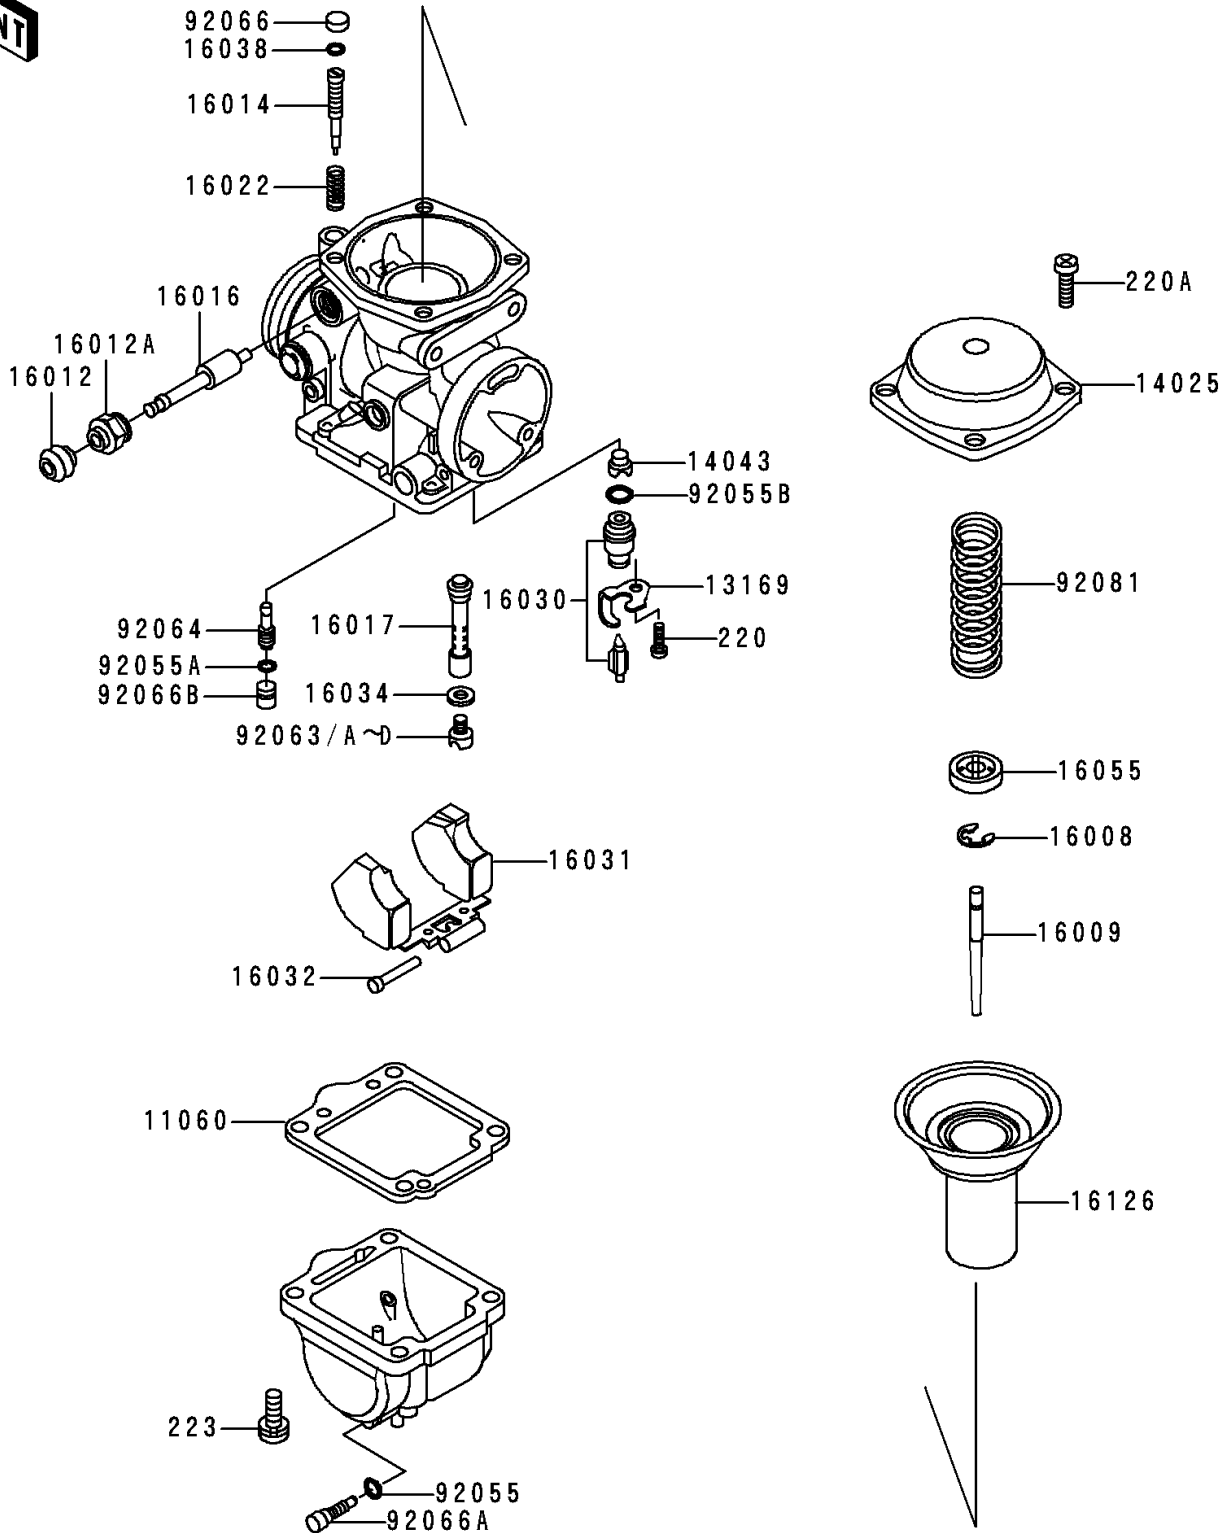

1997 Police 1000

PARTS DIAGRAM

Carburetor Parts

E1612

1997 Police 1000

PARTS LIST

Carburetor Parts

ITEM NAME

PART NUMBER

QUANTITY
