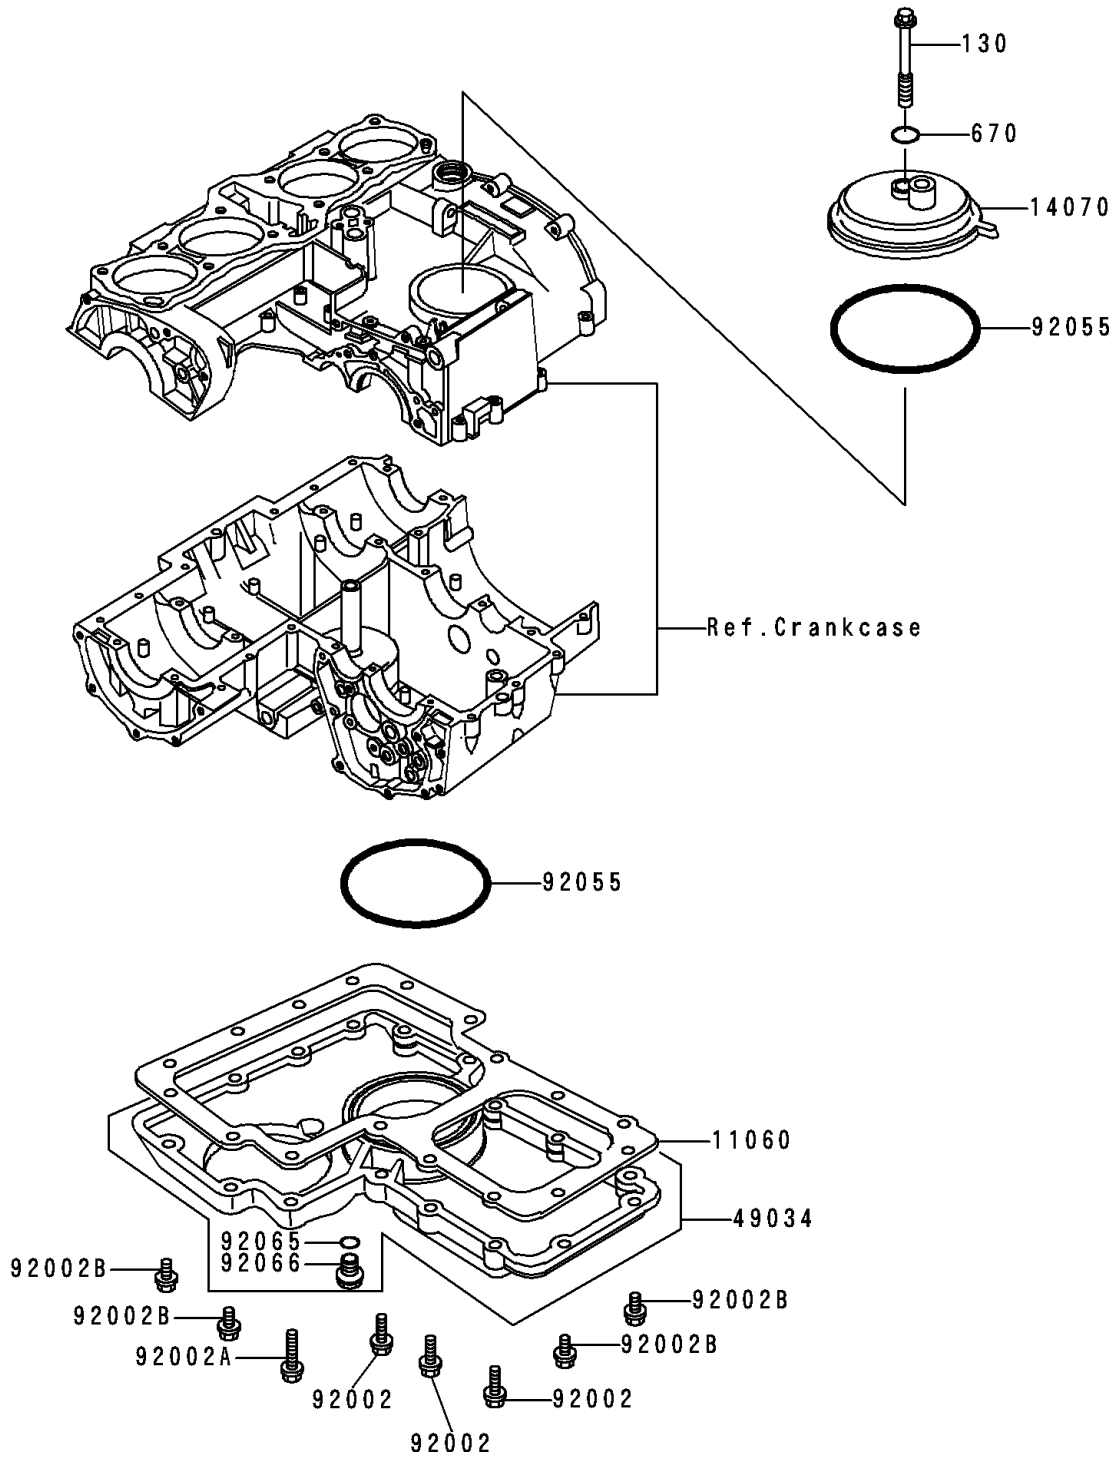

1996 Police 1000

PARTS DIAGRAM

Breather Cover/Oil Pan

E1432

1996 Police 1000

PARTS LIST

Breather Cover/Oil Pan

ITEM NAME

PART NUMBER

QUANTITY
