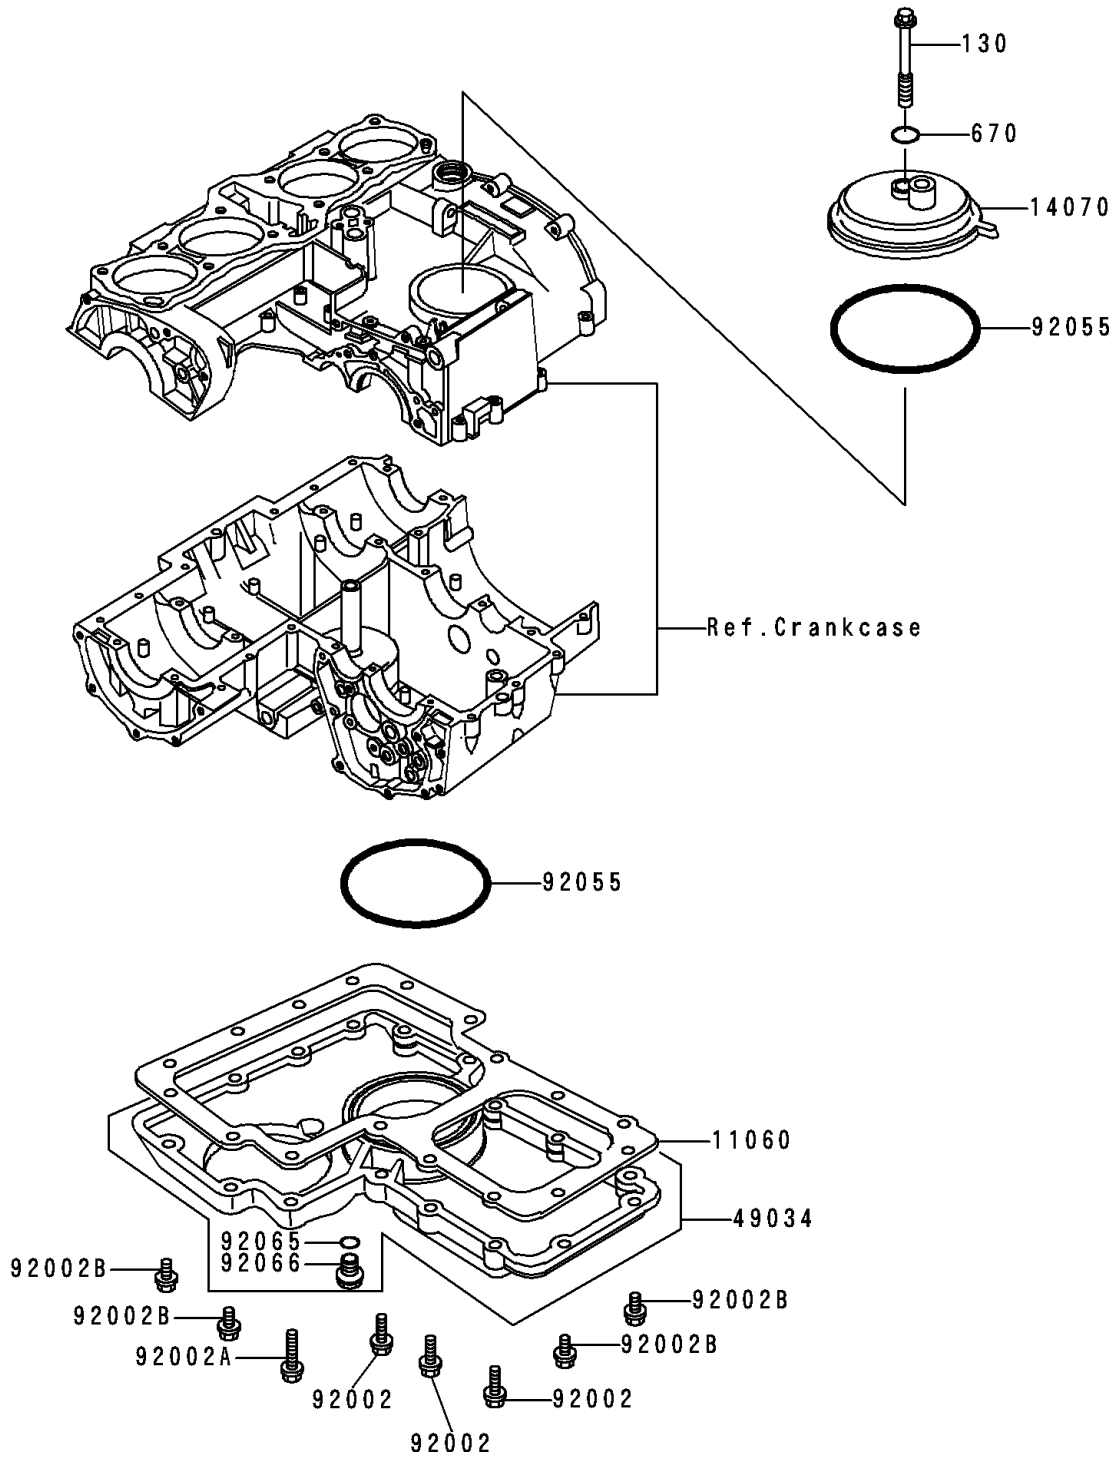

1997 Police 1000

PARTS DIAGRAM

Breather Cover/Oil Pan

E1432

1997 Police 1000

PARTS LIST

Breather Cover/Oil Pan

ITEM NAME

PART NUMBER

QUANTITY
